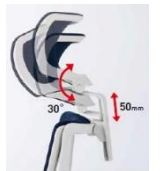

■ Auto-tilt mechanism

The seat surface automatically adjusts to forward/backward leaning postures in accordance to the body movement. This maintains the spinal S-shape curvature even in the forward leaning posture. Further, the Auto-tilt enhances weight dispersion and relieves pressure on the under thighs.

■ 2way motion armrest

2way motion armrest with a wide adjustment range to suit different seating posture from forward leaning /upright / backward leaning postures. Sliding motion to cater difference in body physique and improved operability to be used in the optimal position.

■ Adjustable headrest

Height and angle adjustable headrest to suit different body physique and working postures. Support to the back of the head to reduce pressure strain on the back and neck.

Height range:
50mm / 6-stages
Angle range: 30°