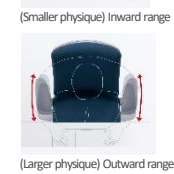

■ Auto-tilt mechanism

The seat surface automatically adjusts to forward/backward leaning postures in accordance to the body movement. This maintains the spinal S-shape curvature even in the forward leaning posture. Further, the Auto-tilt enhances weight dispersion and relieves pressure on the under thighs.

■ 2way motion armrest

2way motion armrest with a wide adjustment range to suit different seating posture from forward leaning /upright / backward leaning postures. Sliding motion to cater difference in body physique and improved operability to be used in the optimal position.

■ Adjustable headrest

Height and angle adjustable headrest to suit different body physique and working postures. Support to the back of the head to reduce pressure strain on the back and neck.

Height range:
50mm / 6-stages
Angle range: 30°