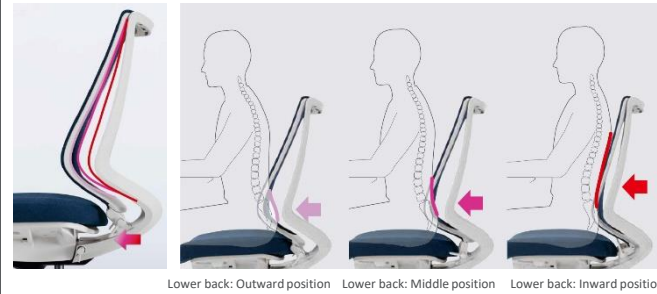

Duora2

Posture support functions to cater differences in work postures

■ 3-stage pelvic adjust support

The lower back can be set inwards to one of 3-positions to provide support to the lower back and holding the pelvis in place to maintain adequate seating posture. Simple lever adjustment to the backward leaning/upright/forward leaning position.

■ Auto-tilt mechanism

The seat surface automatically adjusts to forward/backward leaning postures in accordance to the body movement. This maintains the spinal S-shape curvature even in the forward leaning posture. Further, the Auto-tilt enhances weight dispersion and relieves pressure on the under thighs.

■ 2way motion armrest

2way motion armrest with a wide adjustment range to suit different seating posture from forward leaning /upright / backward leaning postures. Sliding motion to cater difference in body physique and improved operability to be used in the optimal position.

■ Adjustable headrest

Height and angle adjustable headrest to suit different body physique and working postures. Support to the back of the head to reduce pressure strain on the back and neck.

Height range:
50mm / 6-stages
Angle range: 30°