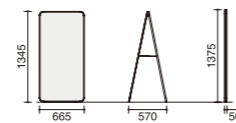

PARTITION

STORAGE

WHITEBOARD

Type Variations and Dimensions

Two Side Type

White Board Type

Font Back

B01-C067S1S1-X1

Gray Board Type

Font Back

B01-C067H2H2-X1

Pin Up Board Type

White board

Font Back

B01-C067S1C2-0Y1

Pamphlet Stand Type

Gray board, with 4 pockets

Font Back

B01-C067H2C3-2J1

Material Selections

Board

Upholstery

Accessory Option

The marker tray is included to reflect the sharpness in detail. You can open and close the marker tray to keep tools such as pen clean.