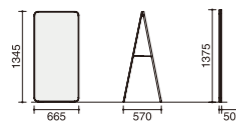

PARTITION

STORAGE

WHITEBOARD

Type Variations and Dimensions

Two Side Type

White Board Type

Font Back

B01-C067S1S1-X1

Gray Board Type

Font Back

B01-C067H2H2-X1

Pin Up Board Type

White board

Font Back

B01-C067S1C2-0Y1

Pamphlet Stand Type

Gray board, with 4 pockets

Font Back

B01-C067H2C3-2J1

Material Selections

Board

Upholstery

Accessory Option

The marker tray is included to reflect the sharpness in detail. You can open and close the marker tray to keep tools such as pen clean.