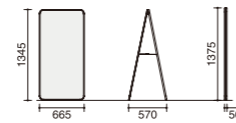

PARTITION

STORAGE

WHITEBOARD

Type Variations and Dimensions

Two Side Type

White Board Type

Font Back

B01-C067S1S1-X1

Gray Board Type

Font Back

B01-C067H2H2-X1

Pin Up Board Type

White board

Font Back

B01-C067S1C2-0Y1

Pamphlet Stand Type