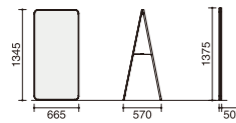

PARTITION

STORAGE

WHITEBOARD

Type Variations and Dimensions

Two Side Type

White Board Type

Font Back

B01-C067S1S1-X1

Gray Board Type

Font Back

B01-C067H2H2-X1

Pin Up Board Type

White board

Font Back

B01-C067S1C2-0Y1

Pamphlet Stand Type