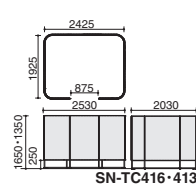

DIMENSIONS

Web Meeting screen-booth

Standard

3 pax

SN-TWM616

2 pax

SN-TWM416

High

SN-TWH318

Chair screen-booth

Standard

4-6 pax

SN-TC618-616-613

2-4 pax

SN-TC416-413

Half