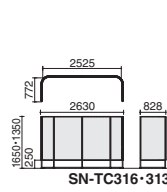

Half

3 pax

SN-TC316-313