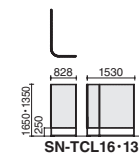

Chair Corner Utility screen-booth

L-shape

SN-TCL16-13