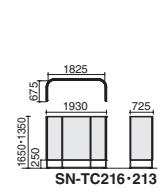

SN-TC316-313

2 pax

SN-TC216-213