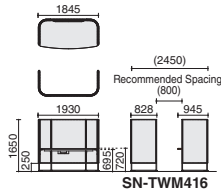

DIMENSIONS

Web Meeting screen-booth

Standard

3 pax

SN-TWM616

2 pax

SN-TWM416

High