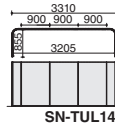

SN-TULL14

W3300

SN-TUL14