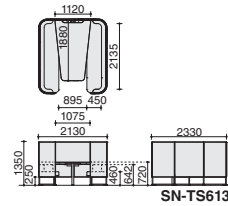

Sofa screen-booth

Standard

6-seater

SN-TS613

4-seater