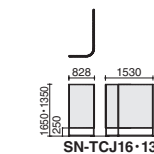

J-shape

SN-TCJ16-13