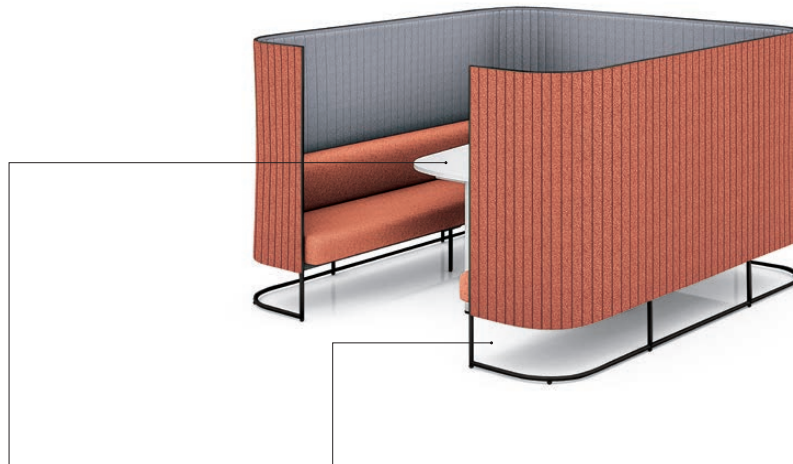

Chair Corner Utility screen-booth

Utility screen-booth

FUNCTION

Common

The gentle, soft impression curve adds a relaxed atmosphere to the office.

The design is light and airy with a bottom opening. The usage inside can be sensed from outside the booth.

Soft touch fabric material. The appearance is light and encourages a change in the worker's mood.

Web Meeting screen-booth

Mounting options for monitors and cameras needed for web meetings can be attached to the slit at the back of the tabletop.

A monitor-screen setup to facilitate easy communication with remote participants.

The tabletop shape is designed for web meetings. It features a semicircle shape for easy monitor viewing (standard type for 3 people).

Using the optional whiteboard, analog information can be conveyed to remote participants.

FUNCTION

| Sofa screen-booth

Trapezoidal tabletop is adopted. It allows easy access to the booth and ensures everyone can easily view the monitor.