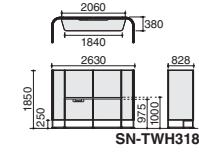

DIMENSIONS

Web Meeting screen-booth

Standard

3 pax

SN-TWM616

2 pax

SN-TWM416

High