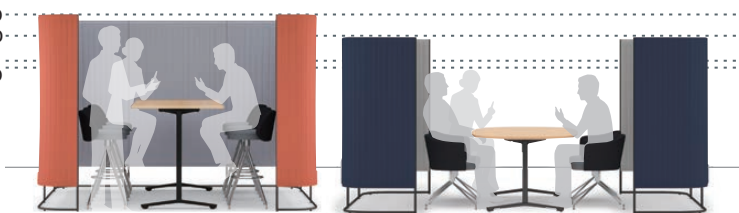

Chair screen-booth
Standard
H1850 | 1650 | 1350

Chair screen-booth
Half
H1650 | 1350