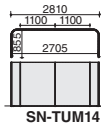

SN-TUL14

W2800

SN-TUM14