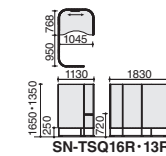

6-seater

SN-TS613

4-seater

SN-TS413

Half

3-seater

SN-TS313

Solo Work screen-booth

Rectangle

Left
H1650

SN-TSQ16L-13L

Right
H1350

SN-TSQ16R-13R

Hexagon

SN-THX16

The orientation of the hexagonal tabletop can be rearranged for right, left, and center use.