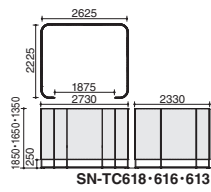

Chair screen-booth

Standard

4-6 pax