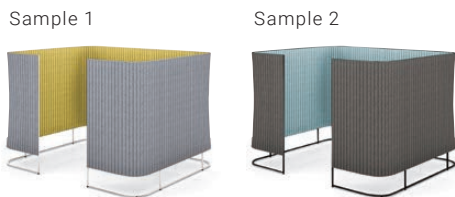

Chair screen-booth