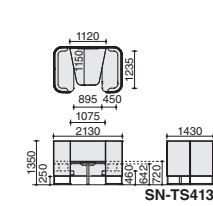

SN-TS613

SN-TS413