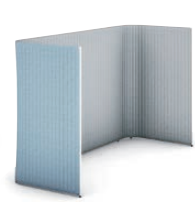

SN-TUS14 WGN38 NN

H1850
H1650
H1415
H1350