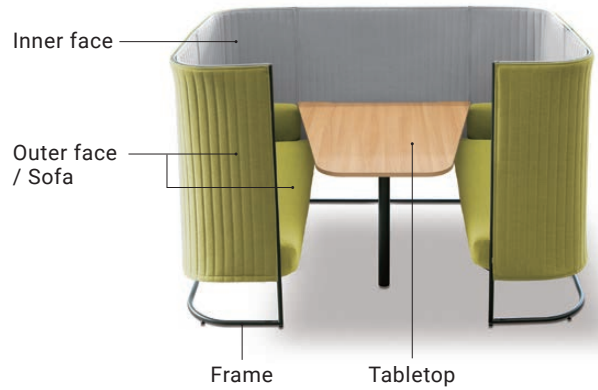

COLOR & MATERIAL