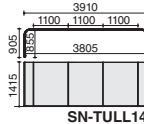

Chair Corner Utility screen-booth

L-shape

SN-TCL16-13

J-shape

SN-TCJ16-13

Utility screen-booth

W3900

SN-TULL14