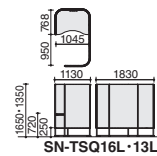

6-seater

SN-TS613

4-seater

SN-TS413

Half

3-seater

SN-TS313

Solo Work screen-booth

Rectangle

Left
H1650

SN-TSQ16L-13L

Right
H1350

SN-TSQ16R-13R

Hexagon

SN-THX16

The orientation of the hexagonal tabletop can be rearranged for right, left, and center use.