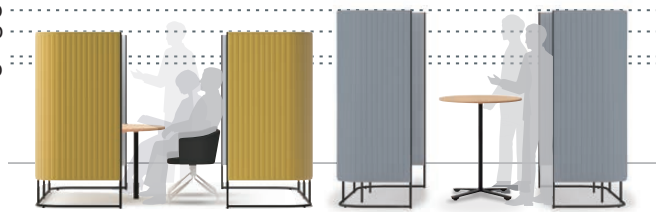

Web Meeting screen-booth
Standard
H1650

Web Meeting screen-booth
High
H1850