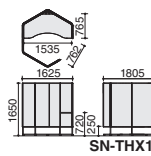

Rectangle

Left
H1650

SN-TSQ16L-13L

Right
H1350

SN-TSQ16R-13R

Hexagon

SN-THX16

The orientation of the hexagonal tabletop can be rearranged for right, left, and center use.