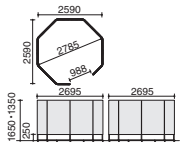

3 pax

SN-TC316-313

2 pax

SN-TC216-213

Custom order

4-6 pax
Octagon

Sofa screen-booth

Standard