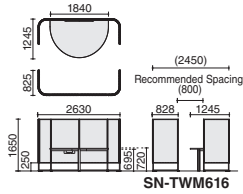

DIMENSIONS

Web Meeting screen-booth

Standard

3 pax

SN-TWM616

2 pax

SN-TWM416

High