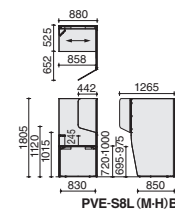

Back panel to shield the view behind.

Space for power extensions to be placed behind the tabletop.

Available in two table heights

Table height H1000mm is ideal to be used standing or with a high stool for light work, and H720mm for focus work and web calls. Choice to select according to the purpose of use.

PVE-S8LMNAMH - T1LM 1

PVE-S8RHHBMH - T1EP 1

PVE-S8LHNNMH - PWEH 1

DIMENSIONS

With back panel

3.0side

PVE-S8C(M-H)B

2.0side
Left

PVE-S8L(M-H)B

2.0side
Right

PVE-S8R(M-H)B

Without back panel

3.0side

PVE-S8C(M-H)N

2.0side
Left

PVE-S8L(M-H)N