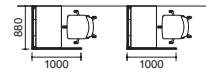

VARIATION

Choice of layout settings

Standard setting

Create modestly enclosed solo work spaces within an open space. Combining u-shaped 3.0 side and L-shaped 2.0 side, the side panels do not overlap leaving a sharp impression. Efficient layout made possible where space is limited.

Wall setting

Set the L-shaped 2.0 side against a wall to create a solo booth. When placed in front of a window will create a pleasant, light-filled environment.

FUNCTION

Features for web meetings

Tablet tray (tablet stand) to place smart devices for web meetings.

Back panel to shield the view behind.

Space for power extensions to be placed behind the tabletop.

Available in two table heights

Table height H1000mm is ideal to be used standing or with a high stool for light work, and H720mm for focus work and web calls. Choice to select according to the purpose of use.

Ideal with task chairs

The half-open back panel enables to work comfortably in an office task chair, while being in a compact booth. *Not suitable for chairs with headrest.