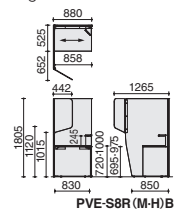

Back panel to shield the view behind.

Space for power extensions to be placed behind the tabletop.

Available in two table heights

Table height H1000mm is ideal to be used standing or with a high stool for light work, and H720mm for focus work and web calls. Choice to select according to the purpose of use.

PVE-S8LMNAMH - T1LM 1

PVE-S8RHHBMH - T1EP 1

PVE-S8LHNNMH - PWEH 1

DIMENSIONS

With back panel

3.0side

PVE-S8C(M-H)B

2.0side
Left

PVE-S8L(M-H)B

2.0side
Right

PVE-S8R(M-H)B

Without back panel

3.0side

PVE-S8C(M-H)N

2.0side
Left

PVE-S8L(M-H)N