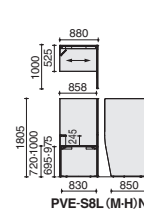

Back panel to shield the view behind.

Space for power extensions to be placed behind the tabletop.

Available in two table heights

Table height H1000mm is ideal to be used standing or with a high stool for light work, and H720mm for focus work and web calls. Choice to select according to the purpose of use.

PVE-S8LMNAMH - T1LM 1

PVE-S8RHHBMH - T1EP 1

PVE-S8LHNNMH - PWEH 1

DIMENSIONS

With back panel

3.0side

PVE-S8C(M-H)B

2.0side
Left

PVE-S8L(M-H)B

2.0side
Right

PVE-S8R(M-H)B

Without back panel

3.0side

PVE-S8C(M-H)N

2.0side
Left

PVE-S8L(M-H)N

- Floor level adjustment range : 18mm
- * Stool : Use of high stools possible.
- Task chair : Use of task chairs with headrest not possible.