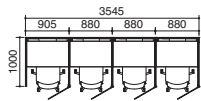

verte

Compact one-person panel booth for the office and remote work.

WELLUP

VARIATION

Choice of layout settings

Standard setting

Create modestly enclosed solo work spaces within an open space. Combining u-shaped 3.0 side and L-shaped 2.0 side, the side panels do not overlap leaving a sharp impression. Efficient layout made possible where space is limited.

Wall setting

Set the L-shaped 2.0 side against a wall to create a solo booth. When placed in front of a window will create a pleasant, light-filled environment.

FUNCTION

Features for web meetings

Tablet tray (tablet stand) to place smart devices for web meetings.

Back panel to shield the view behind.

Space for power extensions to be placed behind the tabletop.

Available in two table heights

Table height H1000mm is ideal to be used standing or with a high stool for light work, and H720mm for focus work and web calls. Choice to select according to the purpose of use.