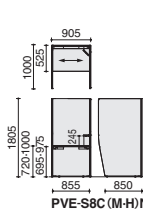

PVE-S8LMNAMH - T1LM 1

PVE-S8RHHBMH - T1EP 1

PVE-S8LHNNMH - PWEH 1

DIMENSIONS

With back panel

3.0side

PVE-S8C(M-H)B

2.0side
Left

PVE-S8L(M-H)B

2.0side
Right

PVE-S8R(M-H)B

Without back panel

3.0side

PVE-S8C(M-H)N

2.0side
Left

PVE-S8L(M-H)N

- Floor level adjustment range : 18mm
- * Stool : Use of high stools possible.
- Task chair : Use of task chairs with headrest not possible.