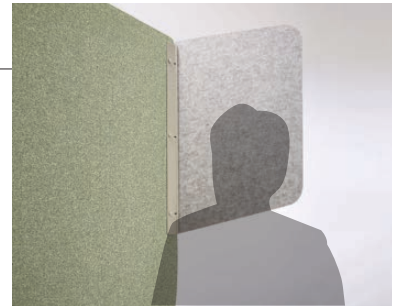

verte

Compact one-person panel booth for the office and remote work.

WELLUP

VARIATION

Choice of layout settings

Standard setting

Create modestly enclosed solo work spaces within an open space. Combining u-shaped 3.0 side and L-shaped 2.0 side, the side panels do not overlap leaving a sharp impression. Efficient layout made possible where space is limited.

Wall setting

Set the L-shaped 2.0 side against a wall to create a solo booth. When placed in front of a window will create a pleasant, light-filled environment.

FUNCTION

Features for web meetings

Tablet tray (tablet stand) to place smart devices for web meetings.

Back panel to shield the view behind.

Space for power extensions to be placed behind the tabletop.

Available in two table heights

Table height H1000mm is ideal to be used standing or with a high stool for light work, and H720mm for focus work and web calls. Choice to select according to the purpose of use.