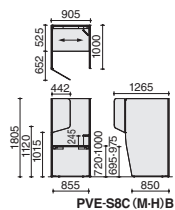

PVE-S8LMNAMH - T1LM 1

PVE-S8RHHBMH - T1EP 1

PVE-S8LHNNMH - PWEH 1

DIMENSIONS

With back panel

3.0side

PVE-S8C(M-H)B

2.0side
Left

PVE-S8L(M-H)B

2.0side
Right

PVE-S8R(M-H)B

Without back panel

3.0side

PVE-S8C(M-H)N

2.0side
Left

PVE-S8L(M-H)N