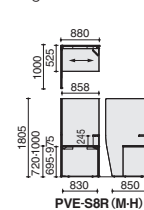

PVE-S8L(M-H)N

2.0side
Right

PVE-S8R(M-H)N