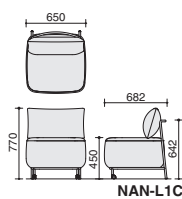

Sofa

With backrest

NAN-L1C - E6AG2E6 1

NAN-L1C - E2AG2E2 1

Without backrest

NAN-B1C - M1AG2M1 1

NAN-B1C - Q6AG2Q6 1

NAN-B1C - 39AG239 1

Stool

Stool

NAN-S1C - G29G 1

NAN-S1C - G21S 1

DIMENSIONS

Sofa

With backrest

NAN-L1C