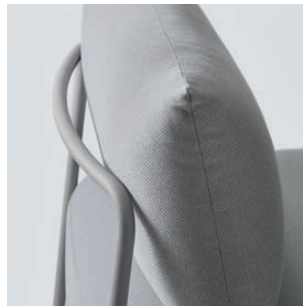

Any Sofa

Voluminous presence creates a casual atmosphere.
Unit sofa with castors on front side for effortless mobility.

WELLUP

GOOD DESIGN AWARD 2023

BEST 100

Awarded for "Any way" in 2023

FUNCTION

Slanted frame design

The back frame of the sofa is slanted, making the handles easy to grasp even when the sofa is placed against a wall.

Back cushion

The back cushions are attached to the seat with zippers, thus keeping it in place while moving.

Square design with castors

Square design for easy layout. Small-diameter castors in matching color as the main body are on the front side for smooth movement.

Soft design

Soft design seat and cushion provides both postural support and seating comfort for work.

Frame design for enhanced mobility

A plump and comfortable seat with a seat height and depth suitable to support the working posture. The back handle integrated with the cushion also serves as a backrest flexor while gently supporting the back.