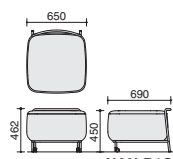

Without backrest

NAN-B1C