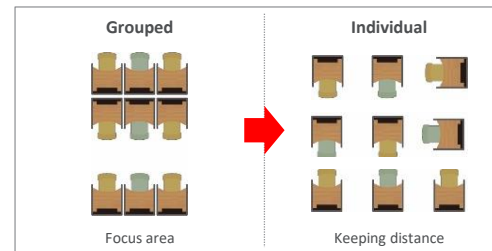

Flexible layout changes to meet changing needs

The recessed close-floor castors enables flexible layout changes as needs change