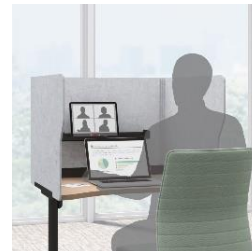

High-grade table top model
Table top color: BrOwn walnut (MU5)
Screen color: Rock gray (KLEH)