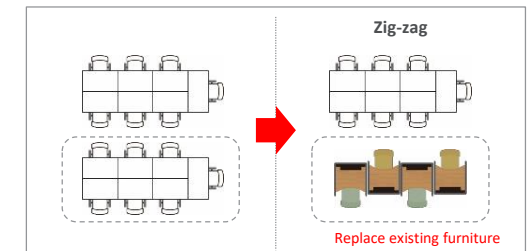

Flexible layout changes to meet changing needs

The recessed close-floor castors enables flexible layout changes as needs change