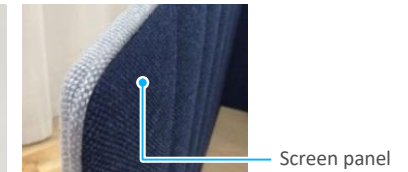

# interval

Singular sofa with privacy screen and side table for touch-down work.  
Casual work seating ideal to also relax in between work.

For more information on WELL and WELL Health-Safety Rating, please visit [kokuyo.jp/wellup](http://kokuyo.jp/wellup) (Language: Japanese) / [v2.wellcertified.com/en](http://v2.wellcertified.com/en) (Language: English)

### Gentle sense of being in the surrounding.

Four types of screen variations are available, including a 2.5-sided screen with an angle cut on the left screen. This provides a sense of shielding while maintaining a gentle connection with the surrounding.