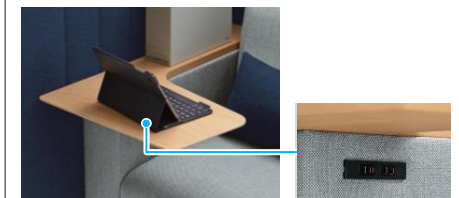

# interval

Singular sofa with privacy screen and side table for touch-down work.  
Casual work seating ideal to also relax in between work.

For more information on WELL and WELL Health-Safety Rating, please visit [kokuyo.jp/wellup](http://kokuyo.jp/wellup) (Language: Japanese) / [v2.wellcertified.com/en](http://v2.wellcertified.com/en) (Language: English)

## Spaciously enclosed, a work sofa to relax in.

A relaxed sofa with the quality rich texture of a veneer side table and choice to have additional screens on both sides. Also, included as standard is a back cushion to support the lumbar and work position. The living-like design suitable for a change of pace and to bring out the flow of new ideas.

### Gentle sense of being in the surrounding.

Four types of screen variations are available, including a 2.5-sided screen with an angle cut on the left screen. This provides a sense of shielding while maintaining a gentle connection with the surrounding.

### Functionality for work

Under the side-table that extends the length of arm is a two-power outlet to charge laptops and other devices.

The table extends the length of the arms allowing to place personal belongings, bags and file boxes.