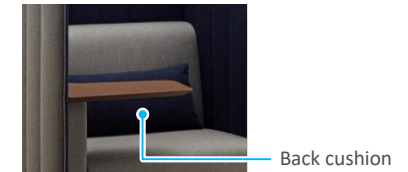

# interval

Singular sofa with privacy screen and side table for touch-down work.  
Casual work seating ideal to also relax in between work.

For more information on WELL and WELL Health-Safety Rating, please visit [kokuyo.jp/wellup](http://kokuyo.jp/wellup) (Language: Japanese) / [v2.wellcertified.com/en](http://v2.wellcertified.com/en) (Language: English)

## Spaciously enclosed, a work sofa to relax in.

A relaxed sofa with the quality rich texture of a veneer side table and choice to have additional screens on both sides. Also, included as standard is a back cushion to support the lumbar and work position. The living-like design suitable for a change of pace and to bring out the flow of new ideas.

### Gentle sense of being in the surrounding.

Four types of screen variations are available, including a 2.5-sided screen with an angle cut on the left screen. This provides a sense of shielding while maintaining a gentle connection with the surrounding.

### Functionality for work

Under the side-table that extends the length of arm is a two-power outlet to charge laptops and other devices.

The table extends the length of the arms allowing to place personal belongings, bags and file boxes.