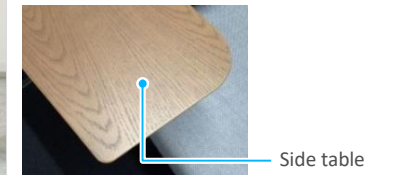

# interval

Singular sofa with privacy screen and side table for touch-down work.  
Casual work seating ideal to also relax in between work.

For more information on WELL and WELL Health-Safety Rating, please visit [kokuyo.jp/wellup](http://kokuyo.jp/wellup) (Language: Japanese) / [v2.wellcertified.com/en](http://v2.wellcertified.com/en) (Language: English)

## Spaciously enclosed, a work sofa to relax in.

A relaxed sofa with the quality rich texture of a veneer side table and choice to have additional screens on both sides. Also, included as standard is a back cushion to support the lumbar and work position. The living-like design suitable for a change of pace and to bring out the flow of new ideas.

### Functionality for work

Under the side-table that extends the length of arm is a two-power outlet to charge laptops and other devices.

The table extends the length of the arms allowing to place personal belongings, bags and file boxes.