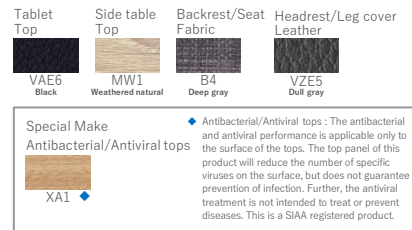

### ■ Selection

Comact

Standard

Professional

### ■ 7 color choices