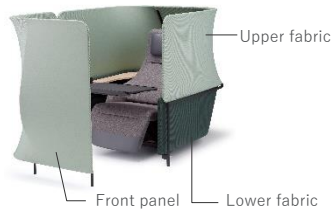

■ Selection

Comact

Standard

Professional