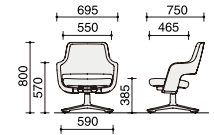

A new lounge chair that blends beautifully into the lounge space and also has a work function.

Adopting a locking function, widely supports from light work to relaxation. Turn a lounge space into a workspace.

Type Variations and Dimensions

Coated Legs Type

Aluminium Polished Leg Type

Details

1

Supports standing and sitting with the rotation function of the back seat. The ability to change body direction makes it easier to communicate with the surroundings.

2

Material Selections

Back and Seat Colour Options (Fabric)

Leg Finished