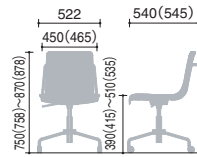

No arms

XY-COF5(-VN3)

4-star base (Fixed height)

With castors

Fixed arms