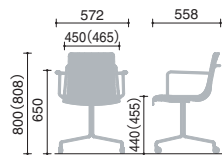

XY-COF4(-VN3)