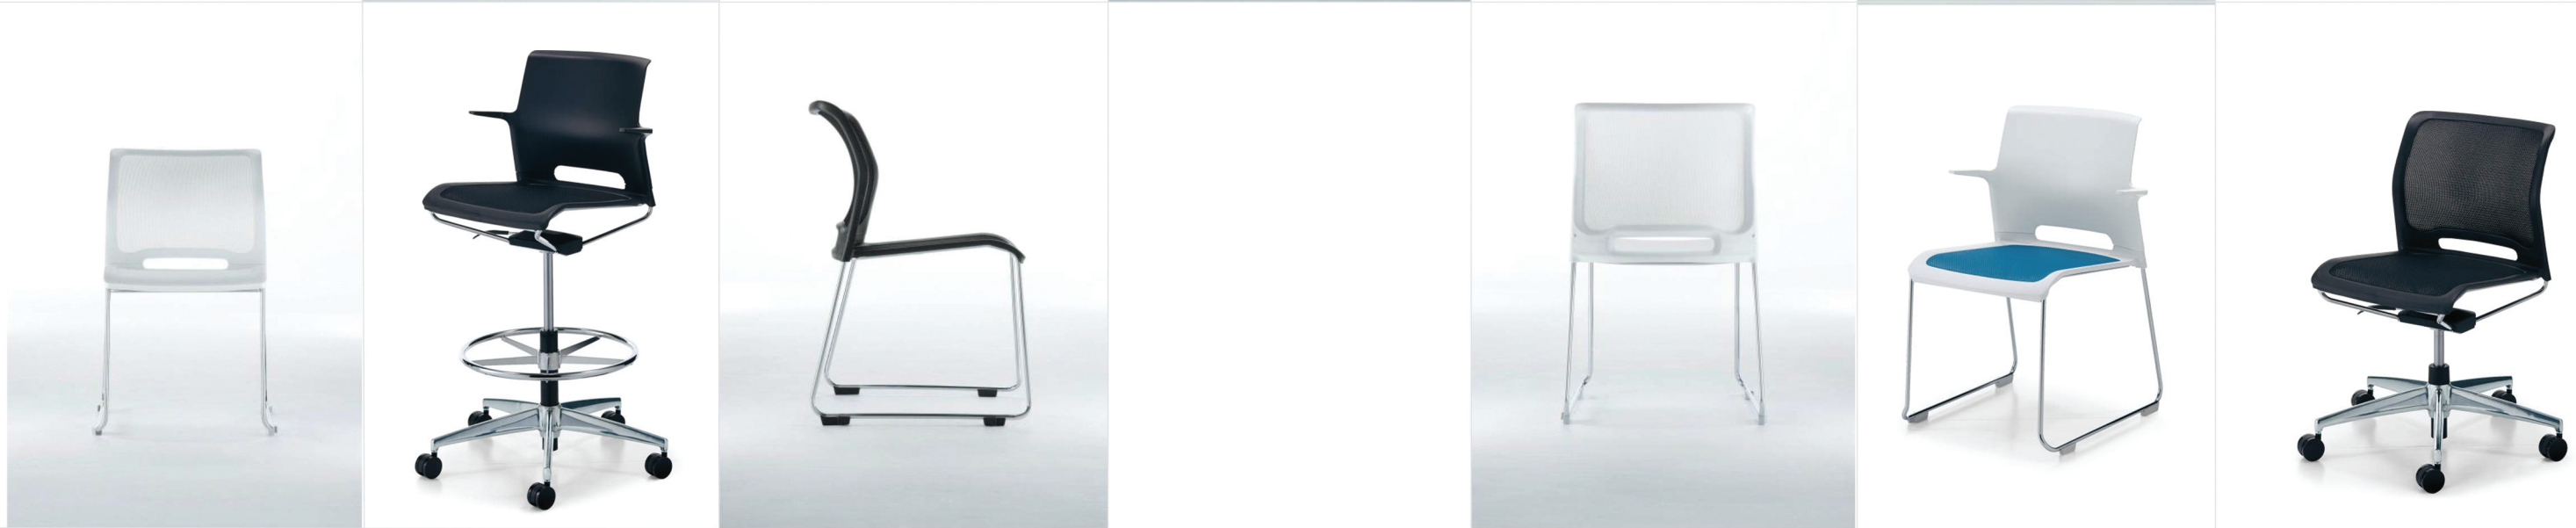

Refine Technology for durability

Mesh hot melted into the Chair frame for stability.

Ultimate Comfort

Mesh finished for unparalleled Comfort and dispersed of heat from long period of seating.

Versatile and Comfortable

Caravel is versatile and easy to handle. Comfortable and durable.

Caravel compliments with Theater space or conferences

Ideal for training or seminar room.

Refine technology,
supreme comfort.

Specifications

Colors Selections

Transport on porter

Stackable

Light weight, weighing
4.1kg

Frame

Caravel

- Specifications may vary, please contact your local KOKUYO's sales office or dealers for more information.
- Information in this brochure may change without further notice.
- All copyrights and intellectual property rights including trademarks and copywrite, remain the property of KOKUYO. No part of this brochure may be reproduced without prior written permission from KOKUYO.