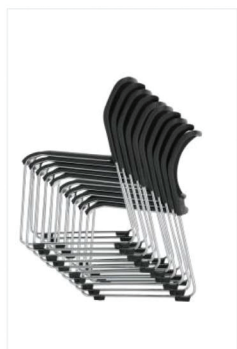

Refine Technology for durability

Mesh hot melted into the Chair frame for stability.

Ultimate Comfort

Mesh finished for unparalleled Comfort and dispersed of heat from long period of seating.

Versatile and Comfortable

Caravel is versatile and easy to handle. Comfortable and durable.

Caravel compliments with Theater space or conferences

Ideal for training or seminar room.

Refine technology,
supreme comfort.

Specifications

Colors Selections

Transport on porter

Stackable

Light weight, weighing
4.1kg

Frame

Caravel

- Specifications may vary, please contact your local KOKUYO's sales office or dealers for more information.
- Information in this brochure may change without further notice.
- All copyrights and intellectual property rights including trademarks and copywrite, remain the property of KOKUYO. No part of this brochure may be reproduced without prior written permission from KOKUYO.