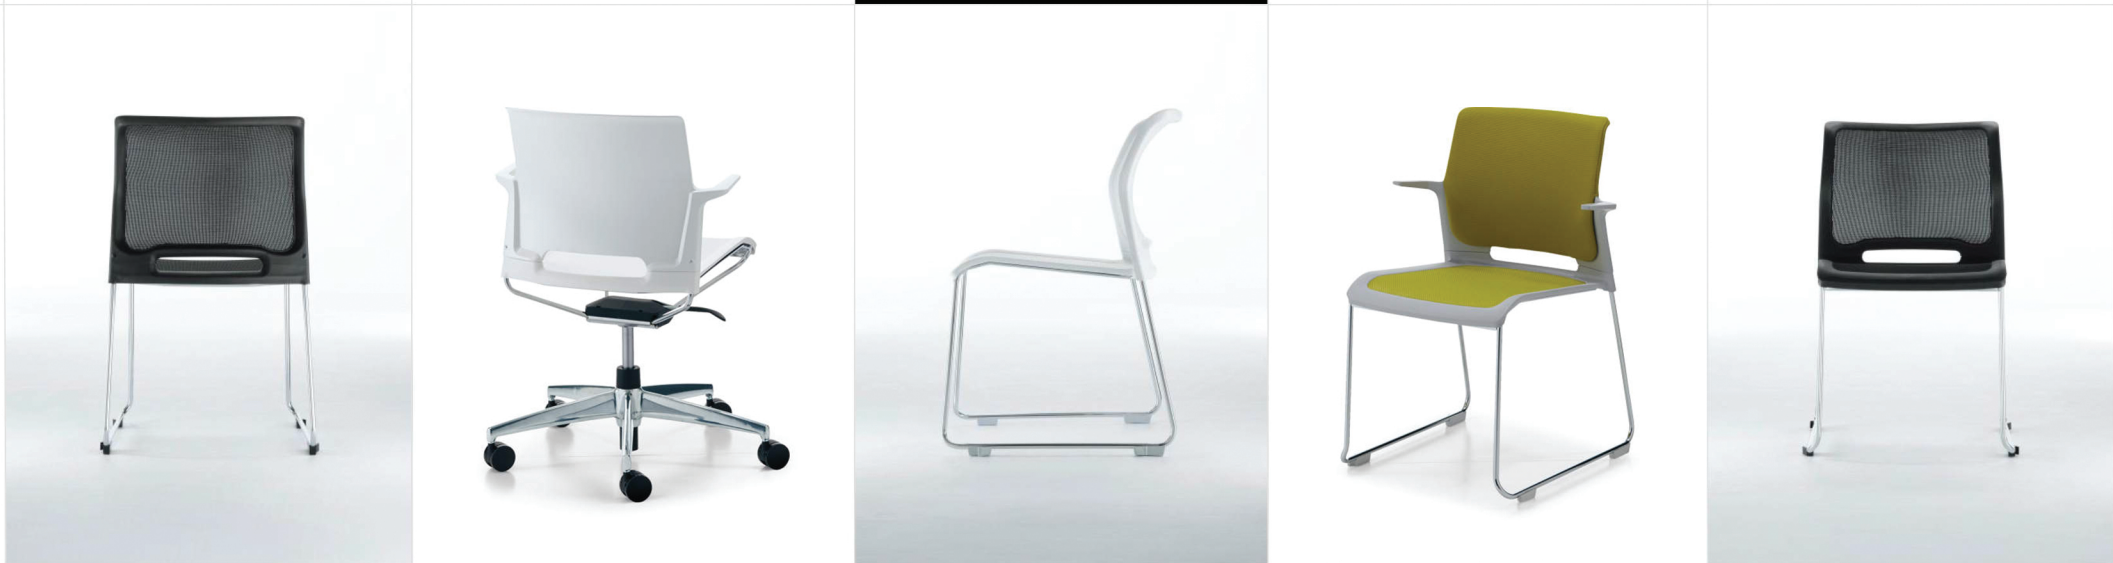

Refine Technology for durability

Mesh hot melted into the Chair frame for stability.

Ultimate Comfort

Mesh finished for unparalleled Comfort and dispersed of heat from long period of seating.

Versatile and Comfortable

Caravel is versatile and easy to handle. Comfortable and durable.

Caravel compliments with Theater space or conferences

Ideal for training or seminar room.

Refine technology,
supreme comfort.

Specifications

Colors Selections

Transport on porter

Stackable

Light weight, weighing
4.1kg

Frame

Caravel

- Specifications may vary, please contact your local KOKUYO's sales office or dealers for more information.
- Information in this brochure may change without further notice.
- All copyrights and intellectual property rights including trademarks and copywrite, remain the property of KOKUYO. No part of this brochure may be reproduced without prior written permission from KOKUYO.