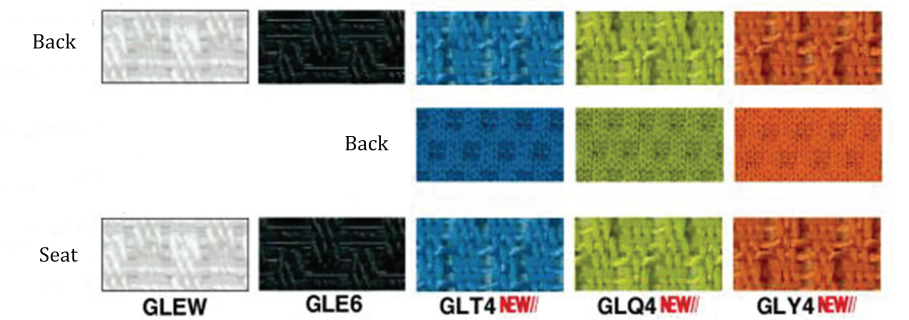

Colors Selections

Transport on porter

Stackable

Light weight, weighing
4.1kg

Frame

Caravel

- Specifications may vary, please contact your local KOKUYO's sales office or dealers for more information.
- Information in this brochure may change without further notice.
- All copyrights and intellectual property rights including trademarks and copywrite, remain the property of KOKUYO. No part of this brochure may be reproduced without prior written permission from KOKUYO.