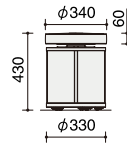

Material Selections

Seat Colour Options

GHEC Dim Gray	GHE2 Light Gray	GHQ6 Deep Green	GH2J Opal Green
GHT7 Navy	GH39 Ash Turquoise	GH0Y Pale Terracotta	GH1S Olive Yellow

Body Colour Options

MMH Dim Gray	MET Black	WG1 Maple