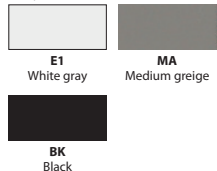

Free movement with balanced and stable seating.

Lightweight and easy to carry back handle.

Color Codes

Body color

Seat (Fabric)

Conforms to criteria's as set in WELL v2.
• M07 Restorative Spaces Part 1 Provide Restorative Indoor Spaces