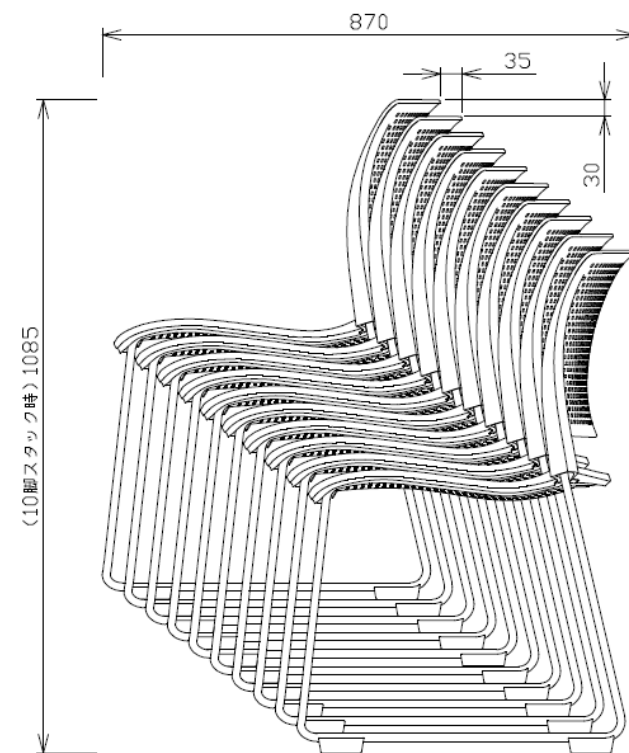

Stackable qty: 10

On dolly: 30

K11-M30-BK1

Sled chair – Mesh seat

Code: K11- (M/E/B)34

Stackable qty: 10

On dolly: 30

4-leg castors – Poly seat  
Code: K11- (B/S)200  
Nestable