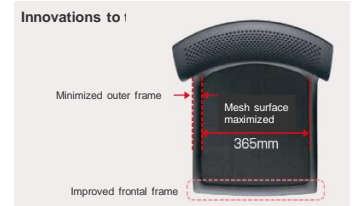

■ Mesh seat (Sled legs)

Improved structural seat frame together with highly functional mesh incorporated with elastic threads for added elasticity, restorative properties, and durability. Ideal for long hour use.