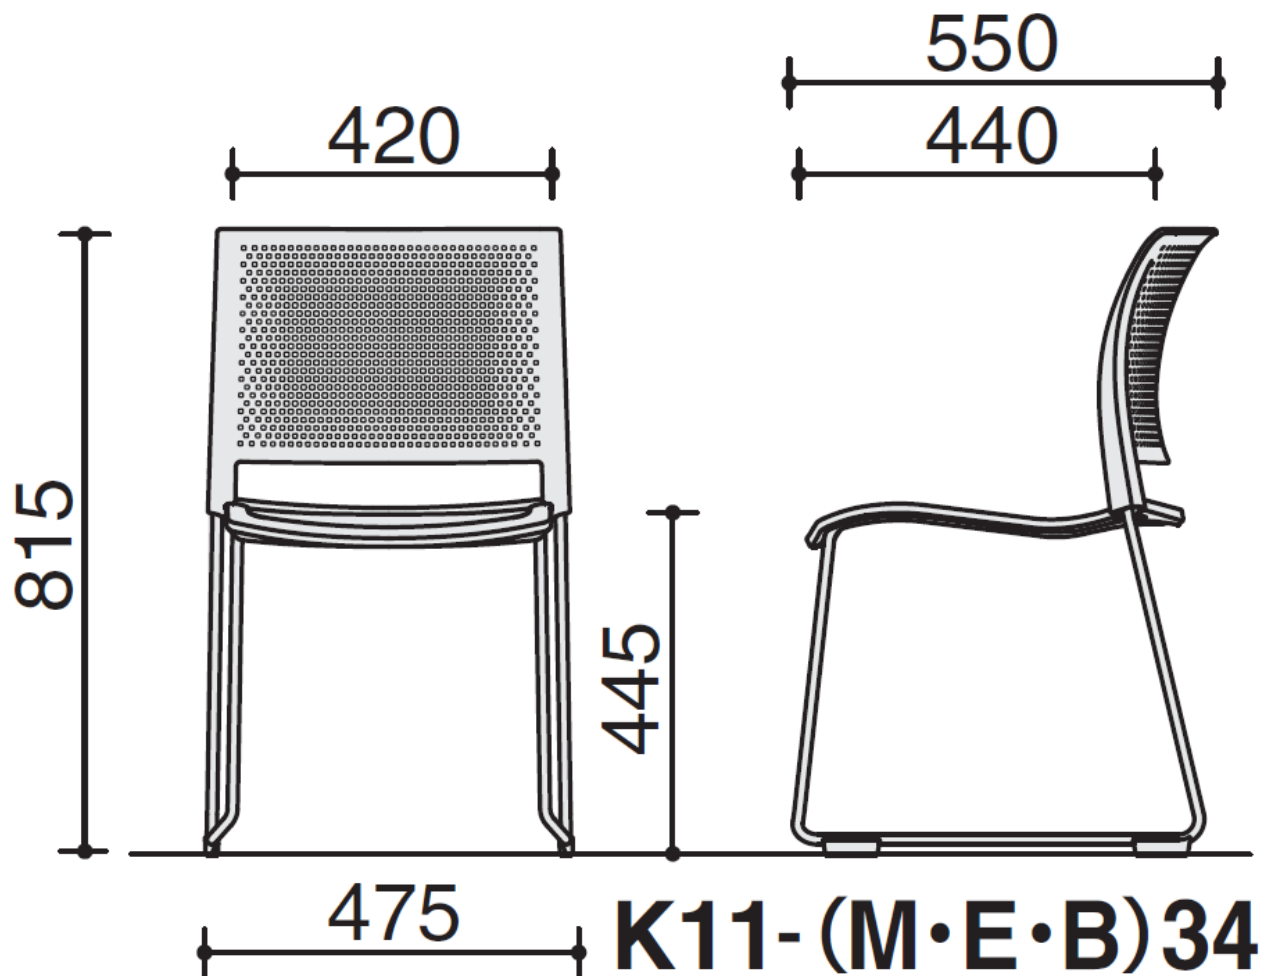

#### Cushion seat (4-leg castors)

Body (Polypropylene)	Seat (Fabric)	Light gray shell	White shell
BK Black	G4B6 Black	E2 Lightgray	PAW White
		G4E2 Lightgray	G4E2 Lightgray

Sled chair – Poly seat

Code: K11-M30

Stackable qty: 10

On dolly: 30

K11-M30-BK1

Sled chair – Mesh seat

Code: K11- (M/E/B)34

Stackable qty: 10

On dolly: 30

4-leg castors – Poly seat  
Code: K11- (B/S)200  
Nestable