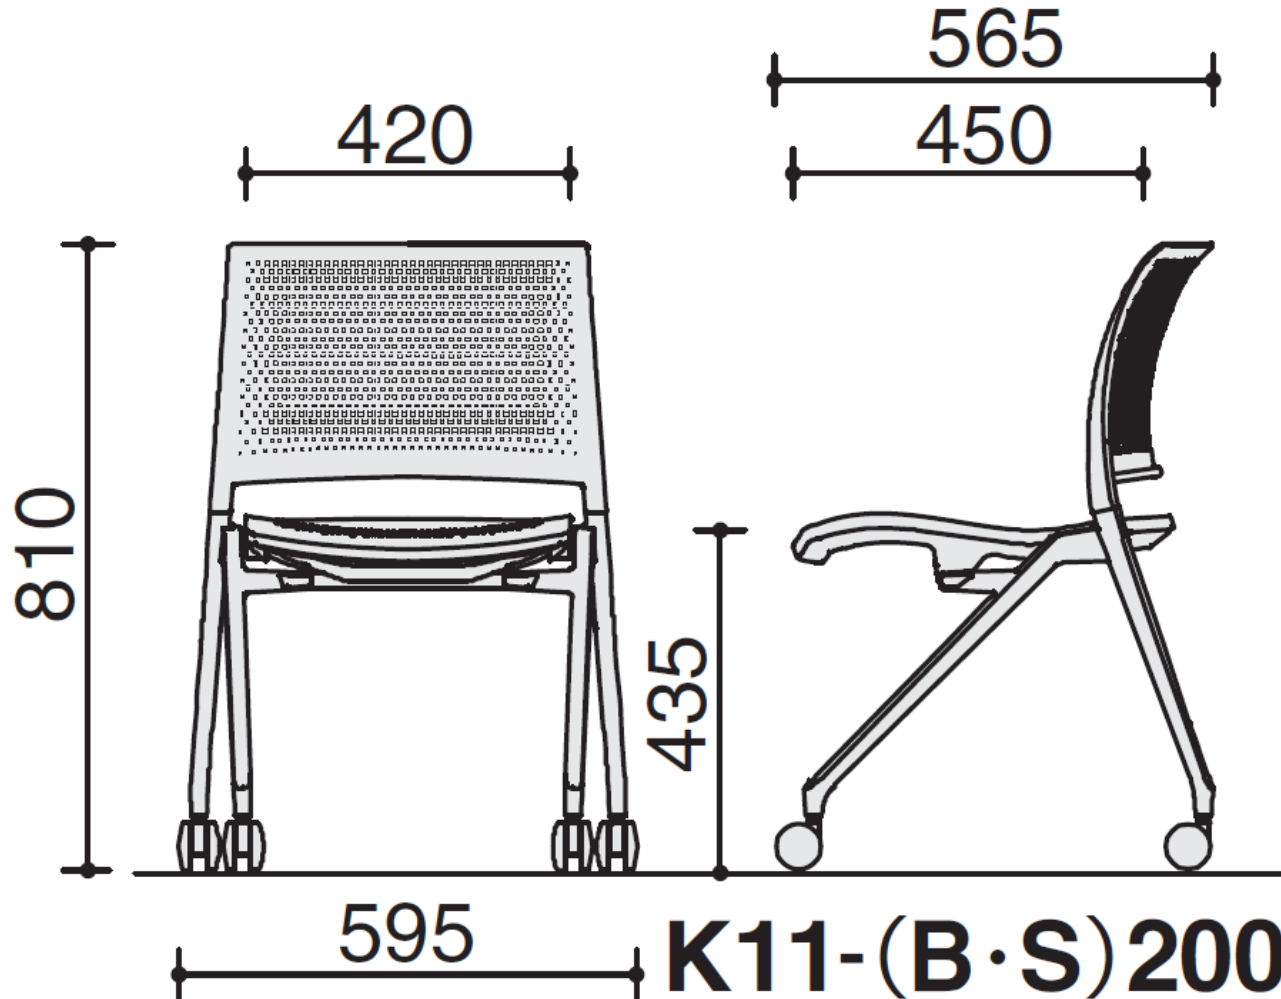

#### Cushion seat (4-leg castors)

Body (Polypropylene)	Seat (Fabric)	Light gray shell	White shell
BK Black	G4B6 Black	E2 Lightgray	PAW White
		G4E2 Lightgray	G4E2 Lightgray

Sled chair – Poly seat

Code: K11-M30

Stackable qty: 10

On dolly: 30

K11-M30-BK1

Sled chair – Mesh seat

Code: K11- (M/E/B)34

Stackable qty: 10

On dolly: 30

4-leg castors – Poly seat  
Code: K11- (B/S)200  
Nestable