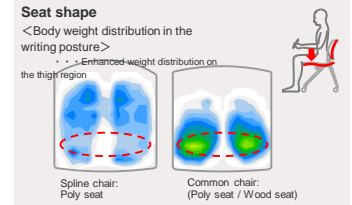

Realize harmony within the office space.

Stackable chair with function and design aesthetics fused together.

Spline

Variation

Sled seat

Black
Steel legs

Light gray
Steel legs

White
Steel legs

Mesh seat

Black
Black painted legs

Light gray
Steel legs

White
Stainless steel legs

4-leg castors

Black
Black painted legs

Light gray
Silver painted legs

White
Silver painted legs

Cushion seat

Black
Silver painted legs

Light gray
Silver painted legs

White
Silver painted legs

Three seat choices ideal for long hour use.

■ Poly seat (Sled legs / 4-leg castors)

Polypropylene molded seat designed to adequately distribute body weight in the upright leaning back posture and in the writing (leaning forward) posture. Specifically shaped to reduce pressure on the thighs.

■ Mesh seat (Sled legs)

Improved structural seat frame together with highly functional mesh incorporated with elastic threads for added elasticity, restorative properties, and durability. Ideal for long hour use.

■ Cushion seat (4-leg castors)

A seat structure specifically designed with a gradually deepened core is covered with thick molded urethane. Despite the slim form, it offers comfortable seating with adequate body weight dispersion, and added durability.

Color codes

Poly seat (Sled legs / 4-leg castors)

Body (Polypropylene)	Black shell	Light gray shell	White shell
BK Black	BK Black	E2 Lightgray	PAW White

Body (Polypropylene)	Seat (Mesh)	Light gray shell	White shell
BK Black	GLE6 Black	E2 Lightgray	PAW White
	GLT6 Prussian blue	GLE2 Lightgray	GLEW White
	GLA8 Carmine		GLQ4 Lightolive
			GLT4 Turquoise
			GL7E Deeppurple

Cushion seat (4-leg castors)

Body (Polypropylene)	Seat (Fabric)	Light gray shell	White shell
BK Black	G4B6 Black	E2 Lightgray	PAW White
		G4E2 Lightgray	G4E2 Lightgray