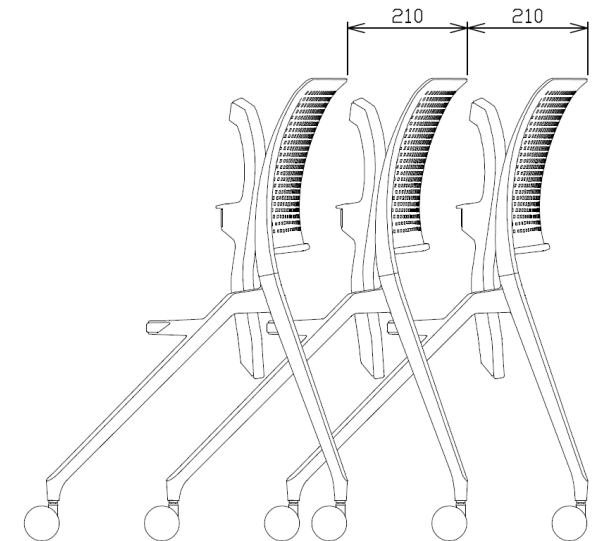

Stackable qty: 10

On dolly: 30

K11-M30-BK1

Sled chair – Mesh seat

Code: K11- (M/E/B)34

Stackable qty: 10

On dolly: 30

4-leg castors – Poly seat  
Code: K11- (B/S)200  
Nestable