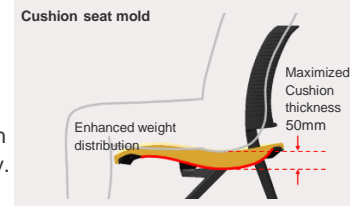

■ Cushion seat (4-leg castors)

A seat structure specifically designed with a gradually deepened core is covered with thick molded urethane. Despite the slim form, it offers comfortable seating with adequate body weight dispersion, and added durability.