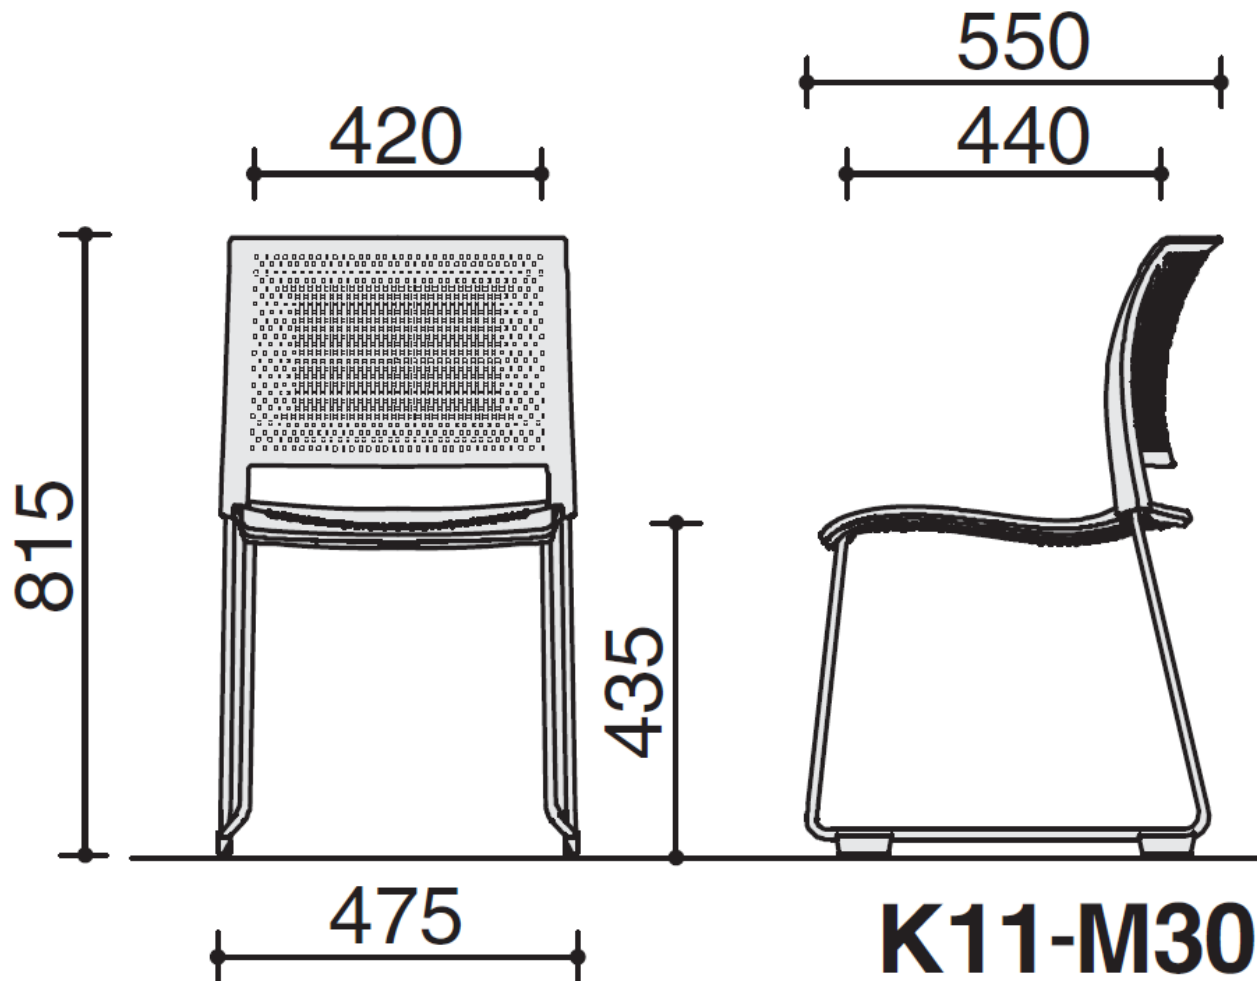

Sled chair – Poly seat

Code: K11-M30

Stackable qty: 10

On dolly: 30