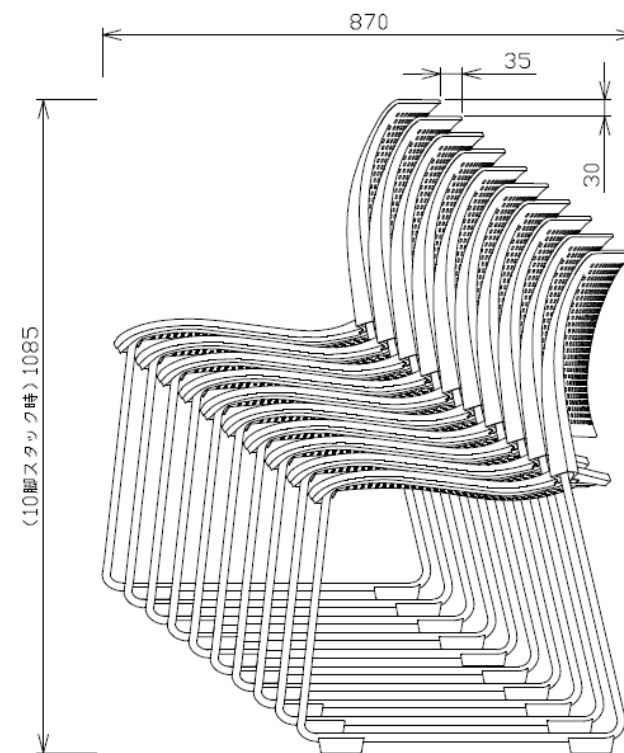

K11-M30-BK1