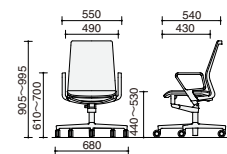

Polished 5-star base

Arm type	Body color	
Aluminum circle arms	White	C01-P161MU-WEWEW1
	Black	C01-P161MU-BE6E61
Circle arms (Nylon)	White	C01-P151MU-WEWEW1
	Black	C01-P151MU-BE6E61
No arms	White	C01-P101MU-WEWEW1
	Black	C01-P101MU-BE6E61

- For color finishes, see p.9.
- Backrest/Back frame: Reinforced nylon Mesh: Elastic polyester mesh
  Seat/Seat frame: Reinforced nylon Seat shell: Nylon Mesh: Elastic polyester mesh
  Arms/Aluminum circle arms: Aluminum die-cast, polypropylene
  Circle arms (Nylon): Reinforced nylon
  Base/5-star base: Aluminum die-cast, Castors: ø65mm
- White 5-star base: Stain-preventative CleanTect coating as standard finish.
- Seat height adjustment Stroke: 90mm (Stroke: 120mm also available upon request)

Circle arms