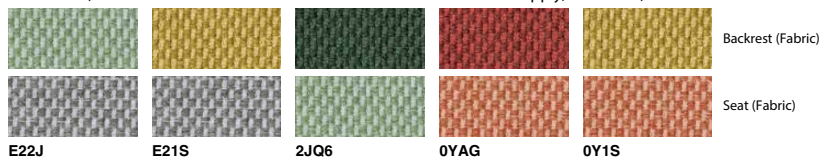

Dual color (Backrest fabric/Seat fabric: Different color*Pre-set conditions apply, see below)