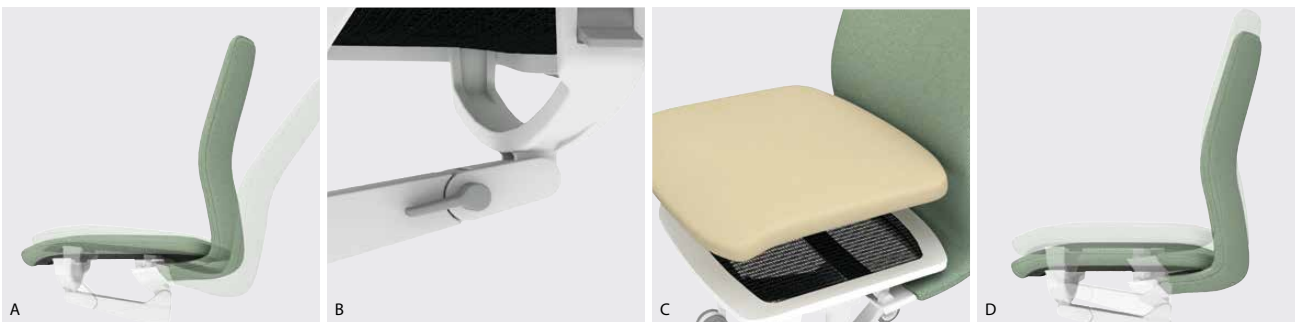

B. Available in dual-color thread fabric model, as well as in a breathable and tension resilient mesh model. Leather model also available.

C. Sleek and minimal under-seat reflecting a light and soft impression.

## FUNCTION

Encompassing both posture supporting functions and home inspired interior led design.

A. The reclining tension automatically adjusts to the user's weight.

B. Switch the lever to adjust reclining tension strength (standard or firm). Also, lockable in the upright position.

C. Firm under layer mesh combined with padded cushion will relieve excessive pressure and support seating posture. (Applicable to fabric and leather models)

D. Operate the seat height lever to suit body height and seating posture. Stroke: 90mm (Stroke:120mm also available upon request)