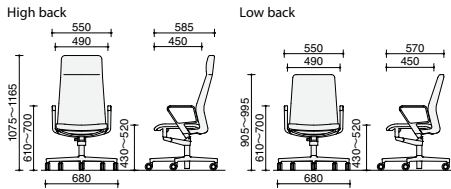

1. ☐ Insert Leather Color code: (B6B6-0G0G-MRMR-M1M1-0606-6R6R-ALAL-MKMK). For color finishes, see p.9.
   - Backrest/Back frame: Reinforced nylon, Back panel: Polypropylene Cushion: Slab urethane, Leather: Real leather (front surface), Vinyl leather (reverse)
   - Seat/Seat frame: Reinforced nylon Cushion: Mold urethane Leather: Real leather (front surface), Vinyl leather (sides), Elastic polyester mesh
   - Arms/Aluminum circle arms: Aluminum die-cast, Polypropylene Aluminum circle arms with side-panel: Aluminum die-cast, Polypropylene, Vinyl leather
   - Base/5-star base: Aluminum die-cast, Castors: ø65mm
   - Seat height adjustment Stroke: 90mm (Stroke: 120mm also available upon request)
2. ※Note: On stripe pattern leather models, stripe stitching on frontal seated side only.

The leather model is also available in a high back. The high back is 180mm taller for an even better weight distribution when reclined backwards.