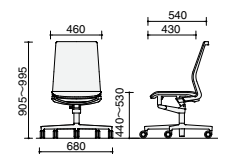

No arms

Transparent and tension resilient mesh model brings a sense of serenity with its non-intrusive light appearance.