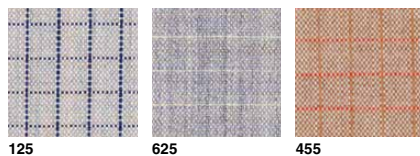

Kvadrat - Recheck