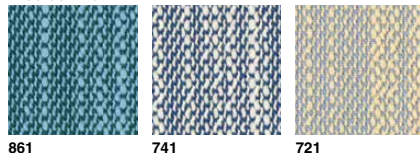

Kvadrat - Lila