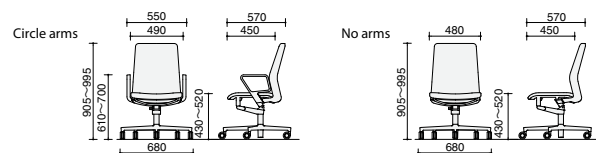

● Insert Color code
(Mono color) Standard fabric: E6E6·E2E2·M6M6·1K1K·Q6Q6·2J2J·T7T7·3939·AGAG·0Y0Y·1S1S
Premium grade: BABA·MUMU·YFYF·5R5R·2N2N·TATA·5P5P·AQQA·9P9P·YEYE
(Dual color) E22J·E21S·2JQ6·0YAG·0Y1S
For color finishes, see p.8.

- Backrest/Back frame: Reinforced nylon, Back panel: Polypropylene Cushion: Slab urethane, Fabric: Polyester
  Seat/Seat frame: Reinforced nylon Cushion: Mold urethane Fabric: Polyester, Elastic polyester mesh
- Arms/Aluminum circle arms: Aluminum die-cast, Polypropylene Circle arms (Nylon): Reinforced nylon
  Base/5-star base: Aluminum die-cast, Castors: ø65mm
- White 5-star base: Stain-preventative CleanTect coating as standard finish.
- Seat height adjustment Stroke: 90mm (Stroke: 120mm also available upon request)