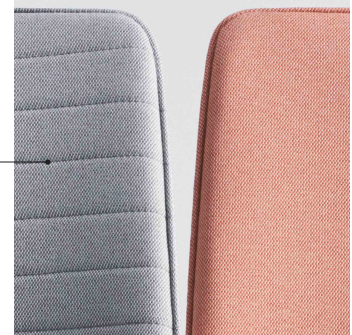

Fabric and leather available in two finishes, plain type and stripe type.