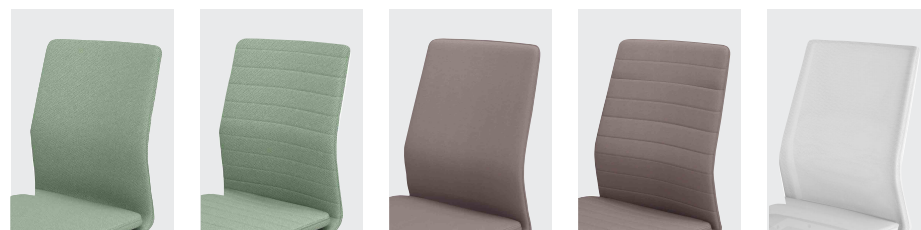

COLOR & MATERIAL

Giving the office chair the joyful experience as selecting the interior décor design.
Rich in color variations with attractive tint colors.

BACK & SEAT

Fabric type

Mono color / Premium grade Camira Synergy *1 *Color code/Denotes in product code

Mono color / Standard *Color code/Denotes in product code

Dual color *Standard/Plain type only

Separately made Kvatrat *2 *Plain type only

Leather type *3

Mesh type

- *1 Note, crocking may occur in some cases due to the fabrics characteristics.
- *2 Note, the shade and look of finished product may vary due to the fabrics characteristics.
- *3 Real leather (natural material) may cause wrinkling or slackening over time of use. Note, natural variation of color, grain and texture of leather may be found on finished product.

VARIATION

ARM

BASE