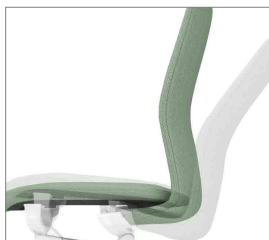

FUNCTION

Posture supporting functions inspired by interior led design.

Auto-adjust rocking

The rocking strength automatically adjusts to the user's weight.