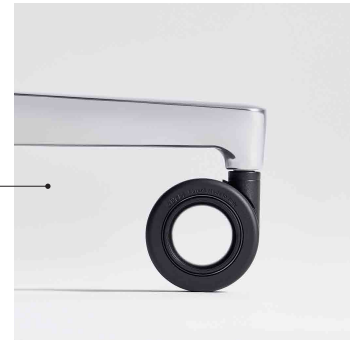

Ring-shaped casters, one of the design features in pursuing lightness.