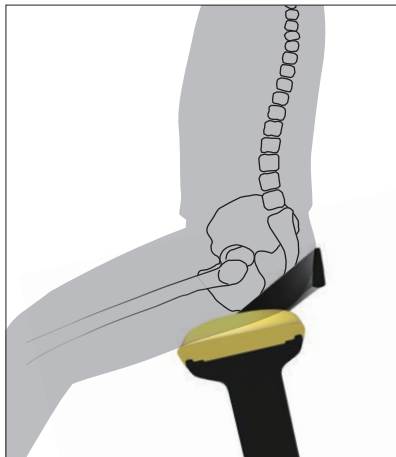

# Join

Height adjustable perching stool for active work posture.  
Fits and follows subtle movements of the body.

### Comfortable seating

Join features a contoured seat cushion that conforms to the body. The hip supporting back handle together with the molded urethane cushion adequately distributes body weight for lasting comfort.

### Light weight and sturdy

Swiftly place with easy-to-hold back handle. Light weight requiring only one hand to carry, effortless to move from one scene to another.