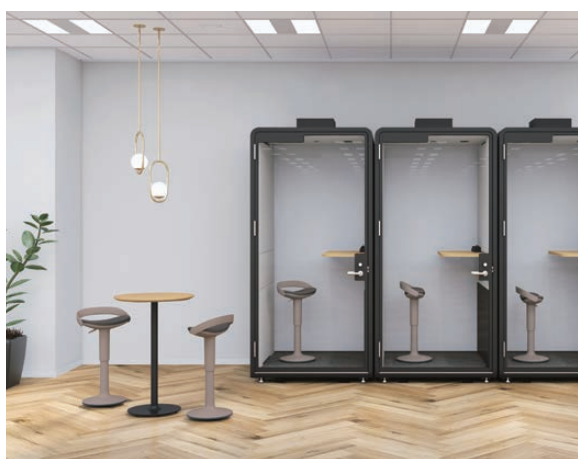

# Join

Height adjustable perching stool for active work posture.  
Fits and follows subtle movements of the body.

### “Middle-high seating + sway”

Middle-high seating to actively move between standing and perching. Generate and let the ideas flow by swaying in the middle-high seating posture.

### Comfortable seating

Join features a contoured seat cushion that conforms to the body. The hip supporting back handle together with the molded urethane cushion adequately distributes body weight for lasting comfort.

### Light weight and sturdy

Swiftly place with easy-to-hold back handle. Light weight requiring only one hand to carry, effortless to move from one scene to another.