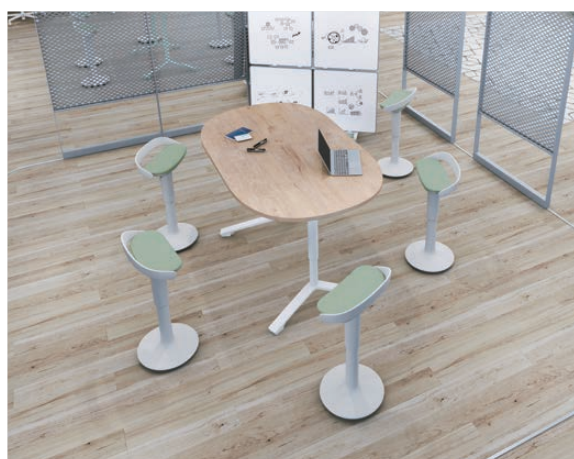

# Join

Height adjustable perching stool for active work posture.  
Fits and follows subtle movements of the body.

### “Middle-high seating + sway”

Middle-high seating to actively move between standing and perching. Generate and let the ideas flow by swaying in the middle-high seating posture.

### Comfortable seating

Join features a contoured seat cushion that conforms to the body. The hip supporting back handle together with the molded urethane cushion adequately distributes body weight for lasting comfort.

### Light weight and sturdy

Swiftly place with easy-to-hold back handle. Light weight requiring only one hand to carry, effortless to move from one scene to another.