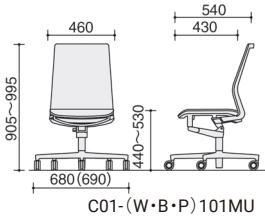

C01-P161MU - WEWEW 2

DIMENSIONS

Fabric / No arms

Fabric / Circle arms, Aluminum circle arms

Leather / High back

Leather / Low back

Mesh / No arms

Mesh / Circle arms, Aluminum circle arms

Mesh model

- Backrest frame : Reinforced nylon
- Fabric : Elastic polyester
- Seat frame : Reinforced nylon, Nylon
- Fabric : Elastic polyester
- Aluminum Arms : Aluminum die-cast, Polypropylene
- Circle Arms : Reinforced nylon
- 5-star base : <Polished aluminum • Premium black>
- : Aluminum die-cast
- : <White base • Black base>
- : Reinforced nylon
- Castor diameter : ϕ 65mm