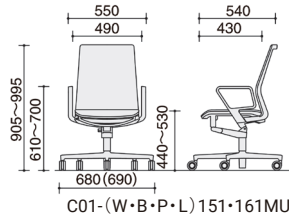

Mesh / Circle arms, Aluminum circle arms

OTHERS

Fabric model

- Backrest frame : Reinforced nylon
- Backrest shell : Polypropylene
- Cushion : Slab urethane
- Fabric : Polyester
- Seat frame : Reinforced nylon
- Cushion : Mold urethane
- Fabric : Polyester, Elastic polyester
- Aluminum Arms : Aluminum die-cast, Polypropylene
- Circle Arms : Reinforced nylon
- 5-star base : <Polished aluminum • Premium black>
- : Aluminum die-cast
- : <White base • Black base>
- : Reinforced nylon
- Castor diameter : ϕ 65mm

Mesh model

- Backrest frame : Reinforced nylon
- Fabric : Elastic polyester
- Seat frame : Reinforced nylon, Nylon
- Fabric : Elastic polyester
- Aluminum Arms : Aluminum die-cast, Polypropylene
- Circle Arms : Reinforced nylon
- 5-star base : <Polished aluminum • Premium black>
- : Aluminum die-cast
- : <White base • Black base>
- : Reinforced nylon
- Castor diameter : ϕ 65mm

Leather model

- Backrest frame : Reinforced nylon
- Backrest shell : Polypropylene
- Cushion : Slab urethane
- Fabric : Leather (Outer)
- Vinyl leather (Inner)
- Seat frame : Reinforced nylon
- Cushion : Mold urethane
- Fabric : Leather (Outer), Vinyl leather (Inner), Elastic polyester
- Aluminum Arms : Aluminum die-cast, Polypropylene
- Circle Arms : Reinforced nylon
- 5-star base : Aluminum die-cast
- Castor diameter : ϕ 65mm