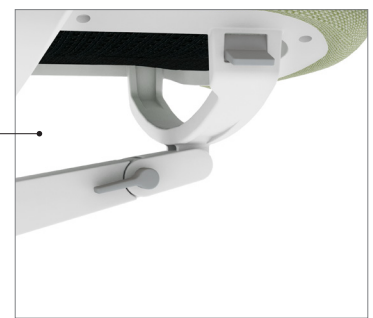

FUNCTION

Posture supporting functions inspired by interior led design.

Seat height adjustment

Seat height is adjustable according to the desk height, user's size, shape and working posture.

<Height range: 90mm>

Auto-adjust reclining

The reclining tension automatically adjusts to the user's weight.

Seat structure (Mesh + Urethane)

Firm under-layer mesh combined with padded cushion to relieve excessive pressure and support seating posture.

※Fabric and leather upholstered models

Recline tension strength adjustment

Switch the lever to adjust the reclining tension strength (standard or firm). Also, lockable in the upright position.

<Standard tension / Firm tension / Fixed (Initial setting)>