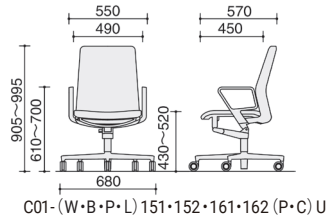

Fabric / Circle arms, Aluminum circle arms