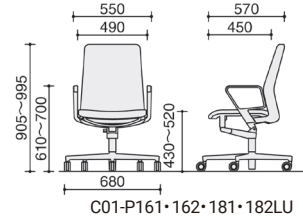

C01-P161MU - WEWEW 2

DIMENSIONS

Fabric / No arms

Fabric / Circle arms, Aluminum circle arms

Leather / High back

Leather / Low back

Mesh / No arms

Mesh / Circle arms, Aluminum circle arms

Mesh model

- Backrest frame : Reinforced nylon
- Fabric : Elastic polyester
- Seat frame : Reinforced nylon, Nylon
- Fabric : Elastic polyester
- Aluminum Arms : Aluminum die-cast, Polypropylene
- Circle Arms : Reinforced nylon
- 5-star base : <Polished aluminum • Premium black>
- : Aluminum die-cast
- : <White base • Black base>
- : Reinforced nylon
- Castor diameter : ϕ 65mm