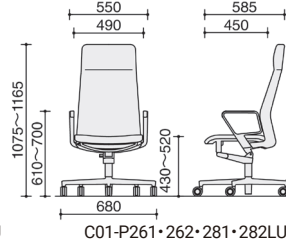

Leather / High back