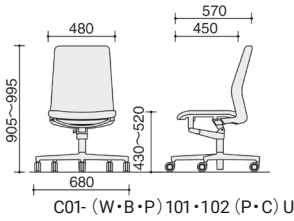

DIMENSIONS

Fabric / No arms