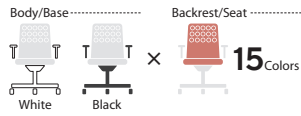

LINEUP

Cushion Backrest

Mono Color Cushion Standard model

White base(body) or Black base(body)
Color of Backrest fabric/Seat fabric: Choice of 15 colors