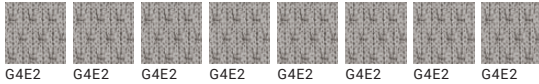

E1
White
gray

BK
Black

E2
Light
gray

Lumbar
Support
(Fabric)

Black body

Gray body

Backrest
(Mesh)

Seat
(Fabric)

LINEUP

Cushion Backrest

Mono Color Cushion Standard model

White base(body) or Black base(body)
Color of Backrest fabric/Seat fabric: Choice of 15 colors

Gray base(body) or Beige base(body) Color of Backrest fabric/Seat fabric: Same as base/body (i.e. Gray base/body = Light gray fabric/fabric).