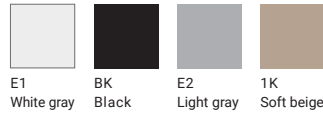

Backrest (Resin)