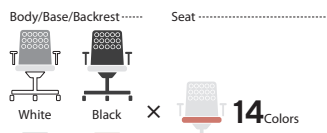

Dual Color Select Seat Fabric Color model

Color of Seat fabric: Choice of 14 colors