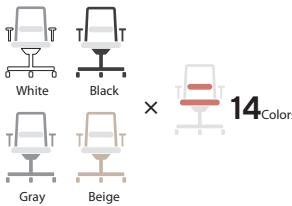

LINEUP

Mesh backrest

Dual Color
Select Backrest Mesh
Color model

Color of Backrest mesh: Choice of 11 colors

Body/Base/Seat ..... Backrest .....

*Color of Lumbar support: Same as Backrest color (i.e. Backrest mesh in Ash turquoise = Ash turquoise (fabric) Lumbar support).

Fixed arms

C03-W112W - WE23939 1

C03-W110W - WE21S X1

No arms

C03-W102W - WE2Q4Q4 1

C03-B100W - BB6E2 X1

Dual Color
Select Seat Fabric
Color model

Color of Backrest mesh: Choice of 11 colors

Body/Base/Backrest ..... Seat .....

Fixed arms

C03-W112W - W96E29G 1

C03-W112W - W2HE22H 1

No arms

C03-G102W - GAGE2AG 1

C03-Z100W - Z0YYK X1

Base/Body

E1 White gray
BK Black
E2 Light gray
1K Soft beige

Dual Color : Select Backrest Mesh Models

Seat (Fabric)

G4B6 Black
G4E2 Light gray

Backrest (Mesh)

GTE6 Black
GTE2 Light gray
GTM6 Dark greige
GTYK Soft Beige
GTQ6 Deep green
GTQ4 Light olive
GTT7 Navy
GT39 Ash turquoise
GT7E Deep purple
GT9G Ash pink
GT0T Soft terracotta
GT1S Olive yellow

*Lumbar support color (Fabric) is same as Backrest color.

Dual Color : Select Seat Fabric Models

Seat (Fabric)

G4B6 Black
G4E2 Light gray
G4M6 Dark greige
G41K Soft Beige
G4Q6 Deep green
G4Q4 Light olive
G42H Powder mint
G4T7 Navy
G439 Ash turquoise
G47E Deep purple
G4AG Persian red
G49G Ash pink
G40Y Pale terracotta
G40T Soft terracotta
G41S Olive yellow

*Lumbar support color is same as Seat color.

Backrest (Mesh)

GTE6 Black
GTE2 Light gray
GTYK Soft beige