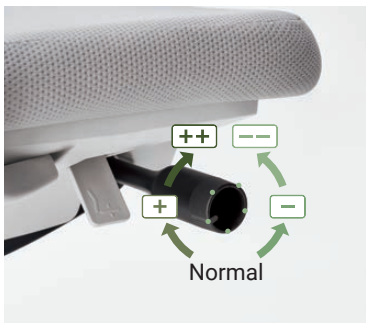

Reclining Adjustment Control

In addition to the weight operated tilt tension, a manual operated 5-level tension setting is equipped for taller physique and to be adjustable to one's personal preference.