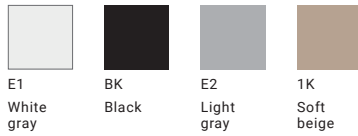

Material Types

Choice of backrest in mesh, cushion, or resin weave shell.
Ideal for setting scenes of formal and to pleasantly informal scenes.

Mesh Backrest

Backrest (Mesh): 12 Colors

Seat/Lumbar Support (Fabric): 15 Colors

Backrest (Resin) / Body

Body color

Natural tone body colors. Earthy colors for a warm and nature-friendly atmosphere.

5-star base

Body & Leg color: White
Castor color: Gray

Body & Leg color: Black
Castor color: Black

Mono Color Shoulder support model

White base(body) or Black base(body)-
Color of Backrest mesh/Seat fabric: Choice of 12 colors
Body/Base Backrest/Seat

Gray base(body) or Beige base(body)-
Color of Backrest mesh/Seat fabric: Same as base/body
(i.e. Gray base/body = Light gray mesh/fabric)
Body/Base/Backrest/Seat

Mono Color Standard model

White base(body) or Black base(body)-
Color of Backrest mesh/Seat fabric: Choice of 12 colors
Body/Base Backrest/Seat

Gray base(body) or Beige base(body)-
Color of Backrest mesh/Seat fabric: Same as base/body
(i.e. Gray base/body = Light gray mesh/fabric)
Body/Base/Backrest/Seat