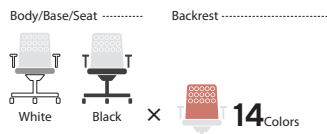

Dual Color Select Backrest Fabric Color model

Color of Backrest fabric: Choice of 14 colors