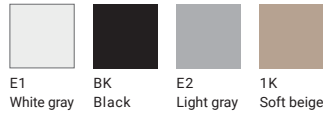

LINEUP

Resin Shell Backrest

Resin Standard model

Color of Seat fabric: Choice of 15 colors

Body/Base/Backrest ..... Seat .....

Fixed arms

No arms

Base/Body

Backrest (Resin)

Seat (Fabric)

*Lumbar support/Shoulder support/Hanger is not available.

DIMENSIONS

Mesh Backrest

Adjustable arms

Fixed arms

No arms

Adjustable arms

Fixed arms

No arms

Cushion Backrest

Fixed arms

No arms

Resin Backrest

Fixed arms

No arms