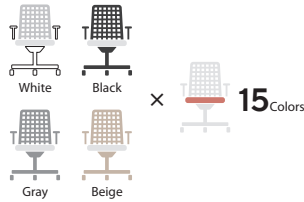

Seat (Fabric) / Backrest (Fabric)

G4B6 Black G4E2 Light gray G4M6 Dark greige G41K Soft Beige G4Q6 Deep green G4Q4 Light olive G42H Powder mint G4T7 Navy G439 Ash turquoise G47E Deep purple G4AG Persian red G49G Ash pink G40Y Pale terracotta G40T Soft terracotta G41S Olive yellow

*Lumbar support/Shoulder support/Hanger is not available.

LINEUP

Resin Shell Backrest

Resin Standard model

Color of Seat fabric: Choice of 15 colors

Body/Base/Backrest Seat

Fixed arms

No arms