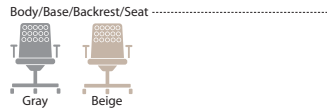

LINEUP

Cushion Backrest

Mono Color Cushion Standard model

White base(body) or Black base(body)
Color of Backrest fabric/Seat fabric: Choice of 15 colors