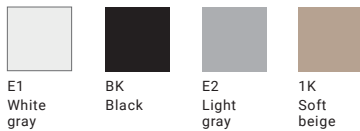

LINEUP

Mesh backrest

Mono Color Shoulder support model

White base(body) or Black base(body)-
Color of Backrest mesh/Seat fabric: Choice of 12 colors
Body/Base ..... Backrest/Seat .....

Adjustable arms

Fixed arms

No arms

Mono Color Standard model

White base(body) or Black base(body)-
Color of Backrest mesh/Seat fabric: Choice of 12 colors
Body/Base ..... Backrest/Seat .....

Adjustable arms

Fixed arms

No arms

Base/ Body

Backrest (Mesh)

Seat (Fabric)

*Lumbar support color is same as Seat color.