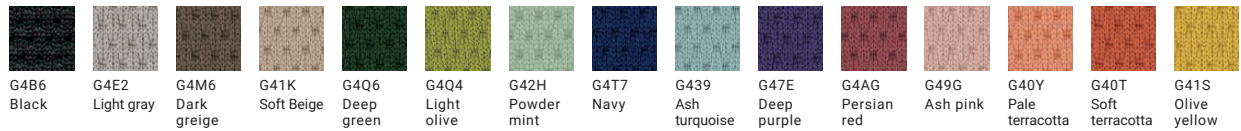

Base/Body

Backrest (Resin)

Seat (Fabric)