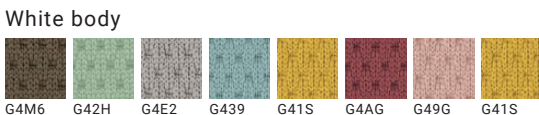

*Lumbar support color (Fabric) is same as Backrest color.

Dual Color : Select Seat Fabric Models

Seat (Fabric)

G4B6 Black
G4E2 Light gray
G4M6 Dark greige
G41K Soft Beige
G4Q6 Deep green
G4Q4 Light olive
G42H Powder mint
G4T7 Navy
G439 Ash turquoise
G47E Deep purple
G4AG Persian red
G49G Ash pink
G40Y Pale terracotta
G40T Soft terracotta
G41S Olive yellow

*Lumbar support color is same as Seat color.

Backrest (Mesh)

GTE6 Black
GTE2 Light gray
GTYK Soft beige

LINEUP

Mesh backrest

Choice
Selection

Carefully selected, KOKUYO's recommended combinations.

C03-W112W - WE2YKM6 1

E1
White
gray

BK
Black

E2
Light
gray

Lumbar
Support
(Fabric)

Black body

Gray body

Backrest
(Mesh)

Seat
(Fabric)

LINEUP

Cushion Backrest

Mono Color Cushion Standard model

White base(body) or Black base(body)
Color of Backrest fabric/Seat fabric: Choice of 15 colors

Gray base(body) or Beige base(body) Color of Backrest fabric/Seat fabric: Same as base/body (i.e. Gray base/body = Light gray fabric/fabric).