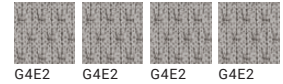

E1
White
gray

BK
Black

E2
Light
gray

Lumbar
Support
(Fabric)

Black body

Gray body

Backrest
(Mesh)

Seat
(Fabric)

LINEUP

Cushion Backrest

Mono Color Cushion Standard model

White base(body) or Black base(body)
Color of Backrest fabric/Seat fabric: Choice of 15 colors

Gray base(body) or Beige base(body) Color of Backrest fabric/Seat fabric: Same as base/body (i.e. Gray base/body = Light gray fabric/fabric).