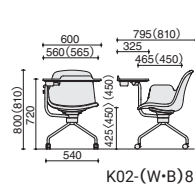

Fully upholstered

K02-B922W - EB X2

Standard chair

Poly back and seat

K02-B802W - PW X2

Poly back + cushion seat

K02-B812W - BKLK 2

Fully upholstered

K02-W822W - ox X2

DIMENSIONS

Mid-high chair

Standard chair

* <> Cushion seat
() Upholstered seat

OTHERS

Back/seat/shell : Polypropylene, Seat plate : Polypropylene,
Cushion : Slab polyurethane
Frame : Steel pipe (ø22.2, ø25.4, Powder coated)
Table : Polypropylene, Reinforced polypropylene