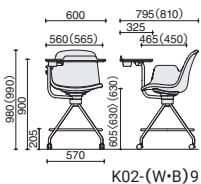

Fully upholstered

K02-B922W - EB X2

Standard chair

Poly back and seat

K02-B802W - PW X2

Poly back + cushion seat

K02-B812W - BKLK 2

Fully upholstered

K02-W822W - ox X2

DIMENSIONS

Mid-high chair

Standard chair

* <> Cushion seat
() Upholstered seat

OTHERS

Back/seat/shell : Polypropylene, Seat plate : Polypropylene,
Cushion : Slab polyurethane
Frame : Steel pipe (ø22.2, ø25.4, Powder coated)
Table : Polypropylene, Reinforced polypropylene