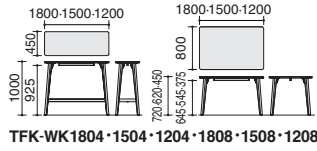

MV5
Brown walnut

High-grade tabletop

MLG
Light gray

MMG
Medium gray

DIMENSIONS

4-legs (Wood)

Rectangular top

TFK-WK1804·1504·1204·1808·1508·1208