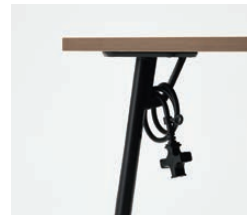

Power outlet

For C-shaped legs model