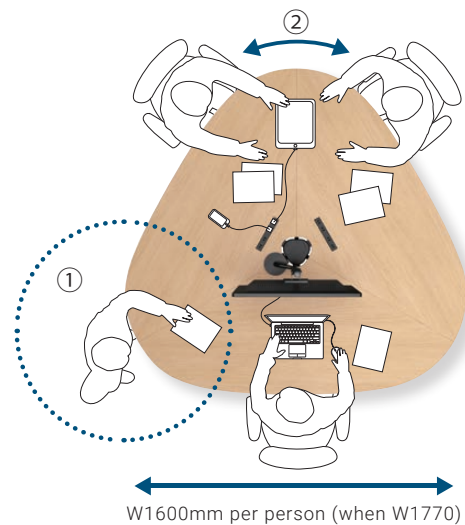

Disc base
(Steel)

Round top

VARIATION

Work & Communication

The triangular table shape evokes casual conversation

With its distinctive triangular table shape, it creates an environment where visitors find it easy to engage in conversation and those seated around the table can also converse comfortably.

① The round shape without corners makes it approachable from all sides, facilitating interaction.

② The diagonal positioning fosters a comfortable distance that encourages conversation among those seated at the table.