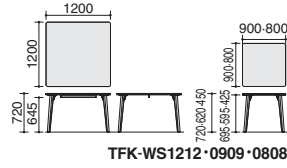

DIMENSIONS

4-legs (Wood)

Rectangular top

TFK-WK1804·1504·1204·1808·1508·1208

Square top

TFK-WS1212·0909·0808

Round top

TFK-WC1212·0909·0707

4-legs (Steel)

Rectangular top

TFK-MK1804·1504·1204·1808·1508·1208

Square top

TFK-MS1212·0909·0808

Round top

TFK-MC1212·0909·0707

Disc base (Steel)

Rectangular top

TFK-SK0608·0408

Square top

TFK-SS0909·0808·0606·0404

Round top

TFK-SC0909·0707·0606·0404

Twin disc base (Steel)

Rectangular top

TFK-DK2109·1809·1409·1209

C-shaped legs (Steel)

Triangle top

TFK-UT1817·1514