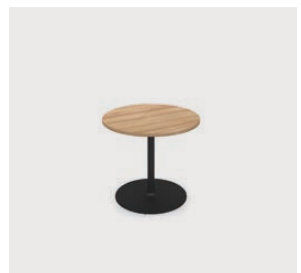

Offering a wide range of variations to suit different usage scenarios and ideal spatial concepts. The lineup includes three table shapes (rectangular, square, and round) and four leg choices (four-leg, twin disc base, disc base, and C-shaped leg). What is more, warm wooden grain legs and sleek steel legs with an elegant design are available on the four-leg models.

Square • Rectangular • Circular tops are available on all models *Exception: Twin disc base is rectangular tops only

4-legs
(Wood)

Rectangular top

4-legs
(Steel)

Rectangular top

Twin disc base
(Steel)

Rectangular top

Disc base
(Steel)

Round top

VARIATION

Work & Communication

The triangular table shape evokes casual conversation

With its distinctive triangular table shape, it creates an environment where visitors find it easy to engage in conversation and those seated around the table can also converse comfortably.

① The round shape without corners makes it approachable from all sides, facilitating interaction.

② The diagonal positioning fosters a comfortable distance that encourages conversation among those seated at the table.