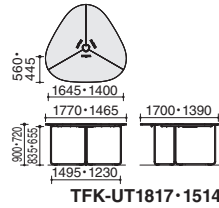

C-shaped legs (Steel)

Triangle top

TFK-UT1817·1514