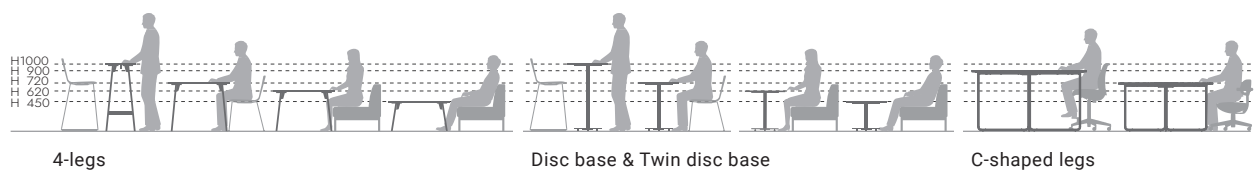

OPTION

For 4-legs & disc base model

Under table pocket

Desktop tray

Detachable bag hook

Bag hook

Monitor attachment

Power outlet
(Energy Line)