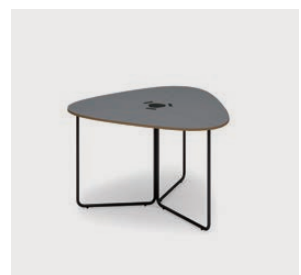

Offering a wide range of variations to suit different usage scenarios and ideal spatial concepts. The lineup includes three table shapes (rectangular, square, and round) and four leg choices (four-leg, twin disc base, disc base, and C-shaped leg). What is more, warm wooden grain legs and sleek steel legs with an elegant design are available on the four-leg models.

Disc base
(Steel)

Round top

VARIATION

Work & Communication

The triangular table shape evokes casual conversation

With its distinctive triangular table shape, it creates an environment where visitors find it easy to engage in conversation and those seated around the table can also converse comfortably.

Triangle table (Steel legs)

H720

W1770×D1700

W1465×D1390

H900

W1770×D1700

W1465×D1390

VARIATION

Legs

4-legs (Wood)

4-legs (Steel)

Twin disc base (Steel)

Disc base (Steel)

C-shaped legs (Steel)

Table top

Standard tabletop