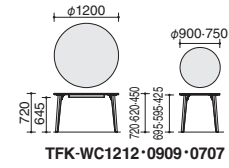

DIMENSIONS

4-legs (Wood)

Rectangular top

TFK-WK1804·1504·1204·1808·1508·1208

Square top

TFK-WS1212·0909·0808

Round top

TFK-WC1212·0909·0707

4-legs (Steel)

Rectangular top

TFK-MK1804·1504·1204·1808·1508·1208

Square top

TFK-MS1212·0909·0808

Round top

TFK-MC1212·0909·0707

Disc base (Steel)

Rectangular top

TFK-SK0608·0408

Square top

TFK-SS0909·0808·0606·0404

Round top

TFK-SC0909·0707·0606·0404

Twin disc base (Steel)

Rectangular top

TFK-DK2109·1809·1409·1209

C-shaped legs (Steel)

Triangle top

TFK-UT1817·1514