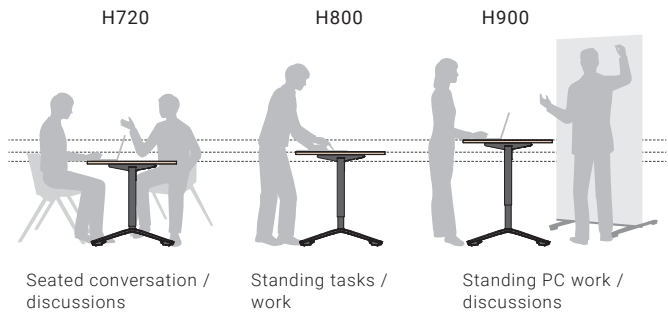

# INITIA

Height adjustable table to create active spaces.  
Designed to support diverse working.

WELLUP

## Height adjustable to suit the purpose of use.

Adjustment by ratchet mechanism, the height of the table can be adjusted to H720mm, H800mm and H900mm.

**Foldable top**  
Flexible use and efficient nesting.

# DIMENSIONS