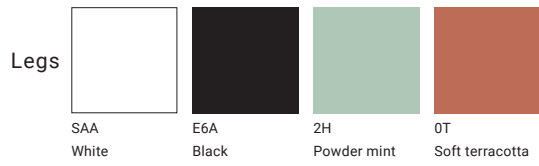

COLOR & MATERIAL

Rectangular top

Custom order
Color edged top for powder mint legs / Soft terracotta legs available on request.