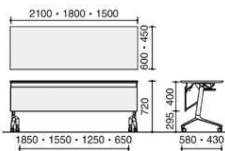

MEETING TABLE

TRAINING TABLE

QUICK COLLABORATION

MEETING CHAIR

Type Variations and Dimensions

Rectangle Top with Modesty Panel

KT-PS1301

KT-PS1300L

Rectangle Top without Modesty Panel

KT-S1300M

KT-S1300L

Angular Top with Modesty Panel

KT-PSC1301

Details

1

When the tables are put together to join them, there are very little gap in-between.