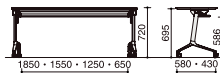

MEETING TABLE

TRAINING TABLE

QUICK COLLABORATION

MEETING CHAIR

Type Variations and Dimensions

Rectangle Top with Modesty Panel

KT-PS1301

KT-PS1300L

Rectangle Top without Modesty Panel

KT-S1300M

KT-S1300L

Angular Top with Modesty Panel

KT-PSC1301

Details

1

When the tables are put together to join them, there are very little gap in-between.