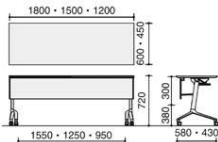

MEETING TABLE

TRAINING TABLE

QUICK COLLABORATION

MEETING CHAIR

Type Variations and Dimensions

Rectangle Top with Modesty Panel

KT-PS1301

KT-PS1300L

Rectangle Top without Modesty Panel

KT-S1300M

KT-S1300L

Angular Top with Modesty Panel

KT-PSC1301

Details

1

When the tables are put together to join them, there are very little gap in-between.