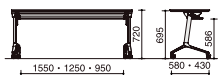

MEETING TABLE

TRAINING TABLE

QUICK COLLABORATION

MEETING CHAIR

Type Variations and Dimensions

Rectangle Top with Modesty Panel

KT-PS1301

KT-PS1300L

Rectangle Top without Modesty Panel

KT-S1300M

KT-S1300L

Angular Top with Modesty Panel

KT-PSC1301

Details

1

When the tables are put together to join them, there are very little gap in-between.

2

Lever is designed in the way that when the table top is flip down, there is no way that the hand will be caught in-between.

Material Selection

Table Top Colour Options

MAW

M10

MG5