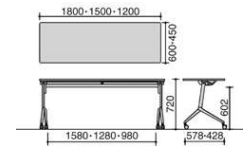

Details

1

Lever is designed in the way that when the table top is flip down, there is no way that the hand will be caught in-between.

2

The stacking gap in-between the table is so minimum that it could stack up to more tables that you could imagine. Thus save space.

Material Selections

Table Top Colour Options

PAW

M10

Type Variations and Dimensions

Rectangle Top with Modesty Panel

KT-PS1201

Rectangle Top without Modesty Panel