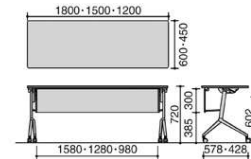

Details

1

Lever is designed in the way that when the table top is flip down, there is no way that the hand will be caught in-between.

2

The stacking gap in-between the table is so minimum that it could stack up to more tables that you could imagine. Thus save space.

Material Selections

Table Top Colour Options

PAW

M10

Type Variations and Dimensions

Rectangle Top with Modesty Panel

KT-PS1201

Rectangle Top without Modesty Panel