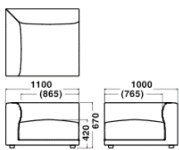

Specification

Body : Fabric or Leather

Legs : Wood (Pine)

Warranty

1year

Dimensions

2seater Large With-arm
W 2200 × D 1000 × H 670

2.5seater With-arm
W 2400 × D 1000 × H 670

2seater Small End(L/R)
W 2000 × D 1000 × H 670

2seater Large No-arm
W 2200 × D 1000 × H 670

2seater Small No-arm
W 2000 × D 1000 × H 670

1seater End(L/R)
W 1100 × D 1000 × H 670

1seater Corner
W 1000 × D 1000 × H 670

1seater No-arm
W 1000 × D 1000 × H 670

Ottoman
W 1000 × D 1000 × H 420

Chaiselong Cou (L/R)
W 1000 × D 1700 × H 670

Chaiselong Cou No-arm
W 1000 × D 1700 × H 670

2 Seater			1 Seater		
W 2400 × D 1000 × H 670	W 2200 × D 1000 × H 670	W 2000 × D 1000 × H 670	W 1100 × D 1000 × H 670	W 1000 × D 1000 × H 670	W 1000 × D 1700 × H 670
 2.5seater With-arm ¥768,000~964,000	 2seater Large With-arm ¥718,000~904,000				
		 2seater Small End-L/R ¥568,000~706,000	 1seater End-L/R ¥369,000~469,000	 1seater Corner ¥383,000~476,000	 Chaiselong Cou L/R ¥473,000~588,000
	 2seater Large No-arm ¥562,000~689,000	 2seater Small No-arm ¥539,000~657,000		 1seater No-arm ¥348,000~421,000	 Chaiselong Cou No-arm ¥433,000~526,000
				 Ottoman ¥229,000~278,000	

Specification

Body : Fabric or Leather

Legs : Wood (Pine)

Warranty

1 year

Dimensions

2seater Large With-arm
W 2200 × D 1000 × H 670

2.5seater With-arm
W 2400 × D 1000 × H 670