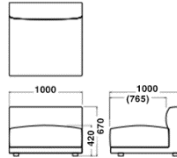

Specification

Body : Fabric or Leather

Legs : Wood (Pine)

Warranty

1year

Dimensions

2seater Large With-arm
W 2200 × D 1000 × H 670

2.5seater With-arm
W 2400 × D 1000 × H 670

2seater Small End(L/R)
W 2000 × D 1000 × H 670

2seater Large No-arm
W 2200 × D 1000 × H 670

2seater Small No-arm
W 2000 × D 1000 × H 670

1seater End(L/R)
W 1100 × D 1000 × H 670

1seater Corner
W 1000 × D 1000 × H 670

1seater No-arm
W 1000 × D 1000 × H 670

Ottoman
W 1000 × D 1000 × H 420

Chaiselong Cou (L/R)
W 1000 × D 1700 × H 670

Chaiselong Cou No-arm
W 1000 × D 1700 × H 670

2 Seater			1 Seater		
W 2400 × D 1000 × H 670	W 2200 × D 1000 × H 670	W 2000 × D 1000 × H 670	W 1100 × D 1000 × H 670	W 1000 × D 1000 × H 670	W 1000 × D 1700 × H 670
 2.5seater With-arm ¥768,000~964,000	 2seater Large With-arm ¥718,000~904,000				
		 2seater Small End-L/R ¥568,000~706,000	 1seater End-L/R ¥369,000~469,000	 1seater Corner ¥383,000~476,000	 Chaiselong Cou L/R ¥473,000~588,000
	 2seater Large No-arm ¥562,000~689,000	 2seater Small No-arm ¥539,000~657,000		 1seater No-arm ¥348,000~421,000	 Chaiselong Cou No-arm ¥433,000~526,000
				 Ottoman ¥229,000~278,000	

Specification

Body : Fabric or Leather

Legs : Wood (Pine)

Warranty

1 year

Dimensions

2seater Large With-arm
W 2200 × D 1000 × H 670

2.5seater With-arm
W 2400 × D 1000 × H 670