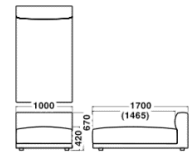

Specification

Body : Fabric or Leather

Legs : Wood (Pine)

Warranty

1year

Dimensions

2seater Large With-arm
W 2200 × D 1000 × H 670

2.5seater With-arm
W 2400 × D 1000 × H 670

Specification

Body : Fabric or Leather

Legs : Wood (Pine)

Warranty

1 year

Dimensions

2seater Large With-arm
W 2200 × D 1000 × H 670

2.5seater With-arm
W 2400 × D 1000 × H 670

2seater Small End(L/R)
W 2000 × D 1000 × H 670

2seater Large No-arm
W 2200 × D 1000 × H 670

2seater Small No-arm
W 2000 × D 1000 × H 670

1seater End(L/R)
W 1100 × D 1000 × H 670

1seater Corner
W 1000 × D 1000 × H 670

1seater No-arm
W 1000 × D 1000 × H 670

Ottoman
W 1000 × D 1000 × H 420

Chaiselong Cou (L/R)
W 1000 × D 1700 × H 670

Chaiselong Cou No-arm
W 1000 × D 1700 × H 670

2 Seater			1 Seater		
W 2400 × D 1000 × H 670	W 2200 × D 1000 × H 670	W 2000 × D 1000 × H 670	W 1100 × D 1000 × H 670	W 1000 × D 1000 × H 670	W 1000 × D 1700 × H 670
 2.5seater With-arm ¥768,000~964,000	 2seater Large With-arm ¥718,000~904,000				
		 2seater Small End-L/R ¥568,000~706,000	 1seater End-L/R ¥369,000~469,000	 1seater Corner ¥383,000~476,000	 Chaiselong Cou L/R ¥473,000~588,000
	 2seater Large No-arm ¥562,000~689,000	 2seater Small No-arm ¥539,000~657,000		 1seater No-arm ¥348,000~421,000	 Chaiselong Cou No-arm ¥433,000~526,000
				 Ottoman ¥229,000~278,000	