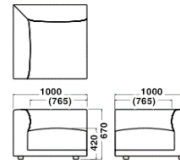

Specification

Body : Fabric or Leather

Legs : Wood (Pine)

Warranty

1 year

Dimensions

2seater Large With-arm
W 2200 × D 1000 × H 670

2.5seater With-arm
W 2400 × D 1000 × H 670

2seater Small End(L/R)
W 2000 × D 1000 × H 670

2seater Large No-arm
W 2200 × D 1000 × H 670

2seater Small No-arm
W 2000 × D 1000 × H 670

1seater End(L/R)
W 1100 × D 1000 × H 670

1seater Corner
W 1000 × D 1000 × H 670

1seater No-arm
W 1000 × D 1000 × H 670

Ottoman
W 1000 × D 1000 × H 420

Chaiselong Cou (L/R)
W 1000 × D 1700 × H 670

Chaiselong Cou No-arm
W 1000 × D 1700 × H 670

2 Seater			1 Seater		
W 2400 × D 1000 × H 670	W 2200 × D 1000 × H 670	W 2000 × D 1000 × H 670	W 1100 × D 1000 × H 670	W 1000 × D 1000 × H 670	W 1000 × D 1700 × H 670
 2.5seater With-arm ¥768,000~964,000	 2seater Large With-arm ¥718,000~904,000				
		 2seater Small End-L/R ¥568,000~706,000	 1seater End-L/R ¥369,000~469,000	 1seater Corner ¥383,000~476,000	 Chaiselong Cou L/R ¥473,000~588,000
	 2seater Large No-arm ¥562,000~689,000	 2seater Small No-arm ¥539,000~657,000		 1seater No-arm ¥348,000~421,000	 Chaiselong Cou No-arm ¥433,000~526,000
				 Ottoman ¥229,000~278,000	