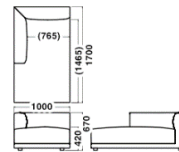

2seater Small End(L/R)
W 2000 × D 1000 × H 670

2seater Large No-arm
W 2200 × D 1000 × H 670

2seater Small No-arm
W 2000 × D 1000 × H 670

1seater End(L/R)
W 1100 × D 1000 × H 670

1seater Corner
W 1000 × D 1000 × H 670

Specification

Body : Fabric or Leather

Legs : Wood (Pine)

Warranty

1 year

Dimensions

2seater Large With-arm
W 2200 × D 1000 × H 670

2.5seater With-arm
W 2400 × D 1000 × H 670

1seater No-arm
W 1000 × D 1000 × H 670

Ottoman
W 1000 × D 1000 × H 420

Chaiselong Cou (L/R)
W 1000 × D 1700 × H 670

Chaiselong Cou No-arm
W 1000 × D 1700 × H 670

2 Seater			1 Seater		
W 2400 × D 1000 × H 670	W 2200 × D 1000 × H 670	W 2000 × D 1000 × H 670	W 1100 × D 1000 × H 670	W 1000 × D 1000 × H 670	W 1000 × D 1700 × H 670
 2.5seater With-arm ¥768,000~964,000	 2seater Large With-arm ¥718,000~904,000				
		 2seater Small End-L/R ¥568,000~706,000	 1seater End-L/R ¥369,000~469,000	 1seater Corner ¥383,000~476,000	 Chaiselong Cou L/R ¥473,000~588,000
	 2seater Large No-arm ¥562,000~689,000	 2seater Small No-arm ¥539,000~657,000		 1seater No-arm ¥348,000~421,000	 Chaiselong Cou No-arm ¥433,000~526,000
				 Ottoman ¥229,000~278,000	