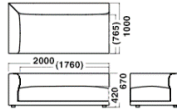

Specification

Body : Fabric or Leather

Legs : Wood (Pine)

Warranty

1year

Dimensions

2seater Large With-arm
W 2200 × D 1000 × H 670

2.5seater With-arm
W 2400 × D 1000 × H 670

2seater Small End(L/R)
W 2000 × D 1000 × H 670

2seater Large No-arm
W 2200 × D 1000 × H 670

2seater Small No-arm
W 2000 × D 1000 × H 670

1seater End(L/R)
W 1100 × D 1000 × H 670

1seater Corner
W 1000 × D 1000 × H 670

1seater No-arm
W 1000 × D 1000 × H 670

Ottoman
W 1000 × D 1000 × H 420

Chaiselong Cou (L/R)
W 1000 × D 1700 × H 670

Chaiselong Cou No-arm
W 1000 × D 1700 × H 670

2 Seater			1 Seater		
W 2400 × D 1000 × H 670	W 2200 × D 1000 × H 670	W 2000 × D 1000 × H 670	W 1100 × D 1000 × H 670	W 1000 × D 1000 × H 670	W 1000 × D 1700 × H 670
 2.5seater With-arm ¥768,000~964,000	 2seater Large With-arm ¥718,000~904,000				
		 2seater Small End-L/R ¥568,000~706,000	 1seater End-L/R ¥369,000~469,000	 1seater Corner ¥383,000~476,000	 Chaiselong Cou L/R ¥473,000~588,000
	 2seater Large No-arm ¥562,000~689,000	 2seater Small No-arm ¥539,000~657,000		 1seater No-arm ¥348,000~421,000	 Chaiselong Cou No-arm ¥433,000~526,000
				 Ottoman ¥229,000~278,000	

Specification

Body : Fabric or Leather

Legs : Wood (Pine)

Warranty

1 year

Dimensions

2seater Large With-arm
W 2200 × D 1000 × H 670

2.5seater With-arm
W 2400 × D 1000 × H 670