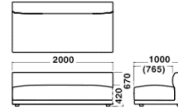

Specification

Body : Fabric or Leather

Legs : Wood (Pine)

Warranty

1year

Dimensions

2seater Large With-arm
W 2200 × D 1000 × H 670

2.5seater With-arm
W 2400 × D 1000 × H 670

2seater Small End(L/R)
W 2000 × D 1000 × H 670

2seater Large No-arm
W 2200 × D 1000 × H 670

2seater Small No-arm
W 2000 × D 1000 × H 670

1seater End(L/R)
W 1100 × D 1000 × H 670

1seater Corner
W 1000 × D 1000 × H 670

1seater No-arm
W 1000 × D 1000 × H 670

Ottoman
W 1000 × D 1000 × H 420

Chaiselong Cou (L/R)
W 1000 × D 1700 × H 670

Chaiselong Cou No-arm
W 1000 × D 1700 × H 670

2 Seater			1 Seater		
W 2400 × D 1000 × H 670	W 2200 × D 1000 × H 670	W 2000 × D 1000 × H 670	W 1100 × D 1000 × H 670	W 1000 × D 1000 × H 670	W 1000 × D 1700 × H 670
 2.5seater With-arm ¥768,000~964,000	 2seater Large With-arm ¥718,000~904,000				
		 2seater Small End-L/R ¥568,000~706,000	 1seater End-L/R ¥369,000~469,000	 1seater Corner ¥383,000~476,000	 Chaiselong Cou L/R ¥473,000~588,000
	 2seater Large No-arm ¥562,000~689,000	 2seater Small No-arm ¥539,000~657,000		 1seater No-arm ¥348,000~421,000	 Chaiselong Cou No-arm ¥433,000~526,000
				 Ottoman ¥229,000~278,000	

Specification

Body : Fabric or Leather

Legs : Wood (Pine)

Warranty

1 year

Dimensions

2seater Large With-arm
W 2200 × D 1000 × H 670

2.5seater With-arm
W 2400 × D 1000 × H 670