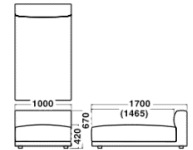

Specification

Body : Fabric or Leather

Legs : Wood (Pine)

Warranty

1year

Dimensions

2seater Large With-arm
W 2200 × D 1000 × H 670

2.5seater With-arm
W 2400 × D 1000 × H 670

2seater Small End(L/R)
W 2000 × D 1000 × H 670

2seater Large No-arm
W 2200 × D 1000 × H 670

2seater Small No-arm
W 2000 × D 1000 × H 670

1seater End(L/R)
W 1100 × D 1000 × H 670

1seater Corner
W 1000 × D 1000 × H 670

1seater No-arm
W 1000 × D 1000 × H 670

Ottoman
W 1000 × D 1000 × H 420

Chaiselong Cou (L/R)
W 1000 × D 1700 × H 670

Chaiselong Cou No-arm
W 1000 × D 1700 × H 670

2 Seater			1 Seater		
W 2400 × D 1000 × H 670	W 2200 × D 1000 × H 670	W 2000 × D 1000 × H 670	W 1100 × D 1000 × H 670	W 1000 × D 1000 × H 670	W 1000 × D 1700 × H 670
 2.5seater With-arm ¥768,000~964,000	 2seater Large With-arm ¥718,000~904,000				
		 2seater Small End-L/R ¥568,000~706,000	 1seater End-L/R ¥369,000~469,000	 1seater Corner ¥383,000~476,000	 Chaiselong Cou L/R ¥473,000~588,000
	 2seater Large No-arm ¥562,000~689,000	 2seater Small No-arm ¥539,000~657,000		 1seater No-arm ¥348,000~421,000	 Chaiselong Cou No-arm ¥433,000~526,000
				 Ottoman ¥229,000~278,000	

Specification

Body : Fabric or Leather

Legs : Wood (Pine)

Warranty

1 year

Dimensions

2seater Large With-arm
W 2200 × D 1000 × H 670

2.5seater With-arm
W 2400 × D 1000 × H 670