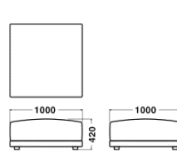

Specification

Body : Fabric or Leather

Legs : Wood (Pine)

Warranty

1 year

Dimensions

2seater Large With-arm
W 2200 × D 1000 × H 670

2.5seater With-arm
W 2400 × D 1000 × H 670

2seater Small End(L/R)
W 2000 × D 1000 × H 670

2seater Large No-arm
W 2200 × D 1000 × H 670

2seater Small No-arm
W 2000 × D 1000 × H 670

1seater End(L/R)
W 1100 × D 1000 × H 670

1seater Corner
W 1000 × D 1000 × H 670

1seater No-arm
W 1000 × D 1000 × H 670

Ottoman
W 1000 × D 1000 × H 420

Chaiselong Cou (L/R)
W 1000 × D 1700 × H 670

Chaiselong Cou No-arm
W 1000 × D 1700 × H 670

2 Seater			1 Seater		
W 2400 × D 1000 × H 670	W 2200 × D 1000 × H 670	W 2000 × D 1000 × H 670	W 1100 × D 1000 × H 670	W 1000 × D 1000 × H 670	W 1000 × D 1700 × H 670
 2.5seater With-arm ¥768,000~964,000	 2seater Large With-arm ¥718,000~904,000				
		 2seater Small End-L/R ¥568,000~706,000	 1seater End-L/R ¥369,000~469,000	 1seater Corner ¥383,000~476,000	 Chaiselong Cou L/R ¥473,000~588,000
	 2seater Large No-arm ¥562,000~689,000	 2seater Small No-arm ¥539,000~657,000		 1seater No-arm ¥348,000~421,000	 Chaiselong Cou No-arm ¥433,000~526,000
				 Ottoman ¥229,000~278,000	