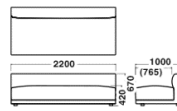

Specification

Body : Fabric or Leather

Legs : Wood (Pine)

Warranty

1year

Dimensions

2seater Large With-arm
W 2200 × D 1000 × H 670

2.5seater With-arm
W 2400 × D 1000 × H 670

2seater Small End(L/R)
W 2000 × D 1000 × H 670

2seater Large No-arm
W 2200 × D 1000 × H 670

2seater Small No-arm
W 2000 × D 1000 × H 670

1seater End(L/R)
W 1100 × D 1000 × H 670

1seater Corner
W 1000 × D 1000 × H 670

1seater No-arm
W 1000 × D 1000 × H 670

Ottoman
W 1000 × D 1000 × H 420

Chaiselong Cou (L/R)
W 1000 × D 1700 × H 670

Chaiselong Cou No-arm
W 1000 × D 1700 × H 670

2 Seater			1 Seater		
W 2400 × D 1000 × H 670	W 2200 × D 1000 × H 670	W 2000 × D 1000 × H 670	W 1100 × D 1000 × H 670	W 1000 × D 1000 × H 670	W 1000 × D 1700 × H 670
 2.5seater With-arm ¥768,000~964,000	 2seater Large With-arm ¥718,000~904,000				
		 2seater Small End-L/R ¥568,000~706,000	 1seater End-L/R ¥369,000~469,000	 1seater Corner ¥383,000~476,000	 Chaiselong Cou L/R ¥473,000~588,000
	 2seater Large No-arm ¥562,000~689,000	 2seater Small No-arm ¥539,000~657,000		 1seater No-arm ¥348,000~421,000	 Chaiselong Cou No-arm ¥433,000~526,000
				 Ottoman ¥229,000~278,000	

Specification

Body : Fabric or Leather

Legs : Wood (Pine)

Warranty

1 year

Dimensions

2seater Large With-arm
W 2200 × D 1000 × H 670

2.5seater With-arm
W 2400 × D 1000 × H 670