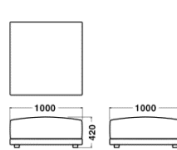

Specification

Body : Fabric or Leather

Legs : Wood (Pine)

Warranty

1year

Dimensions

2seater Large With-arm
W 2200 × D 1000 × H 670

2.5seater With-arm
W 2400 × D 1000 × H 670

2seater Small End(L/R)
W 2000 × D 1000 × H 670

2seater Large No-arm
W 2200 × D 1000 × H 670

2seater Small No-arm
W 2000 × D 1000 × H 670

1seater End(L/R)
W 1100 × D 1000 × H 670

1seater Corner
W 1000 × D 1000 × H 670

1seater No-arm
W 1000 × D 1000 × H 670

Ottoman
W 1000 × D 1000 × H 420

Chaiselong Cou (L/R)
W 1000 × D 1700 × H 670

Chaiselong Cou No-arm
W 1000 × D 1700 × H 670

2 Seater			1 Seater		
W 2400 × D 1000 × H 670	W 2200 × D 1000 × H 670	W 2000 × D 1000 × H 670	W 1100 × D 1000 × H 670	W 1000 × D 1000 × H 670	W 1000 × D 1700 × H 670
 2.5seater With-arm ¥768,000~964,000	 2seater Large With-arm ¥718,000~904,000				
		 2seater Small End-L/R ¥568,000~706,000	 1seater End-L/R ¥369,000~469,000	 1seater Corner ¥383,000~476,000	 Chaiselong Cou L/R ¥473,000~588,000
	 2seater Large No-arm ¥562,000~689,000	 2seater Small No-arm ¥539,000~657,000		 1seater No-arm ¥348,000~421,000	 Chaiselong Cou No-arm ¥433,000~526,000
				 Ottoman ¥229,000~278,000	

Specification

Body : Fabric or Leather

Legs : Wood (Pine)

Warranty

1 year

Dimensions

2seater Large With-arm
W 2200 × D 1000 × H 670

2.5seater With-arm
W 2400 × D 1000 × H 670