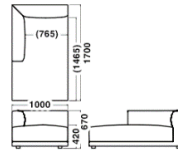

Specification

Body : Fabric or Leather

Legs : Wood (Pine)

Warranty

1year

Dimensions

2seater Large With-arm
W 2200 × D 1000 × H 670

2.5seater With-arm
W 2400 × D 1000 × H 670

2seater Small End(L/R)
W 2000 × D 1000 × H 670

2seater Large No-arm
W 2200 × D 1000 × H 670

2seater Small No-arm
W 2000 × D 1000 × H 670

1seater End(L/R)
W 1100 × D 1000 × H 670

1seater Corner
W 1000 × D 1000 × H 670

1seater No-arm
W 1000 × D 1000 × H 670

Ottoman
W 1000 × D 1000 × H 420

Chaiselong Cou (L/R)
W 1000 × D 1700 × H 670

Chaiselong Cou No-arm
W 1000 × D 1700 × H 670

2 Seater			1 Seater		
W 2400 × D 1000 × H 670	W 2200 × D 1000 × H 670	W 2000 × D 1000 × H 670	W 1100 × D 1000 × H 670	W 1000 × D 1000 × H 670	W 1000 × D 1700 × H 670
 2.5seater With-arm ¥768,000~964,000	 2seater Large With-arm ¥718,000~904,000				
		 2seater Small End-L/R ¥568,000~706,000	 1seater End-L/R ¥369,000~469,000	 1seater Corner ¥383,000~476,000	 Chaiselong Cou L/R ¥473,000~588,000
	 2seater Large No-arm ¥562,000~689,000	 2seater Small No-arm ¥539,000~657,000		 1seater No-arm ¥348,000~421,000	 Chaiselong Cou No-arm ¥433,000~526,000
				 Ottoman ¥229,000~278,000	

Specification

Body : Fabric or Leather

Legs : Wood (Pine)

Warranty

1 year

Dimensions

2seater Large With-arm
W 2200 × D 1000 × H 670

2.5seater With-arm
W 2400 × D 1000 × H 670