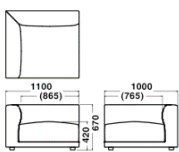

Specification

Body : Fabric or Leather

Legs : Wood (Pine)

Warranty

1year

Dimensions

2seater Large With-arm
W 2200 × D 1000 × H 670

2.5seater With-arm
W 2400 × D 1000 × H 670

Specification

Body : Fabric or Leather

Legs : Wood (Pine)

Warranty

1 year

Dimensions

2seater Large With-arm
W 2200 × D 1000 × H 670

2.5seater With-arm
W 2400 × D 1000 × H 670

2seater Small End(L/R)
W 2000 × D 1000 × H 670

2seater Large No-arm
W 2200 × D 1000 × H 670

2seater Small No-arm
W 2000 × D 1000 × H 670

1seater End(L/R)
W 1100 × D 1000 × H 670

1seater Corner
W 1000 × D 1000 × H 670

1seater No-arm
W 1000 × D 1000 × H 670

Ottoman
W 1000 × D 1000 × H 420

Chaiselong Cou (L/R)
W 1000 × D 1700 × H 670

Chaiselong Cou No-arm
W 1000 × D 1700 × H 670

2 Seater			1 Seater		
W 2400 × D 1000 × H 670	W 2200 × D 1000 × H 670	W 2000 × D 1000 × H 670	W 1100 × D 1000 × H 670	W 1000 × D 1000 × H 670	W 1000 × D 1700 × H 670
 2.5seater With-arm ¥768,000~964,000	 2seater Large With-arm ¥718,000~904,000				
		 2seater Small End-L/R ¥568,000~706,000	 1seater End-L/R ¥369,000~469,000	 1seater Corner ¥383,000~476,000	 Chaiselong Cou L/R ¥473,000~588,000
	 2seater Large No-arm ¥562,000~689,000	 2seater Small No-arm ¥539,000~657,000		 1seater No-arm ¥348,000~421,000	 Chaiselong Cou No-arm ¥433,000~526,000
				 Ottoman ¥229,000~278,000	