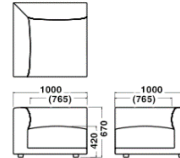

Specification

Body : Fabric or Leather

Legs : Wood (Pine)

Warranty

1year

Dimensions

2seater Large With-arm
W 2200 × D 1000 × H 670

2.5seater With-arm
W 2400 × D 1000 × H 670

2seater Small End(L/R)
W 2000 × D 1000 × H 670

2seater Large No-arm
W 2200 × D 1000 × H 670

2seater Small No-arm
W 2000 × D 1000 × H 670

1seater End(L/R)
W 1100 × D 1000 × H 670

1seater Corner
W 1000 × D 1000 × H 670

1seater No-arm
W 1000 × D 1000 × H 670

Ottoman
W 1000 × D 1000 × H 420

Chaiselong Cou (L/R)
W 1000 × D 1700 × H 670

Chaiselong Cou No-arm
W 1000 × D 1700 × H 670

2 Seater			1 Seater		
W 2400 × D 1000 × H 670	W 2200 × D 1000 × H 670	W 2000 × D 1000 × H 670	W 1100 × D 1000 × H 670	W 1000 × D 1000 × H 670	W 1000 × D 1700 × H 670
 2.5seater With-arm ¥768,000~964,000	 2seater Large With-arm ¥718,000~904,000				
		 2seater Small End-L/R ¥568,000~706,000	 1seater End-L/R ¥369,000~469,000	 1seater Corner ¥383,000~476,000	 Chaiselong Cou L/R ¥473,000~588,000
	 2seater Large No-arm ¥562,000~689,000	 2seater Small No-arm ¥539,000~657,000		 1seater No-arm ¥348,000~421,000	 Chaiselong Cou No-arm ¥433,000~526,000
				 Ottoman ¥229,000~278,000	

Specification

Body : Fabric or Leather

Legs : Wood (Pine)

Warranty

1 year

Dimensions

2seater Large With-arm
W 2200 × D 1000 × H 670

2.5seater With-arm
W 2400 × D 1000 × H 670