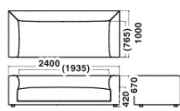

Specification

Body : Fabric or Leather

Legs : Wood (Pine)

Warranty

1year

Dimensions

2seater Large With-arm
W 2200 × D 1000 × H 670

2.5seater With-arm
W 2400 × D 1000 × H 670

2seater Small End(L/R)
W 2000 × D 1000 × H 670

2seater Large No-arm
W 2200 × D 1000 × H 670

2seater Small No-arm
W 2000 × D 1000 × H 670

1seater End(L/R)
W 1100 × D 1000 × H 670

1seater Corner
W 1000 × D 1000 × H 670

1seater No-arm
W 1000 × D 1000 × H 670

Ottoman
W 1000 × D 1000 × H 420

Chaiselong Cou (L/R)
W 1000 × D 1700 × H 670

Chaiselong Cou No-arm
W 1000 × D 1700 × H 670

2 Seater			1 Seater		
W 2400 × D 1000 × H 670	W 2200 × D 1000 × H 670	W 2000 × D 1000 × H 670	W 1100 × D 1000 × H 670	W 1000 × D 1000 × H 670	W 1000 × D 1700 × H 670
 2.5seater With-arm ¥768,000~964,000	 2seater Large With-arm ¥718,000~904,000				
		 2seater Small End-L/R ¥568,000~706,000	 1seater End-L/R ¥369,000~469,000	 1seater Corner ¥383,000~476,000	 Chaiselong Cou L/R ¥473,000~588,000
	 2seater Large No-arm ¥562,000~689,000	 2seater Small No-arm ¥539,000~657,000		 1seater No-arm ¥348,000~421,000	 Chaiselong Cou No-arm ¥433,000~526,000
				 Ottoman ¥229,000~278,000	

Specification

Body : Fabric or Leather

Legs : Wood (Pine)

Warranty

1 year

Dimensions

2seater Large With-arm
W 2200 × D 1000 × H 670

2.5seater With-arm
W 2400 × D 1000 × H 670