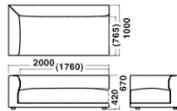

Specification

Body : Fabric or Leather

Legs : Wood (Pine)

Warranty

1year

Dimensions

2seater Large With-arm
W 2200 × D 1000 × H 670

2.5seater With-arm
W 2400 × D 1000 × H 670

Specification

Body : Fabric or Leather

Legs : Wood (Pine)

Warranty

1 year

Dimensions

2seater Large With-arm
W 2200 × D 1000 × H 670

2.5seater With-arm
W 2400 × D 1000 × H 670

2seater Small End(L/R)
W 2000 × D 1000 × H 670

2seater Large No-arm
W 2200 × D 1000 × H 670

2seater Small No-arm
W 2000 × D 1000 × H 670

1seater End(L/R)
W 1100 × D 1000 × H 670

1seater Corner
W 1000 × D 1000 × H 670

1seater No-arm
W 1000 × D 1000 × H 670

Ottoman
W 1000 × D 1000 × H 420

Chaiselong Cou (L/R)
W 1000 × D 1700 × H 670

Chaiselong Cou No-arm
W 1000 × D 1700 × H 670

2 Seater			1 Seater		
W 2400 × D 1000 × H 670	W 2200 × D 1000 × H 670	W 2000 × D 1000 × H 670	W 1100 × D 1000 × H 670	W 1000 × D 1000 × H 670	W 1000 × D 1700 × H 670
 2.5seater With-arm ¥768,000~964,000	 2seater Large With-arm ¥718,000~904,000				
		 2seater Small End-L/R ¥568,000~706,000	 1seater End-L/R ¥369,000~469,000	 1seater Corner ¥383,000~476,000	 Chaiselong Cou L/R ¥473,000~588,000
	 2seater Large No-arm ¥562,000~689,000	 2seater Small No-arm ¥539,000~657,000		 1seater No-arm ¥348,000~421,000	 Chaiselong Cou No-arm ¥433,000~526,000
				 Ottoman ¥229,000~278,000	