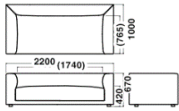

Specification

Body : Fabric or Leather

Legs : Wood (Pine)

Warranty

1year

Dimensions

2seater Large With-arm
W 2200 × D 1000 × H 670

2.5seater With-arm
W 2400 × D 1000 × H 670

2seater Small End(L/R)
W 2000 × D 1000 × H 670

2seater Large No-arm
W 2200 × D 1000 × H 670

2seater Small No-arm
W 2000 × D 1000 × H 670

1seater End(L/R)
W 1100 × D 1000 × H 670

1seater Corner
W 1000 × D 1000 × H 670

1seater No-arm
W 1000 × D 1000 × H 670

Ottoman
W 1000 × D 1000 × H 420

Chaiselong Cou (L/R)
W 1000 × D 1700 × H 670

Chaiselong Cou No-arm
W 1000 × D 1700 × H 670

2 Seater			1 Seater		
W 2400 × D 1000 × H 670	W 2200 × D 1000 × H 670	W 2000 × D 1000 × H 670	W 1100 × D 1000 × H 670	W 1000 × D 1000 × H 670	W 1000 × D 1700 × H 670
 2.5seater With-arm ¥768,000~964,000	 2seater Large With-arm ¥718,000~904,000				
		 2seater Small End-L/R ¥568,000~706,000	 1seater End-L/R ¥369,000~469,000	 1seater Corner ¥383,000~476,000	 Chaiselong Cou L/R ¥473,000~588,000
	 2seater Large No-arm ¥562,000~689,000	 2seater Small No-arm ¥539,000~657,000		 1seater No-arm ¥348,000~421,000	 Chaiselong Cou No-arm ¥433,000~526,000
				 Ottoman ¥229,000~278,000	

Specification

Body : Fabric or Leather

Legs : Wood (Pine)

Warranty

1 year

Dimensions

2seater Large With-arm
W 2200 × D 1000 × H 670

2.5seater With-arm
W 2400 × D 1000 × H 670