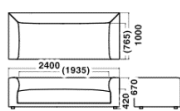

Specification

Body : Fabric or Leather

Legs : Wood (Pine)

Warranty

1 year

Dimensions

2seater Large With-arm
W 2200 × D 1000 × H 670

2.5seater With-arm
W 2400 × D 1000 × H 670

2seater Small End(L/R)
W 2000 × D 1000 × H 670

2seater Large No-arm
W 2200 × D 1000 × H 670

2seater Small No-arm
W 2000 × D 1000 × H 670

1seater End(L/R)
W 1100 × D 1000 × H 670

1seater Corner
W 1000 × D 1000 × H 670

1seater No-arm
W 1000 × D 1000 × H 670

Ottoman
W 1000 × D 1000 × H 420

Chaiselong Cou (L/R)
W 1000 × D 1700 × H 670

Chaiselong Cou No-arm
W 1000 × D 1700 × H 670

2 Seater			1 Seater		
W 2400 × D 1000 × H 670	W 2200 × D 1000 × H 670	W 2000 × D 1000 × H 670	W 1100 × D 1000 × H 670	W 1000 × D 1000 × H 670	W 1000 × D 1700 × H 670
 2.5seater With-arm ¥768,000~964,000	 2seater Large With-arm ¥718,000~904,000				
		 2seater Small End-L/R ¥568,000~706,000	 1seater End-L/R ¥369,000~469,000	 1seater Corner ¥383,000~476,000	 Chaiselong Cou L/R ¥473,000~588,000
	 2seater Large No-arm ¥562,000~689,000	 2seater Small No-arm ¥539,000~657,000		 1seater No-arm ¥348,000~421,000	 Chaiselong Cou No-arm ¥433,000~526,000
				 Ottoman ¥229,000~278,000	