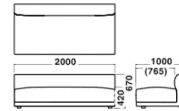

2seater Small No-arm
W 2000 × D 1000 × H 670