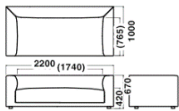

Specification

Body : Fabric or Leather

Legs : Wood (Pine)

Warranty

1 year

Dimensions

2seater Large With-arm
W 2200 × D 1000 × H 670

2.5seater With-arm
W 2400 × D 1000 × H 670

2seater Small End(L/R)
W 2000 × D 1000 × H 670

2seater Large No-arm
W 2200 × D 1000 × H 670

2seater Small No-arm
W 2000 × D 1000 × H 670

1seater End(L/R)
W 1100 × D 1000 × H 670

1seater Corner
W 1000 × D 1000 × H 670

1seater No-arm
W 1000 × D 1000 × H 670

Ottoman
W 1000 × D 1000 × H 420

Chaiselong Cou (L/R)
W 1000 × D 1700 × H 670

Chaiselong Cou No-arm
W 1000 × D 1700 × H 670

2 Seater			1 Seater		
W 2400 × D 1000 × H 670	W 2200 × D 1000 × H 670	W 2000 × D 1000 × H 670	W 1100 × D 1000 × H 670	W 1000 × D 1000 × H 670	W 1000 × D 1700 × H 670
 2.5seater With-arm ¥768,000~964,000	 2seater Large With-arm ¥718,000~904,000				
		 2seater Small End-L/R ¥568,000~706,000	 1seater End-L/R ¥369,000~469,000	 1seater Corner ¥383,000~476,000	 Chaiselong Cou L/R ¥473,000~588,000
	 2seater Large No-arm ¥562,000~689,000	 2seater Small No-arm ¥539,000~657,000		 1seater No-arm ¥348,000~421,000	 Chaiselong Cou No-arm ¥433,000~526,000
				 Ottoman ¥229,000~278,000	