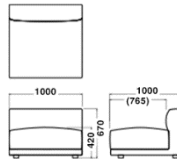

Specification

Body : Fabric or Leather

Legs : Wood (Pine)

Warranty

1year

Dimensions

2seater Large With-arm
W 2200 × D 1000 × H 670

2.5seater With-arm
W 2400 × D 1000 × H 670

Specification

Body : Fabric or Leather

Legs : Wood (Pine)

Warranty

1 year

Dimensions

2seater Large With-arm
W 2200 × D 1000 × H 670

2.5seater With-arm
W 2400 × D 1000 × H 670

2seater Small End(L/R)
W 2000 × D 1000 × H 670

2seater Large No-arm
W 2200 × D 1000 × H 670

2seater Small No-arm
W 2000 × D 1000 × H 670

1seater End(L/R)
W 1100 × D 1000 × H 670

1seater Corner
W 1000 × D 1000 × H 670

1seater No-arm
W 1000 × D 1000 × H 670

Ottoman
W 1000 × D 1000 × H 420

Chaiselong Cou (L/R)
W 1000 × D 1700 × H 670

Chaiselong Cou No-arm
W 1000 × D 1700 × H 670

2 Seater			1 Seater		
W 2400 × D 1000 × H 670	W 2200 × D 1000 × H 670	W 2000 × D 1000 × H 670	W 1100 × D 1000 × H 670	W 1000 × D 1000 × H 670	W 1000 × D 1700 × H 670
 2.5seater With-arm ¥768,000~964,000	 2seater Large With-arm ¥718,000~904,000				
		 2seater Small End-L/R ¥568,000~706,000	 1seater End-L/R ¥369,000~469,000	 1seater Corner ¥383,000~476,000	 Chaiselong Cou L/R ¥473,000~588,000
	 2seater Large No-arm ¥562,000~689,000	 2seater Small No-arm ¥539,000~657,000		 1seater No-arm ¥348,000~421,000	 Chaiselong Cou No-arm ¥433,000~526,000
				 Ottoman ¥229,000~278,000	