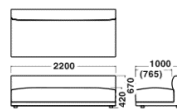

Specification

Body : Fabric or Leather

Legs : Wood (Pine)

Warranty

1 year

Dimensions

2seater Large With-arm
W 2200 × D 1000 × H 670

2.5seater With-arm
W 2400 × D 1000 × H 670

2seater Small End(L/R)
W 2000 × D 1000 × H 670

2seater Large No-arm
W 2200 × D 1000 × H 670

2seater Small No-arm
W 2000 × D 1000 × H 670

1seater End(L/R)
W 1100 × D 1000 × H 670

1seater Corner
W 1000 × D 1000 × H 670