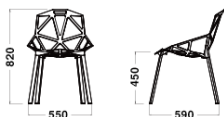

Dimensions & Weight

W550xD590xH820/
SH450/4.3kg