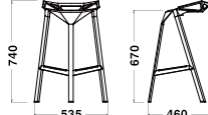

Dimensions & Weight

W550xD590xH820/
SH450/4.3kg

W535xD460xH740/
SH670/4.5kg

W560xD475xH840/
SH770/5.0kg

Specification

Body/Legs :
Aluminum

Cushion :
EPS +
Fabric or Leather

Warranty