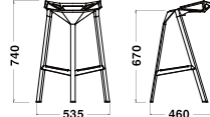

W535xD460xH740/
SH670/4.5kg