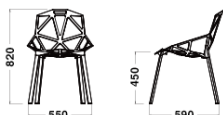

Dimensions & Weight

W550xD590xH820/
SH450/4.3kg

W535xD460xH740/
SH670/4.5kg

W560xD475xH840/
SH770/5.0kg

Specification

Body/Legs :
Aluminum

Cushion :
EPS +
Fabric or Leather

Warranty