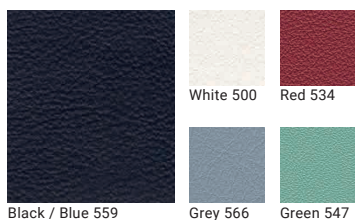

MATTIAZZI • SOLO

Chair

Body (Wood)

Leather (Sweet Leather)

Stool

- H675
- H775

Seat • Leg (Wood)

Footring (Steel)