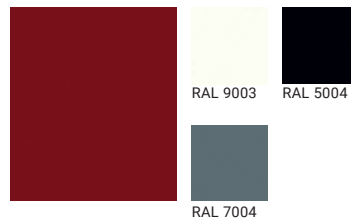

MATTIAZZI • SOLO

Chair

Body (Wood)

Leather (Sweet Leather)

Stool

- H675
- H775

Seat • Leg (Wood)

Footring (Steel)