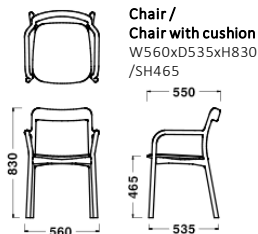

Chair /
Chair with cushion
W560xD535xH830
/SH465

Stool (H750) /
Stool with cushion
W400xD415xH830
/SH750

Stool (H650) /
Stool with cushion
W390xD400xH770
/SH650

Specification

Body : Wood
Seat : Fabric

Warranty

Chair ¥169,000~

Stool (SH650)
¥116,000~

Stool (SH750)
¥117,000~

※ Prices are subject to change without prior notice. All prices exclude VAT.

Color & Material

Chair/Stool Body (Wood)

White (Ash)
RAL 9003

Black (Ash)
RAL 9005

Dimensions

Chair /
Chair with cushion
W560xD535xH830
/SH465

Stool (H750) /
Stool with cushion
W400xD415xH830
/SH750

Stool (H650) /
Stool with cushion
W390xD400xH770
/SH650

Specification

Body : Wood
Seat : Fabric