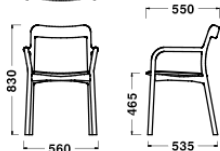

Chair ¥169,000～

Stool(SH650)
¥116,000～

Stool(SH750)
¥117,000～

※表示価格は、メーカー希望小売価格(税抜)です。お買い上げの際には、別途消費税がかかります。

Color & Material

Chair/Stool Body (Wood)

White (Ash)
RAL 9003

Black (Ash)
RAL 9005

Chair /
Chair with cushion
W560xD535xH830
/SH465

Stool (H750) /
Stool with cushion
W400xD415xH830
/SH750

Stool (H650) /
Stool with cushion
W390xD400xH770
/SH650

Specification

Body : Wood
Seat : Fabric

Warranty

Dimensions

Chair /
Chair with cushion
W560xD535xH830
/SH465

Stool (H750) /
Stool with cushion
W400xD415xH830
/SH750

Stool (H650) /
Stool with cushion
W390xD400xH770
/SH650

Specification

Body : Wood
Seat : Fabric