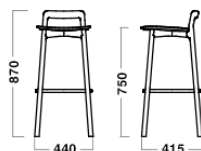

Chair ¥169,000～

Stool(SH650)
¥116,000～

Stool(SH750)
¥117,000～

※表示価格は、メーカー希望小売価格(税抜)です。お買い上げの際には、別途消費税がかかります。

Color & Material

Chair/Stool Body (Wood)

White (Ash)
RAL 9003

Black (Ash)
RAL 9005

Chair /
Chair with cushion
W560xD535xH830
/SH465

Stool (H750) /
Stool with cushion
W400xD415xH830
/SH750

Stool (H650) /
Stool with cushion
W390xD400xH770
/SH650

Specification

Body : Wood
Seat : Fabric

Warranty

Dimensions

Chair /
Chair with cushion
W560xD535xH830
/SH465

Stool (H750) /
Stool with cushion
W400xD415xH830
/SH750

Stool (H650) /
Stool with cushion
W390xD400xH770
/SH650

Specification

Body : Wood
Seat : Fabric