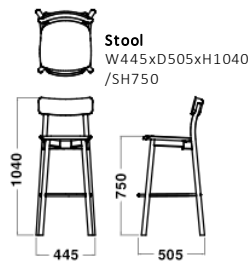

Dimensions

Specification

Body : Wood
Seat : Fabric

Warranty

1 year