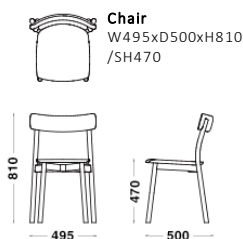

Dimensions

Specification

Body : Wood
Seat : Fabric

Warranty

1 year

MATTIAZZI - CHIARO

Designer:
LEON RANSMEIER

THIS DESIGN FLIRTS WITH NOTIONS OF AN ARCHETYPE TO CREATE WHAT SEEMS TO BE AN ORDINARY DESIGN THAT IS BOTH VISUALLY AND PHYSICALLY COMFORTABLE IN MANY DIFFERENT ENVIRONMENTS. THE CONNECTIONS BETWEEN THE PARTS ARE DIRECT AND UNCOMPLICATED, AND THE STRUCTURE UNDER THE SEAT (PERHAPS THE MOST UNIQUE ASPECT OF THE DESIGN) EVOLVED FROM AN INTENTION TO SIMPLIFY THE JOINERY WHILE REDUCING THE TOTAL NUMBER OF PARTS.