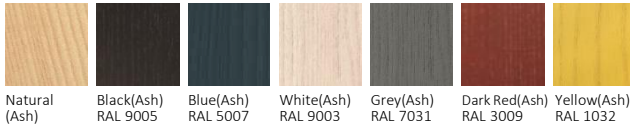

Natural (Ash) Black (Ash) RAL 9005 Blue (Ash) RAL 5007 White (Ash) RAL 9003 Grey (Ash) RAL 7031 Dark Red (Ash) RAL 3009 Yellow (Ash) RAL 1032

Fabric (Roshi / Novnm)

AZUR KIES MAGENTA SNOW AMUR

※海外張地を使用しているため色合いや風合いが製品ごとに異なったり、色移りや一般的な張り地とは異なる経年変化をする場合があります。クッションは、取り外しできません。

CHIARO COMES WITH AND WITHOUT ARMRESTS AND BOTH VERSIONS STACK FOR MORE EFFICIENT SHIPPING AND STORAGE. THE CHAIRS ARE AVAILABLE NATURALLY FINISHED IN OAK AND IN ASH, AS WELL AS IN WHITE, GREY, RED, BLUE, YELLOW, AND BLACK STAINED ASH.

Chair

Body (Wood)

Natural (Ash)

Black(Ash)
RAL 9005

Blue(Ash)
RAL 5007

White(Ash)
RAL 9003

Grey(Ash)
RAL 7031

Dark Red(Ash)
RAL 3009