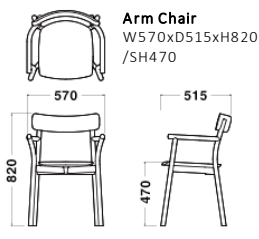

Dimensions

Specification

Body : Wood
Seat : Fabric

Warranty

1 year

MATTIAZZI - CHIARO

Designer:
LEON RANSMEIER

THIS DESIGN FLIRTS WITH NOTIONS OF AN ARCHETYPE TO CREATE WHAT SEEMS TO BE AN ORDINARY DESIGN THAT IS BOTH VISUALLY AND PHYSICALLY COMFORTABLE IN MANY DIFFERENT ENVIRONMENTS. THE CONNECTIONS BETWEEN THE PARTS ARE DIRECT AND UNCOMPLICATED, AND THE STRUCTURE UNDER THE SEAT (PERHAPS THE MOST UNIQUE ASPECT OF THE DESIGN) EVOLVED FROM AN INTENTION TO SIMPLIFY THE JOINERY WHILE REDUCING THE TOTAL NUMBER OF PARTS.