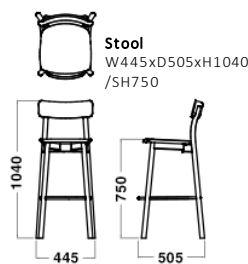

Dimensions

Specification

Body : Wood
Seat : Fabric

Warranty

1 year