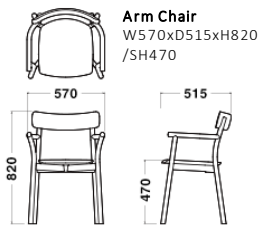

Dimensions

Specification

Body : Wood
Seat : Fabric

Warranty

1 year