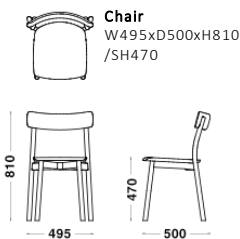

Dimensions

Specification

Body : Wood
Seat : Fabric

Warranty

1 year