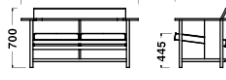

Bench 2seater (SH445)
W1400xD655xH700/SH445