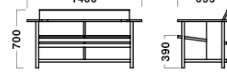

Bench 2seater (SH390)
W1400xD655xH700/SH390

Specification

Body : Wood,
Leather

Warranty

1 year