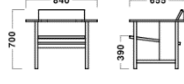

Dimensions

Bench 1seater (SH445)
W840xD655xH700/SH445

Bench 1seater (SH390)
W840xD655xH700/SH390

Bench 2seater (SH445)
W1400xD655xH700/SH445

Bench 2seater (SH390)
W1400xD655xH700/SH390

Specification

Body : Wood,
Leather