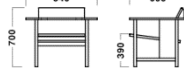

MARRONE

※Color transfer may occur in some cases as well as varying degree of color fastness compared to other textiles. The shade and look of finished product may vary.

Dimensions

Bench 1seater (SH445)
W840xD655xH700/SH445