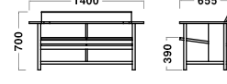

Dimensions

Bench 1seater (SH445)
W840xD655xH700/SH445

Bench 1seater (SH390)
W840xD655xH700/SH390

Bench 2seater (SH445)
W1400xD655xH700/SH445

Bench 2seater (SH390)
W1400xD655xH700/SH390

Specification

Body : Wood,
Leather