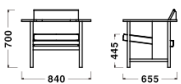

Dimensions

Bench 1seater (SH445)
W840xD655xH700/SH445

Bench 1seater (SH390)
W840xD655xH700/SH390

Bench 2seater (SH445)
W1400xD655xH700/SH445

Bench 2seater (SH390)
W1400xD655xH700/SH390

Specification

Body : Wood,
Leather