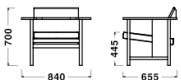

Dimensions

Bench 1seater (SH445)
W840xD655xH700/SH445

Bench 1seater (SH390)
W840xD655xH700/SH390

Bench 2seater (SH445)
W1400xD655xH700/SH445

Bench 2seater (SH390)
W1400xD655xH700/SH390

Specification

Body : Wood,
Leather

MARRONE

※Color transfer may occur in some cases as well as varying degree of color fastness compared to other textiles. The shade and look of finished product may vary.

Dimensions

Bench 1seater (SH445)
W840xD655xH700/SH445