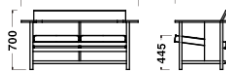

Dimensions

Bench 1seater (SH445)
W840xD655xH700/SH445

Bench 1seater (SH390)
W840xD655xH700/SH390

Bench 2seater (SH445)
W1400xD655xH700/SH445

Bench 2seater (SH390)
W1400xD655xH700/SH390

Specification

Body : Wood,
Leather