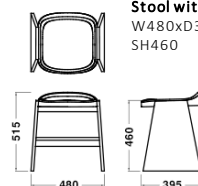

## Dimensions

## Dimensions

Chair (SH465) / Chair with cushion W490xD470xH795/ SH465

Stool (SH460) / Stool with cushion W480xD395xH515/ SH460