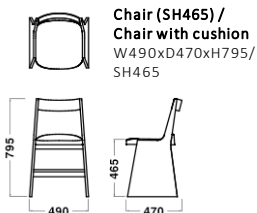

## Dimensions

## Dimensions

Chair (SH465) / Chair with cushion W490xD470xH795/ SH465

Stool (SH460) / Stool with cushion W480xD395xH515/ SH460