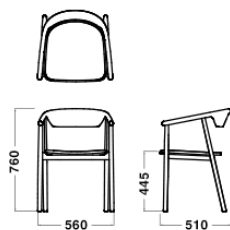

Dimensions

Chair (SH445)/
Chair with cushion
W560xD510xH760/SH445

Specification

Body : Wood

Seat : Leather or
Fabric

Warranty

1 year

MATTIAZZI • LEVA

Dimensions

Chair (SH445)/
Chair with cushion
W560xD510xH760/SH445

Specification

Body : Wood

Seat : Leather or
Fabric

Warranty

1 year