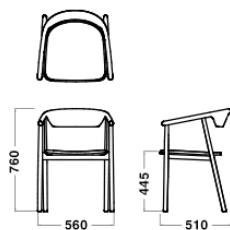

Dimensions

Chair (SH445)/
Chair with cushion
W560xD510xH760/SH445

Specification

Body : Wood

Seat : Leather or
Fabric

Warranty

1 year

MATTIAZZI • LEVA

Envy Black
20321

Fabric (Kvadrat)

Steelcuttrio3
0105

※Color transfer may occur in some cases as well as varying degree of color fastness compared to other textiles. The shade and look of finished product may vary.

Dimensions

Chair (SH445)/
Chair with cushion
W560xD510xH760/SH445

Specification

Body : Wood

Seat : Leather or
Fabric

Warranty

1 year