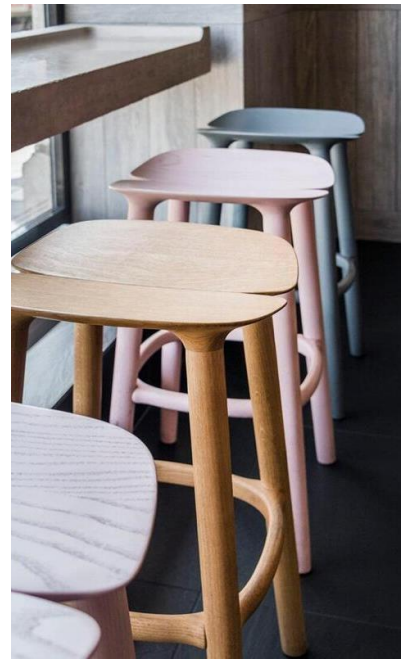

Stool
W390xD410x
H450mm

Table
Φ650xH730mm

Table
W650xD650x
H730mm

Specification

Body:
Wood(Ash)

Warranty

1year

MATTIAZZI - OSSO