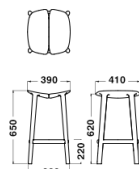

Blue (Ash)
RAL 5008

Gray (Ash)
RAL 7031

Pink (Ash)
WCP 157

Natural (Ash)

Dimension

Chair
W440xD490xH770
/SH460mm

Stool
W410xD410x
H750mm

Stool
W390xD410x
H650mm

Stool
W390xD410x
H450mm

Table
Φ650xH730mm

Table
W650xD650x
H730mm

Specification

Body:
Wood(Ash)

Warranty

1year

MATTIAZZI - OSSO

Stool
W410xD410x
H750mm

Stool
W390xD410x
H650mm

Stool
W390xD410x
H450mm

Table
Φ650xH730mm

Table
W650xD650x
H730mm

Specification

Body:
Wood(Ash)

Warranty