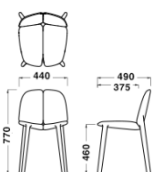

Blue (Ash)
RAL 5008

Gray (Ash)
RAL 7031

Pink (Ash)
WCP 157

Natural (Ash)

Dimension

Chair
W440xD490xH770
/SH460mm

Stool
W410xD410x
H750mm

Stool
W390xD410x
H650mm

Stool
W390xD410x
H450mm

Table
Φ650xH730mm

Table
W650xD650x
H730mm

Specification

Body:
Wood(Ash)

Warranty

1year

MATTIAZZI - OSSO

White (Ash)
RAL 9003

Black (Ash)
RAL 9005

Blue (Ash)
RAL 5008

Gray (Ash)
RAL 7031

Pink (Ash)
WCP 157

Natural (Ash)

Dimension

Chair
W440xD490xH770
/SH460mm

Stool
W410xD410x
H750mm

Stool
W390xD410x
H650mm

Stool
W390xD410x
H450mm

Table
Φ650xH730mm

Table
W650xD650x
H730mm

Specification

Body:
Wood(Ash)

Warranty