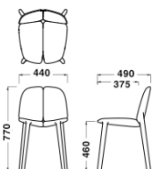

Blue (Ash)
RAL 5008

Gray (Ash)
RAL 7031

Pink (Ash)
WCP 157

Natural (Ash)

Dimension

Chair
W440xD490xH770
/SH460mm

Stool
W410xD410x
H750mm

Stool
W390xD410x
H650mm

Stool
W390xD410x
H450mm

Table
Φ650xH730mm

Table
W650xD650x
H730mm

Specification

Body:
Wood(Ash)

Warranty

1year

MATTIAZZI - OSSO

Stool
W410xD410x
H750mm

Stool
W390xD410x
H650mm

Stool
W390xD410x
H450mm

Table
Φ650xH730mm

Table
W650xD650x
H730mm

Specification

Body:
Wood(Ash)

Warranty