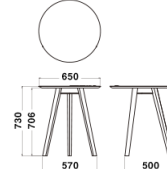

Blue (Ash)
RAL 5008

Gray (Ash)
RAL 7031

Pink (Ash)
WCP 157

Natural (Ash)

Dimension

Chair
W440xD490xH770
/SH460mm

Stool
W410xD410x
H750mm

Stool
W390xD410x
H650mm

Stool
W390xD410x
H450mm

Table
Φ650xH730mm

Table
W650xD650x
H730mm

Specification

Body:
Wood(Ash)

Warranty

1year

MATTIAZZI - OSSO

Stool
W410xD410x
H750mm

Stool
W390xD410x
H650mm

Stool
W390xD410x
H450mm

Table
Φ650xH730mm

Table
W650xD650x
H730mm

Specification

Body:
Wood(Ash)

Warranty