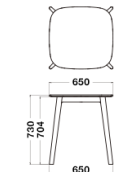

Stool
W390xD410x
H450mm

Table
Φ650xH730mm

Table
W650xD650x
H730mm

Specification

Body:
Wood(Ash)

Warranty

1year

MATTIAZZI - OSSO

White (Ash)
RAL 9003

Black (Ash)
RAL 9005

Blue (Ash)
RAL 5008

Gray (Ash)
RAL 7031

Pink (Ash)
WCP 157

Natural (Ash)

Dimension

Chair
W440xD490xH770
/SH460mm

Stool
W410xD410x
H750mm

Stool
W390xD410x
H650mm

Stool
W390xD410x
H450mm

Table
Φ650xH730mm

Table
W650xD650x
H730mm

Specification

Body:
Wood(Ash)

Warranty