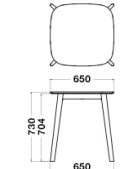

Blue (Ash)
RAL 5008

Gray (Ash)
RAL 7031

Pink (Ash)
WCP 157

Natural (Ash)

Dimension

Chair
W440xD490xH770
/SH460mm

Stool
W410xD410x
H750mm

Stool
W390xD410x
H650mm

Stool
W390xD410x
H450mm

Table
Φ650xH730mm

Table
W650xD650x
H730mm

Specification

Body:
Wood(Ash)

Warranty

1year

MATTIAZZI - OSSO

White (Ash)
RAL 9003

Black (Ash)
RAL 9005

Blue (Ash)
RAL 5008

Gray (Ash)
RAL 7031

Pink (Ash)
WCP 157

Natural (Ash)

Dimension

Chair
W440xD490xH770
/SH460mm

Stool
W410xD410x
H750mm

Stool
W390xD410x
H650mm

Stool
W390xD410x
H450mm

Table
Φ650xH730mm

Table
W650xD650x
H730mm

Specification

Body:
Wood(Ash)

Warranty