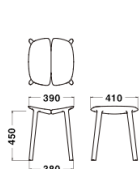

Blue (Ash)
RAL 5008

Gray (Ash)
RAL 7031

Pink (Ash)
WCP 157

Natural (Ash)

Dimension

Chair
W440xD490xH770
/SH460mm

Stool
W410xD410x
H750mm

Stool
W390xD410x
H650mm

Stool
W390xD410x
H450mm

Table
Φ650xH730mm

Table
W650xD650x
H730mm

Specification

Body:
Wood(Ash)

Warranty

1year

MATTIAZZI - OSSO

Stool
W410xD410x
H750mm

Stool
W390xD410x
H650mm

Stool
W390xD410x
H450mm

Table
Φ650xH730mm

Table
W650xD650x
H730mm

Specification

Body:
Wood(Ash)

Warranty