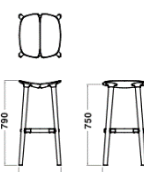

Stool
W390xD410x
H450mm

Table
Φ650xH730mm

Table
W650xD650x
H730mm

Specification

Body:
Wood(Ash)

Warranty

1year

MATTIAZZI - OSSO

White (Ash)
RAL 9003

Black (Ash)
RAL 9005

Blue (Ash)
RAL 5008

Gray (Ash)
RAL 7031

Pink (Ash)
WCP 157

Natural (Ash)

Dimension

Chair
W440xD490xH770
/SH460mm

Stool
W410xD410x
H750mm

Stool
W390xD410x
H650mm

Stool
W390xD410x
H450mm

Table
Φ650xH730mm

Table
W650xD650x
H730mm

Specification

Body:
Wood(Ash)

Warranty