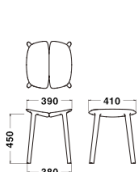

Stool
W390xD410x
H450mm

Table
Φ650xH730mm

Table
W650xD650x
H730mm

Specification

Body:
Wood(Ash)

Warranty

1year

MATTIAZZI - OSSO

White (Ash)
RAL 9003

Black (Ash)
RAL 9005

Blue (Ash)
RAL 5008

Gray (Ash)
RAL 7031

Pink (Ash)
WCP 157

Natural (Ash)

Dimension

Chair
W440xD490xH770
/SH460mm

Stool
W410xD410x
H750mm

Stool
W390xD410x
H650mm

Stool
W390xD410x
H450mm

Table
Φ650xH730mm

Table
W650xD650x
H730mm

Specification

Body:
Wood(Ash)

Warranty