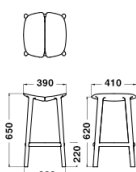

Blue (Ash)
RAL 5008

Gray (Ash)
RAL 7031

Pink (Ash)
WCP 157

Natural (Ash)

Dimension

Chair
W440xD490xH770
/SH460mm

Stool
W410xD410x
H750mm

Stool
W390xD410x
H650mm

Stool
W390xD410x
H450mm

Table
Φ650xH730mm

Table
W650xD650x
H730mm

Specification

Body:
Wood(Ash)

Warranty

1year

MATTIAZZI - OSSO

White (Ash)
RAL 9003

Black (Ash)
RAL 9005

Blue (Ash)
RAL 5008

Gray (Ash)
RAL 7031

Pink (Ash)
WCP 157

Natural (Ash)

Dimension

Chair
W440xD490xH770
/SH460mm

Stool
W410xD410x
H750mm

Stool
W390xD410x
H650mm

Stool
W390xD410x
H450mm

Table
Φ650xH730mm

Table
W650xD650x
H730mm

Specification

Body:
Wood(Ash)

Warranty