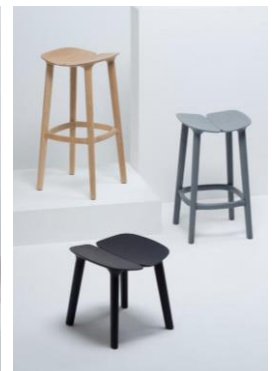

Table: ¥130,000 Chair ¥145,000

Chair ¥145,000

Stool SH750: ¥140,000
SH650: ¥129,000
SH450: ¥100,000

※Prices are subject to change without prior notice. All prices exclude VAT.

Color & Material

Body (Wood)

Green (Ash)
RAL 6003