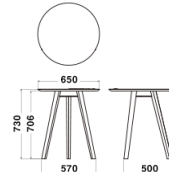

Stool
W390xD410x
H450mm

Table
Φ650xH730mm

Table
W650xD650x
H730mm

Specification

Body:
Wood(Ash)

Warranty

1year

MATTIAZZI - OSSO

White (Ash)
RAL 9003

Black (Ash)
RAL 9005

Blue (Ash)
RAL 5008

Gray (Ash)
RAL 7031

Pink (Ash)
WCP 157

Natural (Ash)

Dimension

Chair
W440xD490xH770
/SH460mm

Stool
W410xD410x
H750mm

Stool
W390xD410x
H650mm

Stool
W390xD410x
H450mm

Table
Φ650xH730mm

Table
W650xD650x
H730mm

Specification

Body:
Wood(Ash)

Warranty