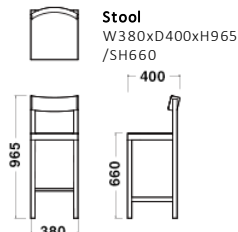

Dimensions

Specification

Chair/Stool
Body : Wood(Beech)

Chair/Stool (Upholstery)
Body : Wood(Oak)
Seat : Leather

Warranty

1 year