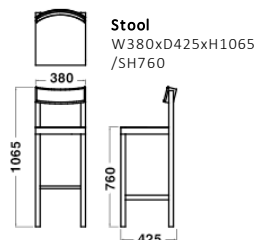

Dimensions

Specification

Chair/Stool
Body : Wood(Beech)

Chair/Stool (Upholstery)
Body : Wood(Oak)
Seat : Leather

Warranty

1 year