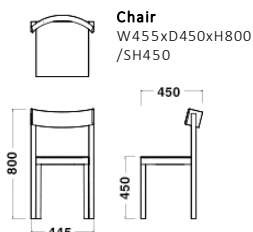

Dimensions

Specification

Chair/Stool
Body : Wood(Beech)

Chair/Stool (Upholstery)
Body : Wood(Oak)
Seat : Leather

Warranty

1 year