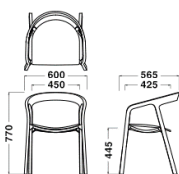

Stool (SH655)
W510xD450xH775/SH655mm

Stool (SH755)
W520xD485xH875/SH755mm

Specification

Body:
Wood (Ash)

Seat Upholstery:
Leather

Warranty

1 year

MATTIAZZI ■ SHE SAID

Dimensions

Chair
W600xD565xH770/SH445mm

Stool (SH655)
W510xD450xH775/SH655mm

Stool (SH755)
W520xD485xH875/SH755mm

Specification

Body:
Wood(Ash)

Seat Upholstery:
Leather

Warranty