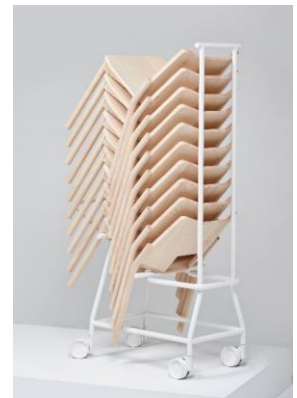

STACKABLE ON DOLLY 10
W500xD910xH1635
¥ 252,000

※Prices are subject to change without prior notice. All prices exclude VAT.

Color & Material

Chair

Body (Wood)

Natural (Ash) Black(Ash) RAL 9005 White(Ash) RAL 9003 Walnut Stained (Ash) Chestnut Stained (Ash) Red(Ash) RAL 2002 Green(Ash) RAL6007

Fabric (Rohi / Topia)

EBONY WALNUT MOON CHILI PALM

Dolly

Body

Black(Metal)

※ Color transfer may occur in some cases as well as varying degree of color fastness compared to other textiles. The shade and look of finished product may vary.