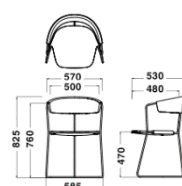

Dimensions

Horizontal Back
W670xD670xH825
/SH470mm

Sled Base
W585xD530xH825
/SH470mm

Stool
W440xD510xH785mm

Specification

Back・Seat : Wood(Ash)
Frame・Leg : Metal

Warranty

1year

Frame Leg(Metal)

Black

Dimensions

Horizontal Back
W670xD670xH825
/SH470mm

Sled Base
W585xD530xH825
/SH470mm

Stool
W440xD510xH785mm

Specification

Back・Seat : Wood(Ash)
Frame・Leg : Metal