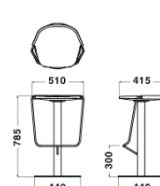

Dimensions

Horizontal Back
W670xD670xH825
/SH470mm

Sled Base
W585xD530xH825
/SH470mm

Stool
W440xD510xH785mm

Specification

Back・Seat : Wood(Ash)
Frame・Leg : Metal

Warranty

1year

Frame Leg(Metal)

Black

Dimensions

Horizontal Back
W670xD670xH825
/SH470mm

Sled Base
W585xD530xH825
/SH470mm

Stool
W440xD510xH785mm

Specification

Back・Seat : Wood(Ash)
Frame・Leg : Metal