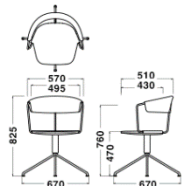

Dimensions

Horizontal Back
W670xD670xH825
/SH470mm

Sled Base
W585xD530xH825
/SH470mm

Stool
W440xD510xH785mm

Specification

Back・Seat : Wood(Ash)
Frame・Leg : Metal

Warranty

1year

Chair(Sled Base) ¥240,000 Chair(Horizontal Back) ¥280,000

Stool ¥194,000

※Prices are subject to change without prior notice. All prices exclude VAT.

Color & Material

Backrest Seat (Wood)

Natural(Ash)

Black(Ash)
RAL 9005

Frame Leg(Metal)

Black

Dimensions

Horizontal Back
W670xD670xH825
/SH470mm

Sled Base
W585xD530xH825
/SH470mm

Stool
W440xD510xH785mm

Specification

Back・Seat : Wood(Ash)
Frame・Leg : Metal