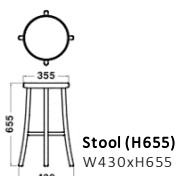

Natural (Ash)

Black (Ash)
RAL 9005

Red (Ash)
RAL 2002

Yellow (Ash)
RAL 1032

Neon Blue (Ash)

Dimensions

Specification

Body : Wood

Dimensions

Chair (SH465)
W420xD435xH780/
SH465

Stool (H765)
W430xH765

Stool (H655)
W430xH655

Stool (H435)
W430xH435

Specification

Body : Wood

Warranty