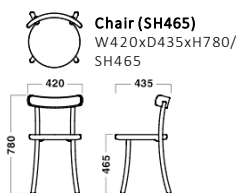

Natural (Ash)

Black (Ash)
RAL 9005

Red (Ash)
RAL 2002

Yellow (Ash)
RAL 1032

Neon Blue (Ash)

Dimensions

Specification

Body : Wood

Dimensions

Chair (SH465)
W420xD435xH780/
SH465

Stool (H765)
W430xH765

Stool (H655)
W430xH655

Stool (H435)
W430xH435

Specification

Body : Wood

Warranty