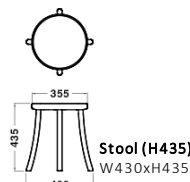

Dimensions

Chair (SH465)
W420xD435xH780/
SH465

Stool (H765)
W430xH765

Stool (H655)
W430xH655

Stool (H435)
W430xH435

Specification

Body : Wood

Warranty