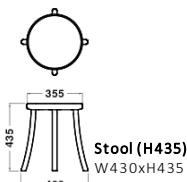

Natural (Ash)

Black (Ash)
RAL 9005

Red (Ash)
RAL 2002

Yellow (Ash)
RAL 1032

Neon Blue (Ash)

Dimensions

Specification

Body : Wood

Dimensions

Chair (SH465)
W420xD435xH780/
SH465

Stool (H765)
W430xH765

Stool (H655)
W430xH655

Stool (H435)
W430xH435

Specification

Body : Wood

Warranty