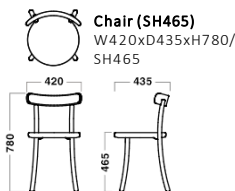

Dimensions

Chair (SH465)
W420xD435xH780/
SH465

Stool (H765)
W430xH765

Stool (H655)
W430xH655

Stool (H435)
W430xH435

Specification

Body : Wood

Warranty