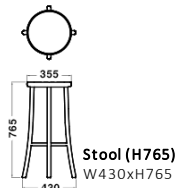

Dimensions

Chair (SH465)
W420xD435xH780/
SH465

Stool (H765)
W430xH765

Stool (H655)
W430xH655

Stool (H435)
W430xH435

Specification

Body : Wood

Warranty