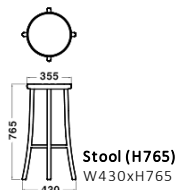

Natural (Ash)

Black (Ash)
RAL 9005

Red (Ash)
RAL 2002

Yellow (Ash)
RAL 1032

Neon Blue (Ash)

Dimensions

Specification

Body : Wood

Dimensions

Chair (SH465)
W420xD435xH780/
SH465

Stool (H765)
W430xH765

Stool (H655)
W430xH655

Stool (H435)
W430xH435

Specification

Body : Wood

Warranty