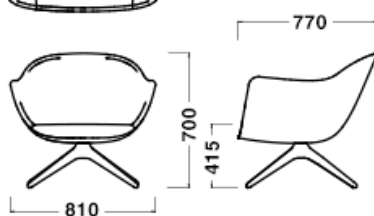

適度な背もたれの傾斜と幅広の座面によって、安定感のある座り心地を提供する「マッド」ラウンジチェア。身体を預ければ、優しく包まれるような感覚でおくつろぎいただけます。レッグの形状はシートの四隅から伸びるタイプと、シートの中から四方に広がる4つ脚タイプの2種類からお選びいただけます。

Dimensions

Chair 4-legs
W810 × D770 × H700/
SH415/20.0kg

Chair 4-legs swivel
W810 × D770 × H700/
SH415/26.0kg

Joker 4-legs swivel
W800 × D800 × H1085/
SH415/31.0kg

Specification

Body : Fabric or Leather
Legs : Wood or Aluminium

Warranty

1 year

Poliform POLIFORM-MAD

Designer : MARCEL WANDERS STUDIO

The "MAD LOUNGE CHAIR" gives a stable and comfortable sitting experience with the moderate slope of the back and wide seat. Just simply sitting on to the chair, one can feel being gentle enveloped. The leg shapes are available in two types, one which extends from the four corners of the seat, and the other that spreads out from the center of the seat to all the directions.

Dimensions

Chair 4-legs
W810 × D770 × H700/
SH415/20.0kg

Chair 4-legs swivel
W810 × D770 × H700/
SH415/26.0kg

Joker 4-legs swivel
W800 × D800 × H1085/
SH415/31.0kg

Specification

Body : Fabric or Leather
Legs : Wood or Aluminium