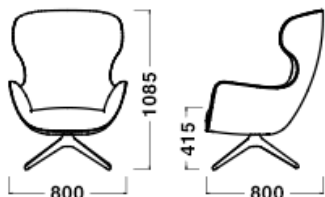

適度な背もたれの傾斜と幅広の座面によって、安定感のある座り心地を提供する「マッド」ラウンジチェア。身体を預ければ、優しく包まれるような感覚でおくつろぎいただけます。レッグの形状はシートの四隅から伸びるタイプと、シートの中から四方に広がる4つ脚タイプの2種類からお選びいただけます。

Dimensions

Chair 4-legs
W810 × D770 × H700/
SH415/20.0kg

Chair 4-legs swivel
W810 × D770 × H700/
SH415/26.0kg

Joker 4-legs swivel
W800 × D800 × H1085/
SH415/31.0kg

Specification

Body : Fabric or Leather
Legs : Wood or Aluminium

Warranty

1 year

Poliform POLIFORM-MAD

Designer : MARCEL WANDERS STUDIO

The "MAD LOUNGE CHAIR" gives a stable and comfortable sitting experience with the moderate slope of the back and wide seat. Just simply sitting on to the chair, one can feel being gentle enveloped. The leg shapes are available in two types, one which extends from the four corners of the seat, and the other that spreads out from the center of the seat to all the directions.

Dimensions

Chair 4-legs
W810 × D770 × H700/
SH415/20.0kg

Chair 4-legs swivel
W810 × D770 × H700/
SH415/26.0kg

Joker 4-legs swivel
W800 × D800 × H1085/
SH415/31.0kg

Specification

Body : Fabric or Leather
Legs : Wood or Aluminium