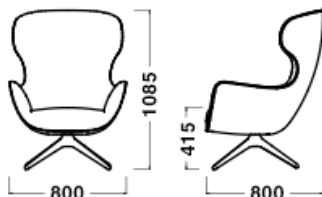

Dimensions

Chair 4-legs
W810 × D770 × H700/
SH415/20.0kg

Chair 4-legs swivel
W810 × D770 × H700/
SH415/26.0kg

Joker 4-legs swivel
W800 × D800 × H1085/
SH415/31.0kg

Specification

Body : Fabric or Leather
Legs : Wood or Aluminium