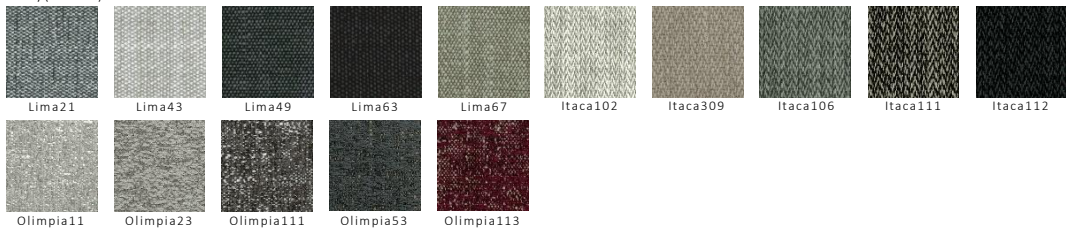

Color & Material

Chair

Body(Fabric)

Chair 4-legs type

Legs(Wood)

Chair swivel type

Legs(Aluminium)

※Color transfer may occur in some cases as well as varying degree of color fastness compared to other textiles. The shade and look of finished product may vary.