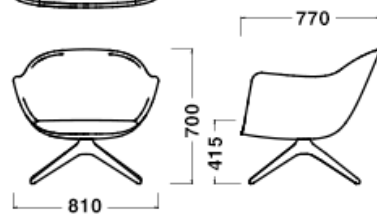

Poliform POLIFORM-MAD

Designer : MARCEL WANDERS STUDIO

The "MAD LOUNGE CHAIR" gives a stable and comfortable sitting experience with the moderate slope of the back and wide seat. Just simply sitting on to the chair, one can feel being gentle enveloped. The leg shapes are available in two types, one which extends from the four corners of the seat, and the other that spreads out from the center of the seat to all the directions.

Dimensions

Chair 4-legs
W810 × D770 × H700/
SH415/20.0kg

Chair 4-legs swivel
W810 × D770 × H700/
SH415/26.0kg

Joker 4-legs swivel
W800 × D800 × H1085/
SH415/31.0kg

Specification

Body : Fabric or Leather
Legs : Wood or Aluminium