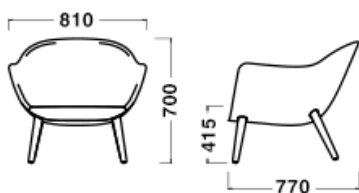

Chair 4-legs swivel
¥ 446,000

Joker 4-legs swivel
¥ 612,000

※表示価格は、メーカー希望小売価格(税抜)です。お買い上げの際には、別途消費税がかかります。

Color & Material

Chair

Body(Fabric)

Chair 4-legs type

Legs(Wood)

適度な背もたれの傾斜と幅広の座面によって、安定感のある座り心地を提供する「マッド」ラウンジチェア。身体を預ければ、優しく包まれるような感覚でおくつろぎいただけます。レッグの形状はシートの四隅から伸びるタイプと、シートの中から四方に広がる4つ脚タイプの2種類からお選びいただけます。

Dimensions

Chair 4-legs
W810 × D770 × H700/
SH415/20.0kg

Chair 4-legs swivel
W810 × D770 × H700/
SH415/26.0kg

Joker 4-legs swivel
W800 × D800 × H1085/
SH415/31.0kg

Specification

Body : Fabric or Leather
Legs : Wood or Aluminium

Warranty

1 year

Poliform POLIFORM-MAD

Designer : MARCEL WANDERS STUDIO

The "MAD LOUNGE CHAIR" gives a stable and comfortable sitting experience with the moderate slope of the back and wide seat. Just simply sitting on to the chair, one can feel being gentle enveloped. The leg shapes are available in two types, one which extends from the four corners of the seat, and the other that spreads out from the center of the seat to all the directions.

Dimensions

Chair 4-legs
W810 × D770 × H700/
SH415/20.0kg

Chair 4-legs swivel
W810 × D770 × H700/
SH415/26.0kg

Joker 4-legs swivel
W800 × D800 × H1085/
SH415/31.0kg

Specification

Body : Fabric or Leather
Legs : Wood or Aluminium