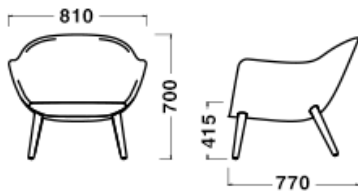

Poliform POLIFORM-MAD

Designer : MARCEL WANDERS STUDIO

The "MAD LOUNGE CHAIR" gives a stable and comfortable sitting experience with the moderate slope of the back and wide seat. Just simply sitting on to the chair, one can feel being gentle enveloped. The leg shapes are available in two types, one which extends from the four corners of the seat, and the other that spreads out from the center of the seat to all the directions.

Dimensions

Chair 4-legs
W810 × D770 × H700/
SH415/20.0kg

Chair 4-legs swivel
W810 × D770 × H700/
SH415/26.0kg

Joker 4-legs swivel
W800 × D800 × H1085/
SH415/31.0kg

Specification

Body : Fabric or Leather
Legs : Wood or Aluminium