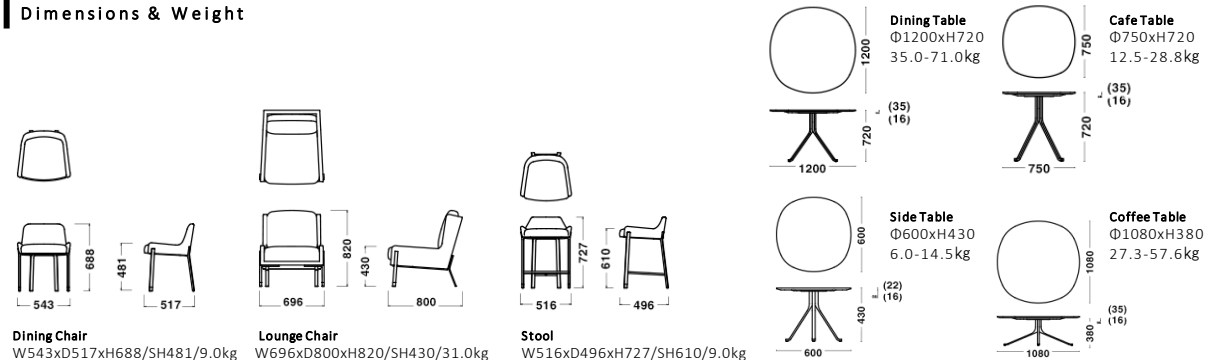

Dimensions & Weight

Specification

Chair / Lounge Chair / Stool
Base : Fabric or Leather、Polyurethane
Legs : Steel

Table
Top : Marble or Wood
Frame : Steel

Warranty

1 year

STELLAR WORKS

Stellar Works BLINK