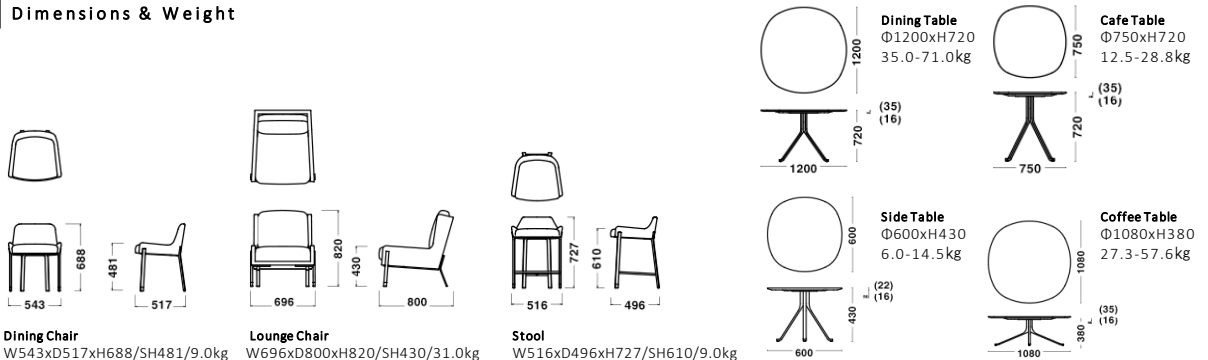

Chair / Lounge Chair / Stool
Body

Legs

Table

Top

Legs

※ Color transfer may occur in some cases as well as varying degree of color fastness compared to other textiles. The shade and look of finished product may vary.

Dimensions & Weight

Specification

Chair / Lounge Chair / Stool
Base : Fabric or Leather, Polyurethane
Legs : Steel

Table
Top : Marble or Wood
Frame : Steel

Warranty

1 year