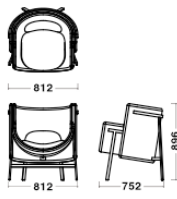

※ Color transfer may occur in some cases as well as varying degree of color fastness compared to other textiles. The shade and look of finished product may vary.

Lounge Chair Back & Seat

Dimensions & Weight

Lounge chair Narrow
W812xD518xH896/SH535/24.5kg

Lounge chair Deep
W812xD752xH896/SH425/31.0kg

Highback chair Narrow
W812xD560xH1247/SH535/31.0kg

Highback chair Deep
W812xD793xH1247/SH425/37.0kg

Specification