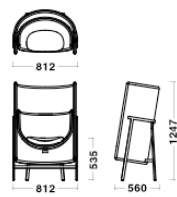

Quartz5070

Dimensions & Weight

Lounge chair Narrow
W812xD518xH896/SH535/24.5kg

Lounge chair Deep
W812xD752xH896/SH425/31.0kg

Highback chair Narrow
W812xD560xH1247/SH535/31.0kg

Highback chair Deep
W812xD793xH1247/SH425/37.0kg

Lounge chair Narrow
W812xD518xH896/SH535/24.5kg

Lounge chair Deep
W812xD752xH896/SH425/31.0kg

Highback chair Narrow
W812xD560xH1247/SH535/31.0kg

Highback chair Deep
W812xD793xH1247/SH425/37.0kg

Specification