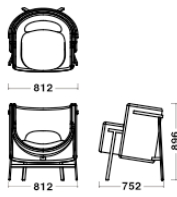

Lounge Chair Back&Seat

EraCSE45

EraCSE13

EraCSE14

EraCSE02

Black7925

Cream8805

DarkBrown4501

Quartz5070

Dimensions & Weight

Lounge chair Narrow
W812xD518xH896/SH535/24.5kg

Lounge chair Deep
W812xD752xH896/SH425/31.0kg

Highback chair Narrow
W812xD560xH1247/SH535/31.0kg

Highback chair Deep
W812xD793xH1247/SH425/37.0kg

Lounge chair Narrow
W812xD518xH896/SH535/24.5kg

Lounge chair Deep
W812xD752xH896/SH425/31.0kg

Highback chair Narrow
W812xD560xH1247/SH535/31.0kg

Highback chair Deep
W812xD793xH1247/SH425/37.0kg

Specification