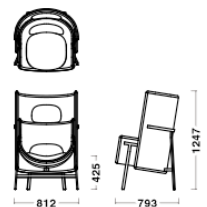

Quartz5070

Dimensions & Weight

Lounge chair Narrow
W812xD518xH896/SH535/24.5kg

Lounge chair Deep
W812xD752xH896/SH425/31.0kg

Highback chair Narrow
W812xD560xH1247/SH535/31.0kg

Highback chair Deep
W812xD793xH1247/SH425/37.0kg

Lounge chair Narrow
W812xD518xH896/SH535/24.5kg

Lounge chair Deep
W812xD752xH896/SH425/31.0kg

Highback chair Narrow
W812xD560xH1247/SH535/31.0kg

Highback chair Deep
W812xD793xH1247/SH425/37.0kg

Specification