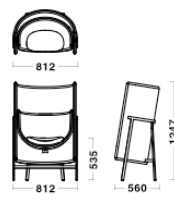

Quartz5070

Dimensions & Weight

Lounge chair Narrow
W812xD518xH896/SH535/24.5kg

Lounge chair Deep
W812xD752xH896/SH425/31.0kg

Highback chair Narrow
W812xD560xH1247/SH535/31.0kg

Highback chair Deep
W812xD793xH1247/SH425/37.0kg

※ Color transfer may occur in some cases as well as varying degree of color fastness compared to other textiles. The shade and look of finished product may vary.

Lounge Chair Back & Seat

Dimensions & Weight

Lounge chair Narrow
W812xD518xH896/SH535/24.5kg

Lounge chair Deep
W812xD752xH896/SH425/31.0kg

Highback chair Narrow
W812xD560xH1247/SH535/31.0kg

Highback chair Deep
W812xD793xH1247/SH425/37.0kg

Specification