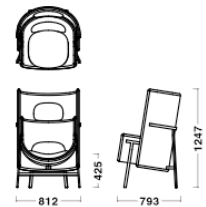

Quartz5070

Dimensions & Weight

Lounge chair Narrow
W812xD518xH896/SH535/24.5kg

Lounge chair Deep
W812xD752xH896/SH425/31.0kg

Highback chair Narrow
W812xD560xH1247/SH535/31.0kg

Highback chair Deep
W812xD793xH1247/SH425/37.0kg

※ Color transfer may occur in some cases as well as varying degree of color fastness compared to other textiles. The shade and look of finished product may vary.

Lounge Chair Back & Seat

Dimensions & Weight

Lounge chair Narrow
W812xD518xH896/SH535/24.5kg

Lounge chair Deep
W812xD752xH896/SH425/31.0kg

Highback chair Narrow
W812xD560xH1247/SH535/31.0kg

Highback chair Deep
W812xD793xH1247/SH425/37.0kg

Specification