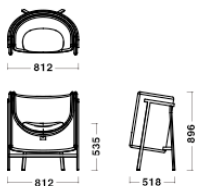

Lounge Chair Back&Seat

EraCSE45

EraCSE13

EraCSE14

EraCSE02

Black7925

Cream8805

DarkBrown4501

Quartz5070

Dimensions & Weight

Lounge chair Narrow
W812xD518xH896/SH535/24.5kg

Lounge chair Deep
W812xD752xH896/SH425/31.0kg

Highback chair Narrow
W812xD560xH1247/SH535/31.0kg

Highback chair Deep
W812xD793xH1247/SH425/37.0kg

Lounge chair Narrow
W812xD518xH896/SH535/24.5kg

Lounge chair Deep
W812xD752xH896/SH425/31.0kg

Highback chair Narrow
W812xD560xH1247/SH535/31.0kg

Highback chair Deep
W812xD793xH1247/SH425/37.0kg

Specification