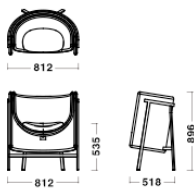

Quartz5070

Dimensions & Weight

Lounge chair Narrow
W812xD518xH896/SH535/24.5kg

Lounge chair Deep
W812xD752xH896/SH425/31.0kg

Highback chair Narrow
W812xD560xH1247/SH535/31.0kg

Highback chair Deep
W812xD793xH1247/SH425/37.0kg

Lounge chair Narrow
¥295,000 ~

Lounge chair Deep
¥418,000 ~

Highback chair Narrow
¥414,000 ~

Highback chair Deep
¥503,000 ~

※ Prices are subject to change without prior notice. All prices exclude VAT.

Color & Material

Lounge chair Narrow
W812xD518xH896/SH535/24.5kg

Lounge chair Deep
W812xD752xH896/SH425/31.0kg

Highback chair Narrow
W812xD560xH1247/SH535/31.0kg

Highback chair Deep
W812xD793xH1247/SH425/37.0kg

Specification