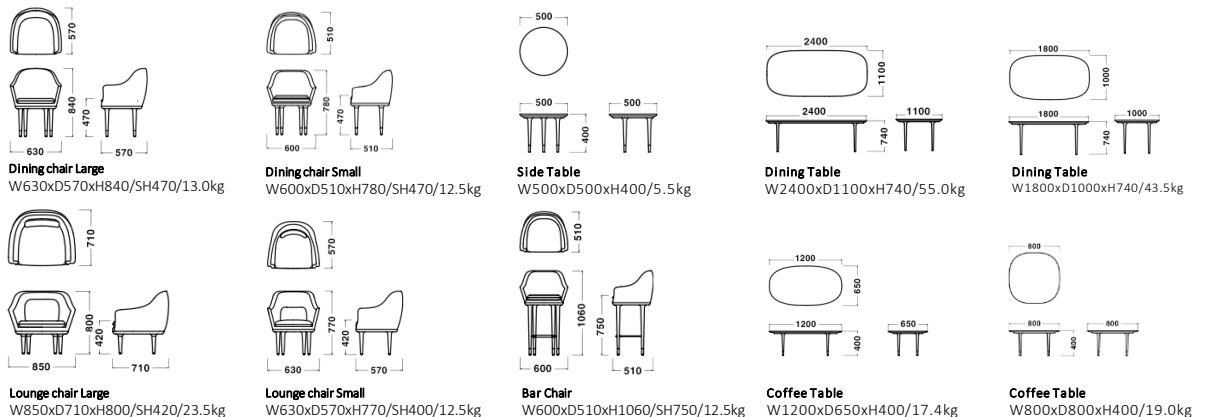

### Chair / Lounge Chair / Stool Back&Seat

### Legs

### Table Body

## Dimensions & Weight