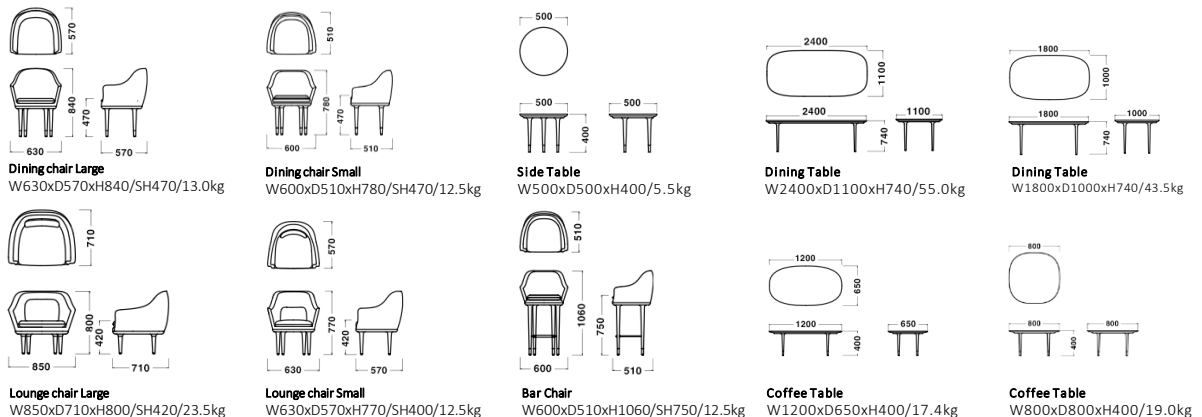

### Chair / Lounge Chair / Stool

Back&Seat

Legs

Table

Body

## Dimensions & Weight