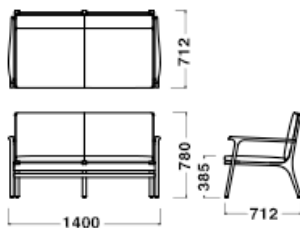

Dimensions & Weight

Chair
W595xD600xH780/SH465/8.2kg

Dining Armchair
W624xD598xH780/SH465/8.5kg

Lounge Chair
W624xD600xH780/SH380/8.5kg

Lounge Chair Large
W794xD712xH780/SH385/12.5kg

Lounge Chair Two Seater
W1400xD712xH780/SH385/23.0kg

Side Table
W450xD450xH420/6.0kg

Coffee Table
W540xD540xH550/8.0kg

Dining Table
φ1100xH730/24.5kg

Specification

Chair/Lounge Chair

Back/Seat : Molded plywood, Fabric or Leather, Polyurethane
Legs : Wood

Table