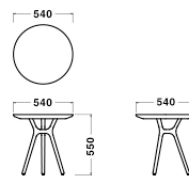

Dimensions & Weight

Chair
W595xD600xH780/SH465/8.2kg

Dining Armchair
W624xD598xH780/SH465/8.5kg

Lounge Chair
W624xD600xH780/SH380/8.5kg

Lounge Chair Large
W794xD712xH780/SH385/12.5kg

Lounge Chair Two Seater
W1400xD712xH780/SH385/23.0kg

Side Table
W450xD450xH420/6.0kg

Coffee Table
W540xD540xH550/8.0kg

Dining Table
φ1100xH730/24.5kg

Specification

Chair/Lounge Chair

Back/Seat : Molded plywood, Fabric or Leather, Polyurethane
Legs : Wood

Table