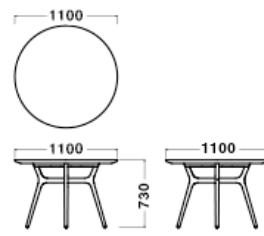

Dimensions & Weight

Chair
W595xD600xH780/SH465/8.2kg

Dining Armchair
W624xD598xH780/SH465/8.5kg

Lounge Chair
W624xD600xH780/SH380/8.5kg

Lounge Chair Large
W794xD712xH780/SH385/12.5kg

Lounge Chair Two Seater
W1400xD712xH780/SH385/23.0kg

Side Table
W450xD450xH420/6.0kg

Coffee Table
W540xD540xH550/8.0kg

Dining Table
φ1100xH730/24.5kg

Specification

Chair/Lounge Chair

Back/Seat : Molded plywood, Fabric or Leather, Polyurethane
Legs : Wood

Table