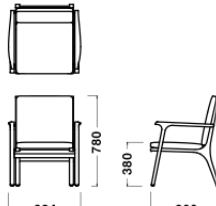

Dimensions & Weight

Chair
W595xD600xH780/SH465/8.2kg

Dining Armchair
W624xD598xH780/SH465/8.5kg

Lounge Chair
W624xD600xH780/SH380/8.5kg

Lounge Chair Large
W794xD712xH780/SH385/12.5kg

Lounge Chair Two Seater
W1400xD712xH780/SH385/23.0kg

Side Table
W450xD450xH420/6.0kg

Coffee Table
W540xD540xH550/8.0kg

Dining Table
φ1100xH730/24.5kg

Specification

Chair/Lounge Chair

Back/Seat : Molded plywood, Fabric or Leather, Polyurethane
Legs : Wood

Table