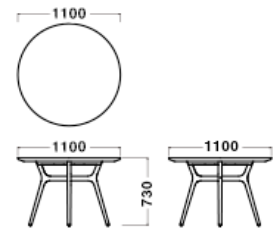

Dimensions & Weight

Chair
W595xD600xH780/SH465/8.2kg

Dining Armchair
W624xD598xH780/SH465/8.5kg

Lounge Chair
W624xD600xH780/SH380/8.5kg

Lounge Chair Large
W794xD712xH780/SH385/12.5kg

Lounge Chair Two Seater
W1400xD712xH780/SH385/23.0kg

Side Table
W450xD450xH420/6.0kg

Coffee Table
W540xD540xH550/8.0kg

Dining Table
φ1100xH730/24.5kg

Specification

Chair/Lounge Chair

Back/Seat : Molded plywood, Fabric or Leather, Polyurethane
Legs : Wood

Table