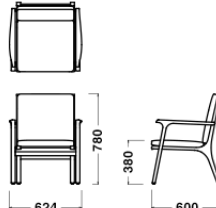

Dimensions & Weight

Chair
W595xD600xH780/SH465/8.2kg

Dining Armchair
W624xD598xH780/SH465/8.5kg

Lounge Chair
W624xD600xH780/SH380/8.5kg

Lounge Chair Large
W794xD712xH780/SH385/12.5kg

Lounge Chair Two Seater
W1400xD712xH780/SH385/23.0kg

Side Table
W450xD450xH420/6.0kg

Coffee Table
W540xD540xH550/8.0kg

Dining Table
φ1100xH730/24.5kg

Specification

Chair/Lounge Chair

Back/Seat : Molded plywood, Fabric or Leather, Polyurethane
Legs : Wood

Table