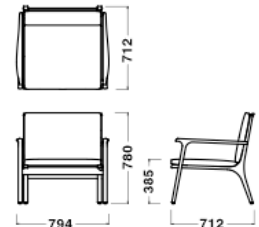

Dimensions & Weight

Chair
W595xD600xH780/SH465/8.2kg

Dining Armchair
W624xD598xH780/SH465/8.5kg

Lounge Chair
W624xD600xH780/SH380/8.5kg

Lounge Chair Large
W794xD712xH780/SH385/12.5kg

Lounge Chair Two Seater
W1400xD712xH780/SH385/23.0kg

Side Table
W450xD450xH420/6.0kg

Coffee Table
W540xD540xH550/8.0kg

Dining Table
φ1100xH730/24.5kg

Specification

Chair/Lounge Chair

Back/Seat : Molded plywood, Fabric or Leather, Polyurethane
Legs : Wood

Table