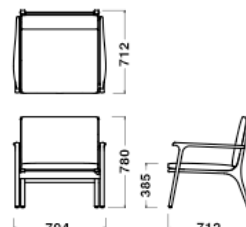

Dimensions & Weight

Chair
W595xD600xH780/SH465/8.2kg

Dining Armchair
W624xD598xH780/SH465/8.5kg

Lounge Chair
W624xD600xH780/SH380/8.5kg

Lounge Chair Large
W794xD712xH780/SH385/12.5kg

Lounge Chair Two Seater
W1400xD712xH780/SH385/23.0kg

Side Table
W450xD450xH420/6.0kg

Coffee Table
W540xD540xH550/8.0kg

Dining Table
φ1100xH730/24.5kg

Specification

Chair/Lounge Chair

Back/Seat : Molded plywood, Fabric or Leather, Polyurethane
Legs : Wood

Table