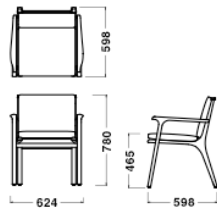

Dimensions & Weight

Chair
W595xD600xH780/SH465/8.2kg

Dining Armchair
W624xD598xH780/SH465/8.5kg

Lounge Chair
W624xD600xH780/SH380/8.5kg

Lounge Chair Large
W794xD712xH780/SH385/12.5kg

Lounge Chair Two Seater
W1400xD712xH780/SH385/23.0kg

Side Table
W450xD450xH420/6.0kg

Coffee Table
W540xD540xH550/8.0kg

Dining Table
φ1100xH730/24.5kg

Specification

Chair/Lounge Chair

Back/Seat : Molded plywood, Fabric or Leather, Polyurethane
Legs : Wood

Table