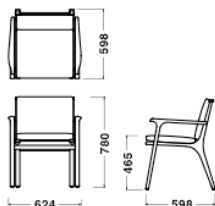

Dimensions & Weight

Chair
W595xD600xH780/SH465/8.2kg

Dining Armchair
W624xD598xH780/SH465/8.5kg

Lounge Chair
W624xD600xH780/SH380/8.5kg

Lounge Chair Large
W794xD712xH780/SH385/12.5kg

Lounge Chair Two Seater
W1400xD712xH780/SH385/23.0kg

Side Table
W450xD450xH420/6.0kg

Coffee Table
W540xD540xH550/8.0kg

Dining Table
φ1100xH730/24.5kg

Specification

Chair/Lounge Chair

Back/Seat : Molded plywood, Fabric or Leather, Polyurethane
Legs : Wood

Table