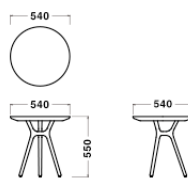

Dimensions & Weight

Chair
W595xD600xH780/SH465/8.2kg

Dining Armchair
W624xD598xH780/SH465/8.5kg

Lounge Chair
W624xD600xH780/SH380/8.5kg

Lounge Chair Large
W794xD712xH780/SH385/12.5kg

Lounge Chair Two Seater
W1400xD712xH780/SH385/23.0kg

Side Table
W450xD450xH420/6.0kg

Coffee Table
W540xD540xH550/8.0kg

Dining Table
φ1100xH730/24.5kg

Specification

Chair/Lounge Chair

Back/Seat : Molded plywood, Fabric or Leather, Polyurethane
Legs : Wood

Table