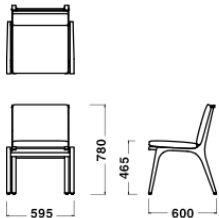

Dimensions & Weight

Chair
W595xD600xH780/SH465/8.2kg

Dining Armchair
W624xD598xH780/SH465/8.5kg

Lounge Chair
W624xD600xH780/SH380/8.5kg

Lounge Chair Large
W794xD712xH780/SH385/12.5kg

Lounge Chair Two Seater
W1400xD712xH780/SH385/23.0kg

Side Table
W450xD450xH420/6.0kg

Coffee Table
W540xD540xH550/8.0kg

Dining Table
φ1100xH730/24.5kg

Specification

Chair/Lounge Chair

Back/Seat : Molded plywood, Fabric or Leather, Polyurethane
Legs : Wood

Table