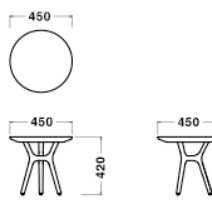

Dimensions & Weight

Chair
W595xD600xH780/SH465/8.2kg

Dining Armchair
W624xD598xH780/SH465/8.5kg

Lounge Chair
W624xD600xH780/SH380/8.5kg

Lounge Chair Large
W794xD712xH780/SH385/12.5kg

Lounge Chair Two Seater
W1400xD712xH780/SH385/23.0kg

Side Table
W450xD450xH420/6.0kg

Coffee Table
W540xD540xH550/8.0kg

Dining Table
φ1100xH730/24.5kg

Specification

Chair/Lounge Chair

Back/Seat : Molded plywood, Fabric or Leather, Polyurethane
Legs : Wood

Table