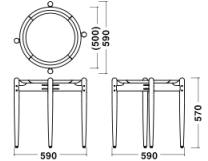

Dimensions & Weight

Dining Chair
W607xD578xH802/SH468
7.5kg

Dining Chair
W807xD672xH764/SH418
10.8kg

Dining Table
Φ1250xH720
25.0kg

Coffee Table
Φ800xH435
6.5kg

Coffee Table(Oval)
W1400xD800xH435
13.0kg

Folding Tray Table
Φ590xH570
6.0kg