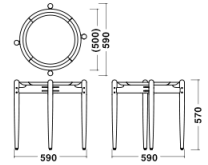

Dining Chair
 W807xD672xH764/SH418
 10.8kg

Dining Table
 Φ1250xH720
 25.0kg

Coffee Table
 Φ800xH435
 6.5kg

Coffee Table(Oval)
 W1400xD800xH435
 13.0kg

Folding Tray Table
 Φ590xH570
 6.0kg

Specification

Chair
 Back/Seat: molded plywood, Fabric or Leather, Polyurethane
 Legs: Wood

Dimensions & Weight

Dining Chair
W607xD578xH802/SH468
7.5kg

Dining Chair
W807xD672xH764/SH418
10.8kg

Dining Table
Φ1250xH720
25.0kg

Coffee Table
Φ800xH435
6.5kg

Coffee Table(Oval)
W1400xD800xH435
13.0kg

Folding Tray Table
Φ590xH570
6.0kg