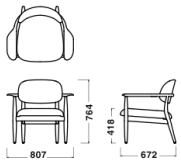

Dimensions & Weight

Dining Chair
W607xD578xH802/SH468
7.5kg

Dining Chair
W807xD672xH764/SH418
10.8kg

Dining Table
Φ1250xH720
25.0kg

Coffee Table
Φ800xH435
6.5kg

Coffee Table(Oval)
W1400xD800xH435
13.0kg

Folding Tray Table
Φ590xH570
6.0kg