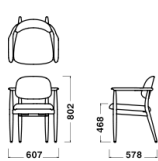

Dining Chair
 W807xD672xH764/SH418
 10.8kg

Dining Table
 Φ1250xH720
 25.0kg

Coffee Table
 Φ800xH435
 6.5kg

Coffee Table(Oval)
 W1400xD800xH435
 13.0kg

Folding Tray Table
 Φ590xH570
 6.0kg

Specification

Chair
 Back/Seat: molded plywood, Fabric or Leather, Polyurethane
 Legs: Wood

Dimensions & Weight

Dining Chair
W607xD578xH802/SH468
7.5kg

Dining Chair
W807xD672xH764/SH418
10.8kg

Dining Table
Φ1250xH720
25.0kg

Coffee Table
Φ800xH435
6.5kg

Coffee Table(Oval)
W1400xD800xH435
13.0kg

Folding Tray Table
Φ590xH570
6.0kg