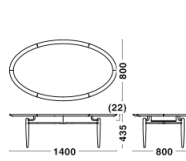

Dimensions & Weight

Dining Chair
W607xD578xH802/SH468
7.5kg

Dining Chair
W807xD672xH764/SH418
10.8kg

Dining Table
Φ1250xH720
25.0kg

Coffee Table
Φ800xH435
6.5kg

Coffee Table(Oval)
W1400xD800xH435
13.0kg

Folding Tray Table
Φ590xH570
6.0kg