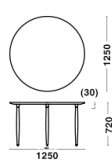

Dining Chair
 W807xD672xH764/SH418
 10.8kg

Dining Table
 Φ1250xH720
 25.0kg

Coffee Table
 Φ800xH435
 6.5kg

Coffee Table(Oval)
 W1400xD800xH435
 13.0kg

Folding Tray Table
 Φ590xH570
 6.0kg

Specification

Chair
 Back/Seat: molded plywood, Fabric or Leather, Polyurethane
 Legs: Wood

Dimensions & Weight

Dining Chair
W607xD578xH802/SH468
7.5kg

Dining Chair
W807xD672xH764/SH418
10.8kg

Dining Table
Φ1250xH720
25.0kg

Coffee Table
Φ800xH435
6.5kg

Coffee Table(Oval)
W1400xD800xH435
13.0kg

Folding Tray Table
Φ590xH570
6.0kg