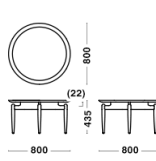

Dining Chair
 W807xD672xH764/SH418
 10.8kg

Dining Table
 Φ1250xH720
 25.0kg

Coffee Table
 Φ800xH435
 6.5kg

Coffee Table(Oval)
 W1400xD800xH435
 13.0kg

Folding Tray Table
 Φ590xH570
 6.0kg

Specification

Chair
 Back/Seat: molded plywood, Fabric or Leather, Polyurethane
 Legs: Wood

Dimensions & Weight

Dining Chair
W607xD578xH802/SH468
7.5kg

Dining Chair
W807xD672xH764/SH418
10.8kg

Dining Table
Φ1250xH720
25.0kg

Coffee Table
Φ800xH435
6.5kg

Coffee Table(Oval)
W1400xD800xH435
13.0kg

Folding Tray Table
Φ590xH570
6.0kg